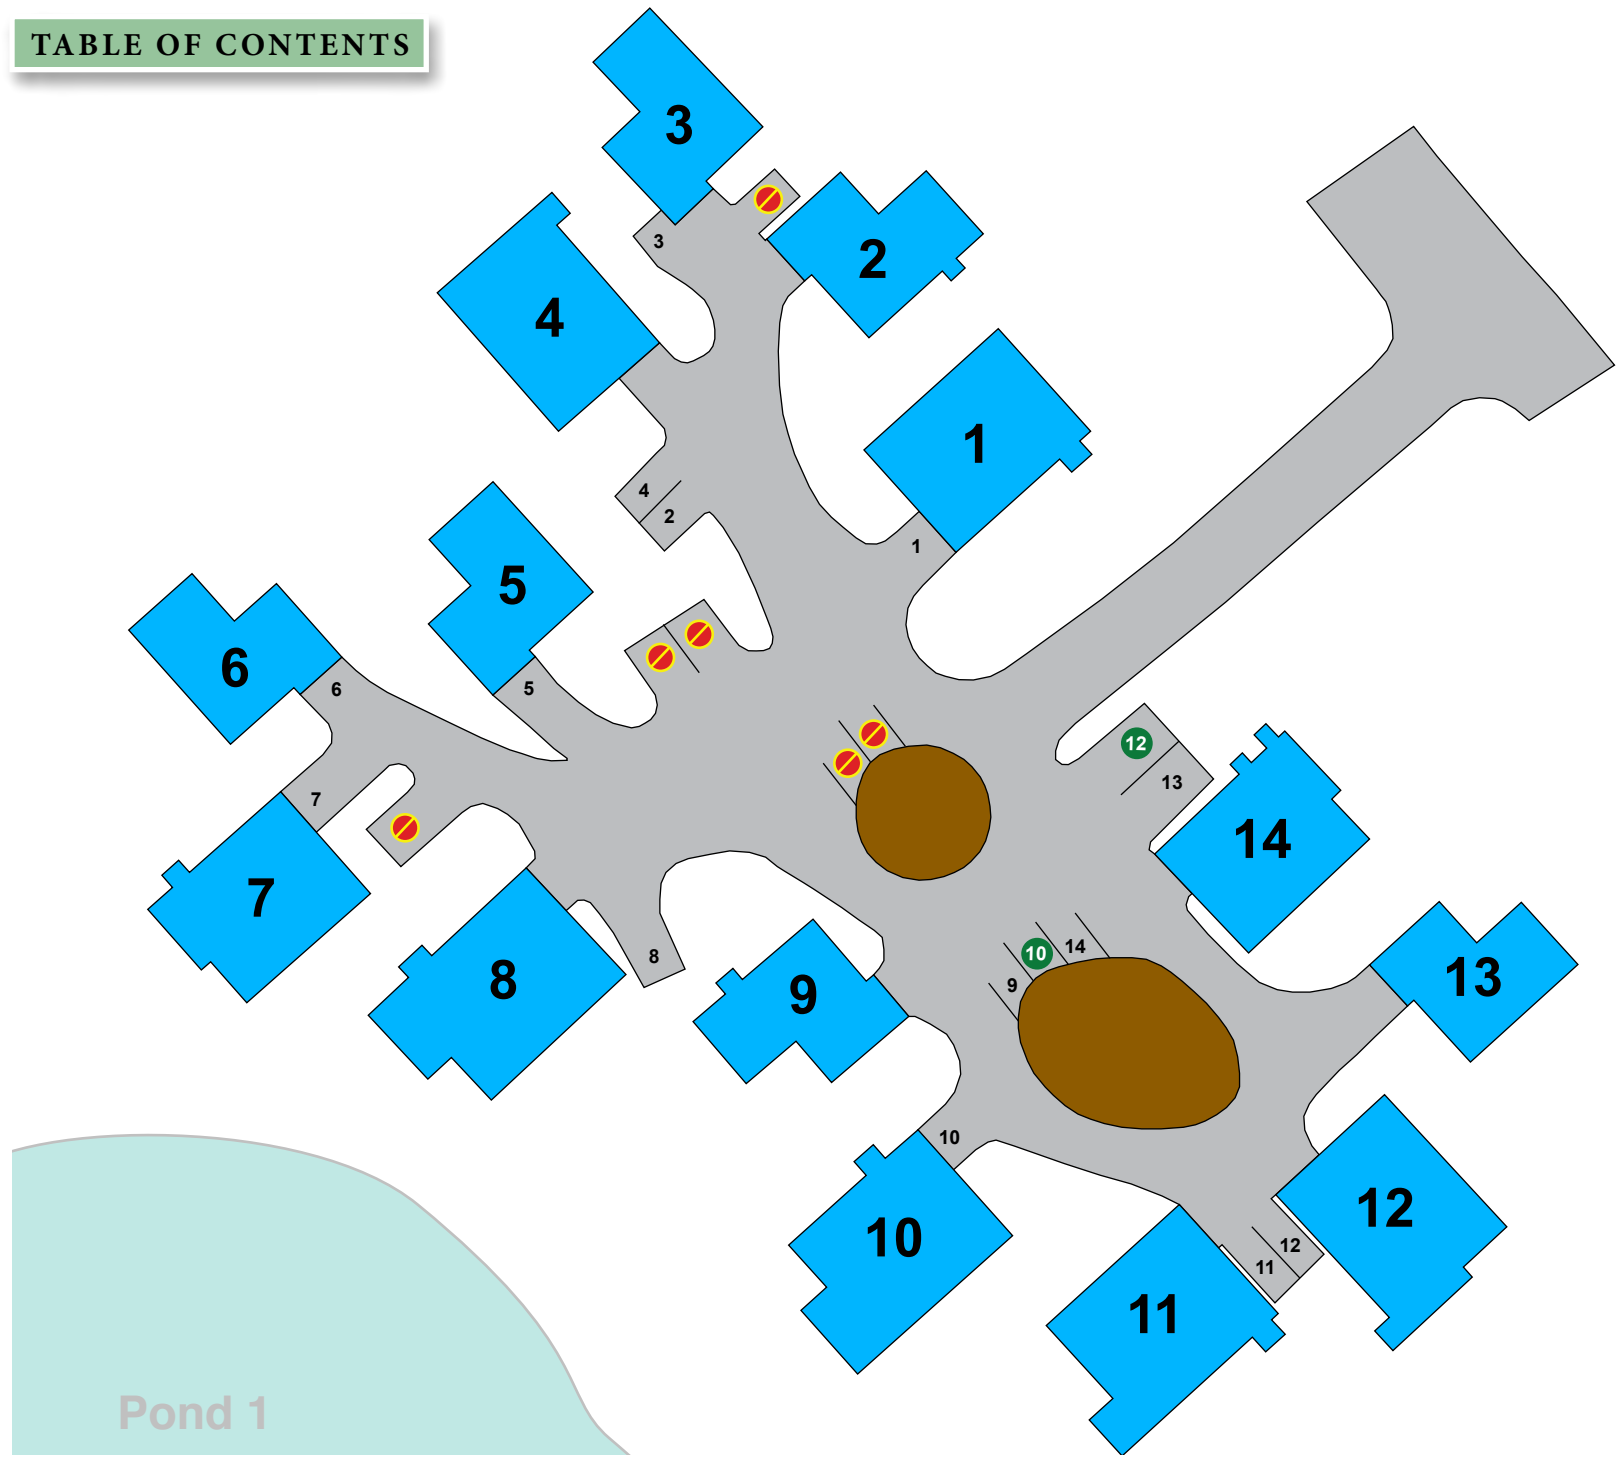

TABLE OF CONTENTS

SNOW 1 - 14

Car #1 - fully parked in carport.
Car #2 - parked where shown.

- V VISITOR PARKING
- P PERMIT ISSUED
- A AMENITY PARKING
- / NO PARKING - TOW ZONE

PERMITS GRANTED
#12 - 3RD PERMIT
#10 - 3RD PERMIT