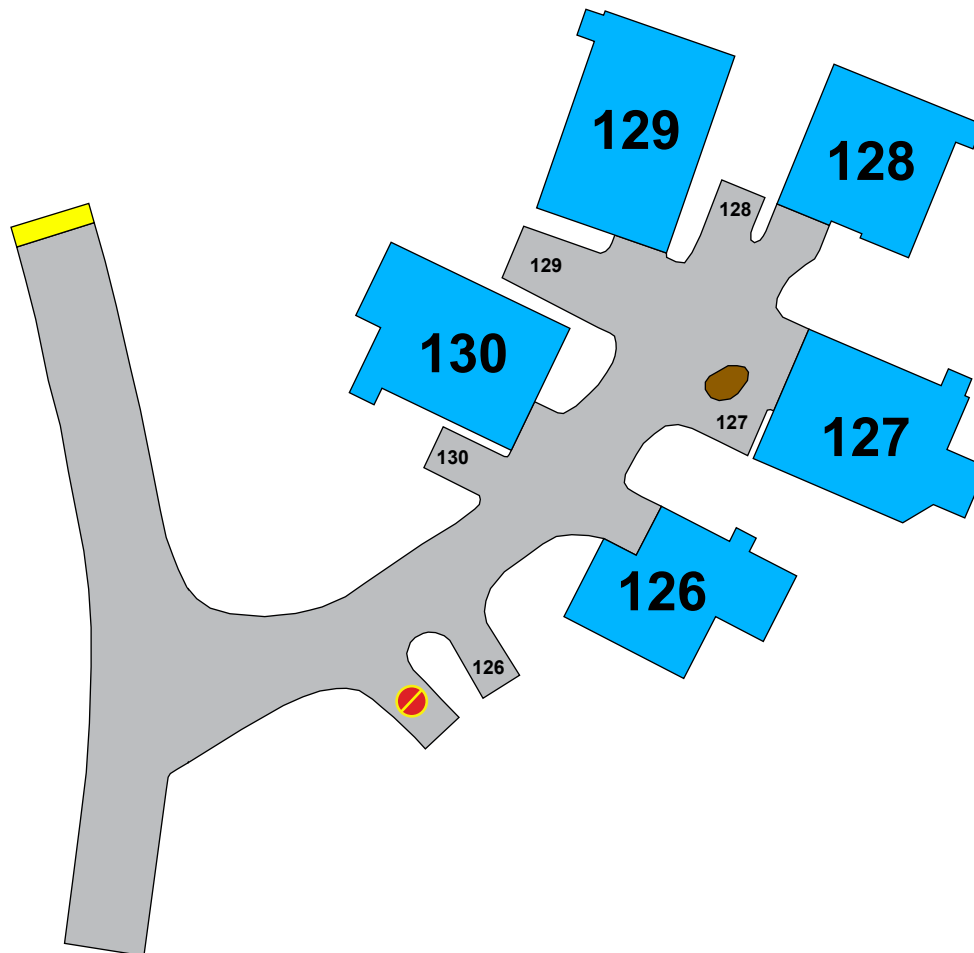

SNOW 126 - 130

Car #1 - fully parked in carport.
Car #2 - parked where shown.

-  VISITOR PARKING
-  PERMIT ISSUED
-  AMENITY PARKING
-  NO PARKING - TOW ZONE

PERMITS GRANTED
#129 - 3RD PERMIT by Pool 3

TABLE OF CONTENTS

SNOW 131 - 133

Car #1 - fully parked in carport.
Car #2 - parked where shown.

- V VISITOR PARKING
- P PERMIT ISSUED
- A AMENITY PARKING
- / NO PARKING - TOW ZONE

TABLE OF CONTENTS

SNOW 134 - 140

Car #1 - fully parked in carport.
Car #2 - parked where shown.