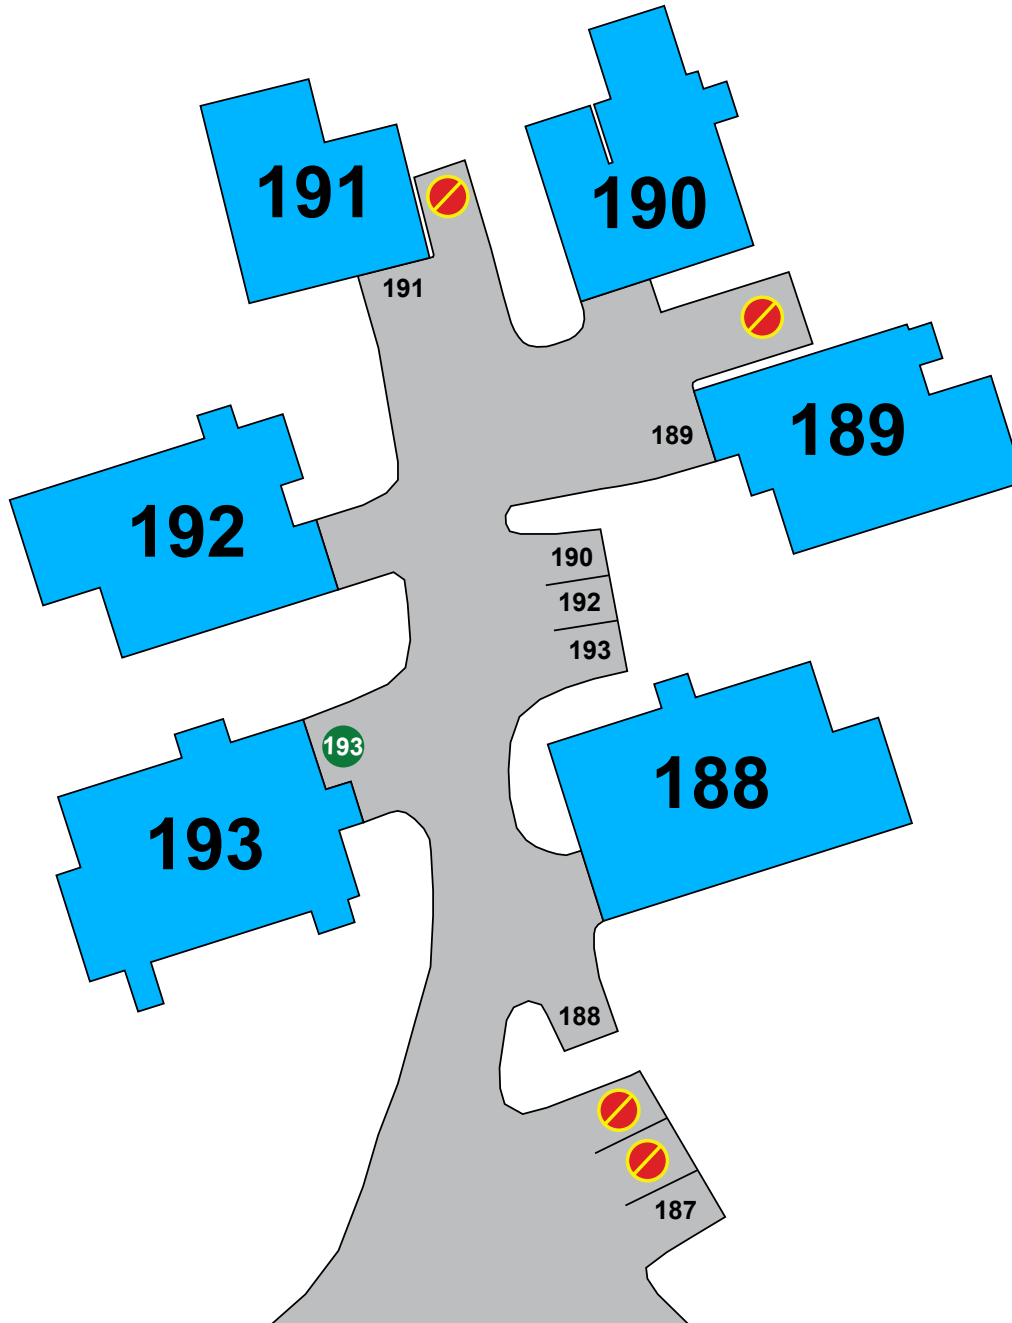

TABLE OF CONTENTS

SNOW 188 - 193

Car #1 - fully parked in carport.

Car #2 - parked where shown.

- VISITOR PARKING
- PERMIT ISSUED
- AMENITY PARKING
- NO PARKING - TOW ZONE

PERMITS GRANTED

#193 - 3RD PERMIT