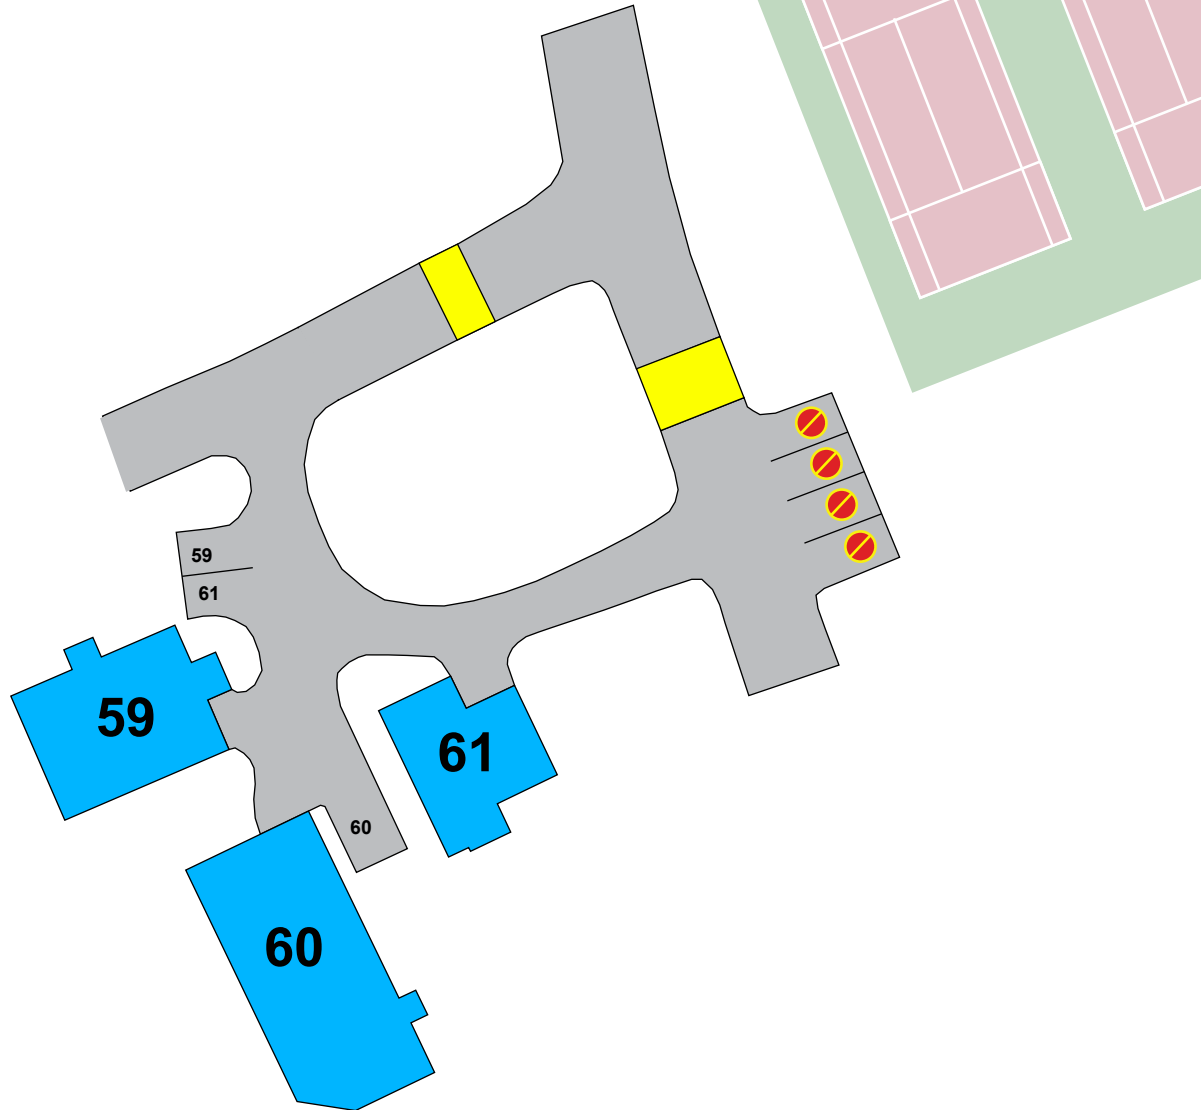

Note: #46 is the sole unit with a double carport and two associated exterior parking spots.

TABLE OF CONTENTS

SNOW 54 - 58

Car #1 - fully parked in carport.
Car #2 - parked where shown.

-  VISITOR PARKING
-  PERMIT ISSUED
-  AMENITY PARKING
-  NO PARKING - TOW ZONE

TABLE OF CONTENTS

SNOW 59 - 61

Car #1 - fully parked in carport.
Car #2 - parked where shown.

-  VISITOR PARKING
-  PERMIT ISSUED
-  AMENITY PARKING
-  NO PARKING - TOW ZONE

TABLE OF CONTENTS

SNOW 62 - 68

Car #1 - fully parked in carport.
Car #2 - parked where shown.