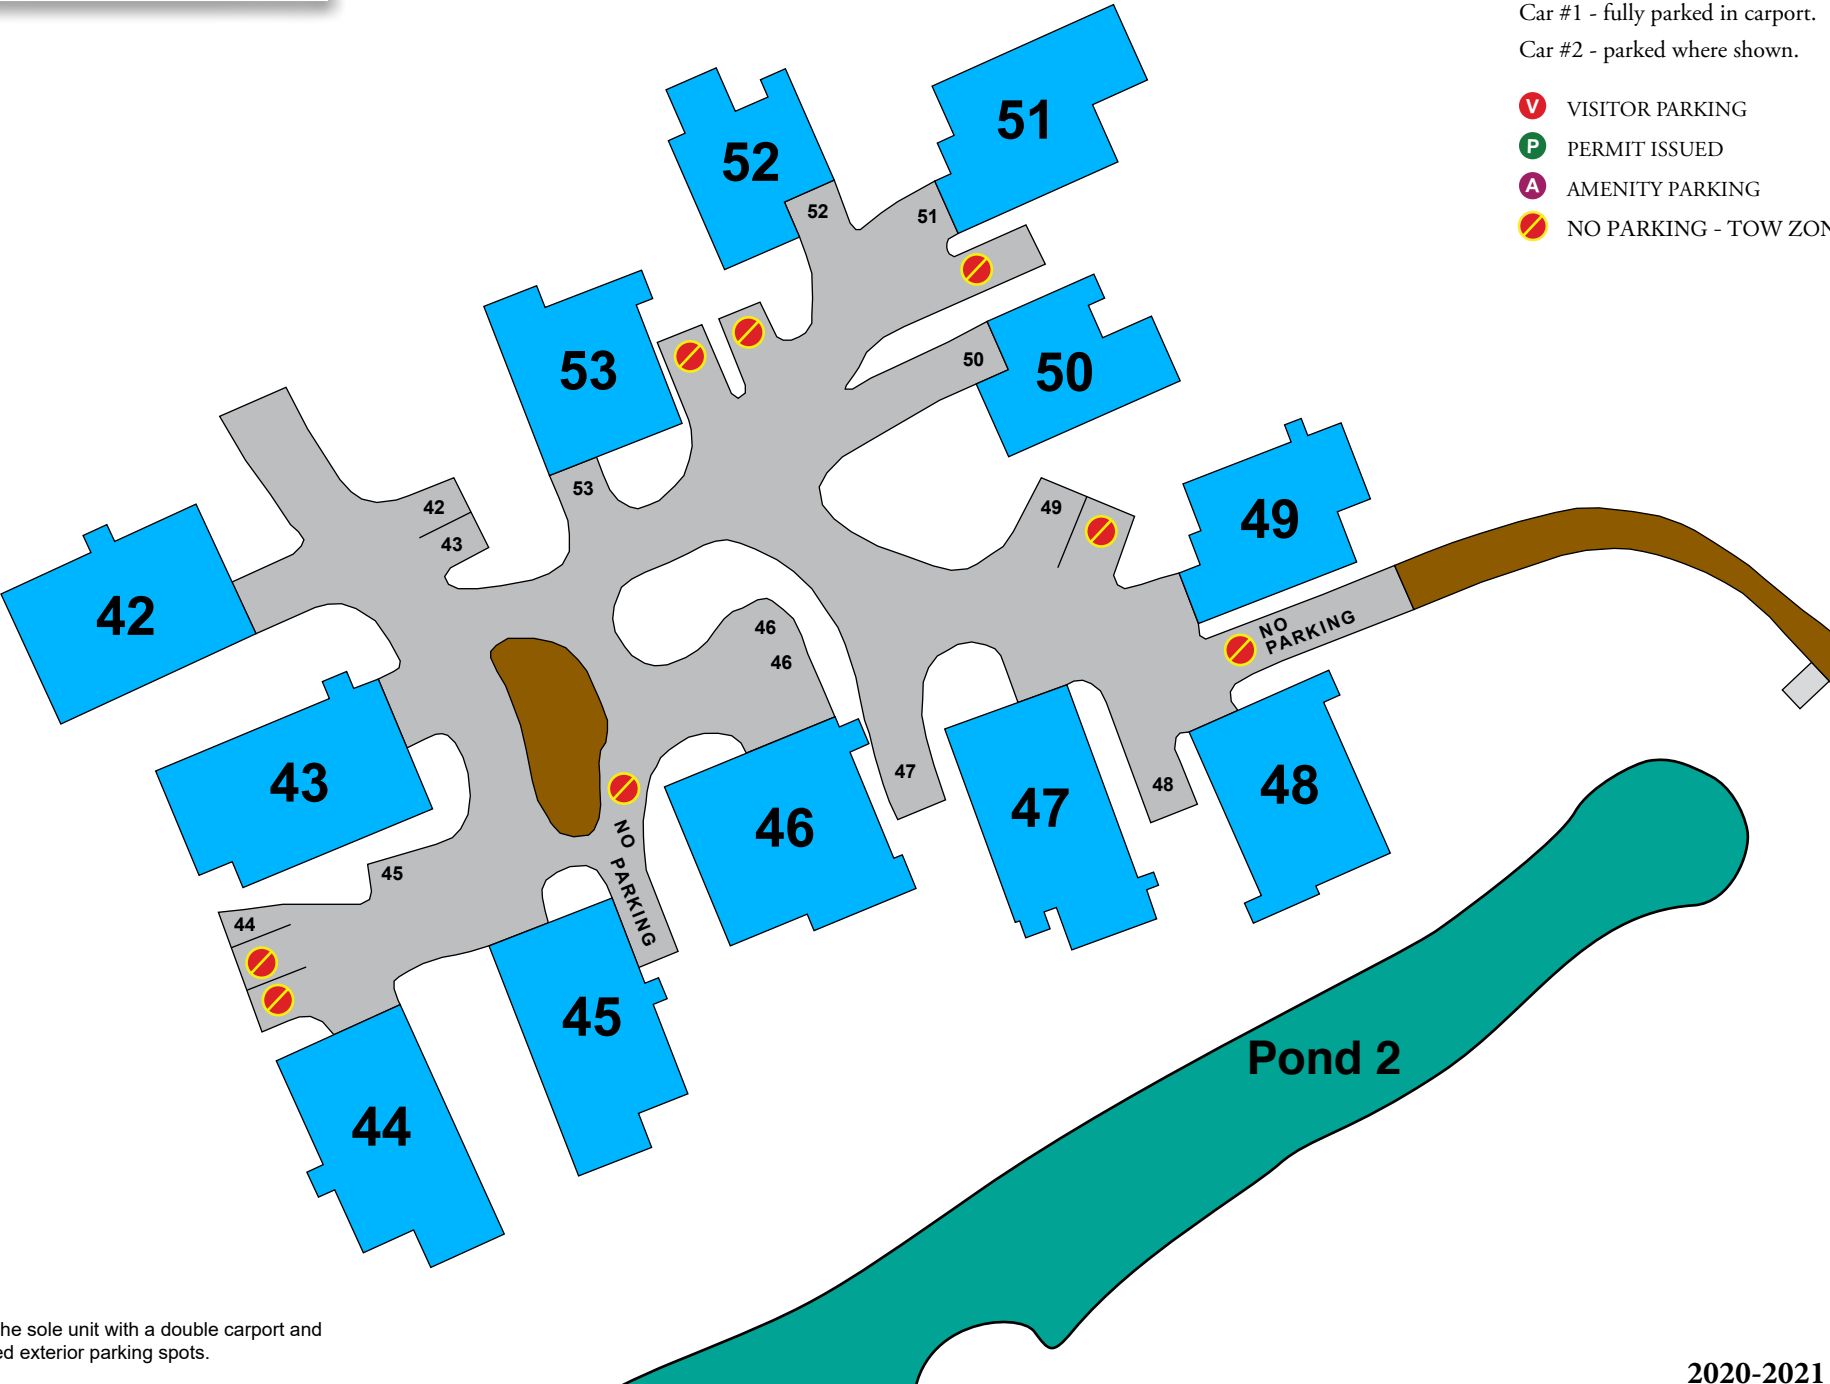

- V VISITOR PARKING
- P PERMIT ISSUED
- A AMENITY PARKING
- / NO PARKING - TOW ZONE

TABLE OF CONTENTS

SNOW 42 - 53

Car #1 - fully parked in carport.
Car #2 - parked where shown.

-  VISITOR PARKING
-  PERMIT ISSUED
-  AMENITY PARKING
-  NO PARKING - TOW ZONE

Note: #46 is the sole unit with a double carport and two associated exterior parking spots.

TABLE OF CONTENTS

SNOW 54 - 58

Car #1 - fully parked in carport.
Car #2 - parked where shown.

-  VISITOR PARKING
-  PERMIT ISSUED
-  AMENITY PARKING
-  NO PARKING - TOW ZONE

TABLE OF CONTENTS

SNOW 59 - 61

Car #1 - fully parked in carport.
Car #2 - parked where shown.

-  VISITOR PARKING
-  PERMIT ISSUED
-  AMENITY PARKING
-  NO PARKING - TOW ZONE

TABLE OF CONTENTS

SNOW 62 - 68

Car #1 - fully parked in carport.
Car #2 - parked where shown.