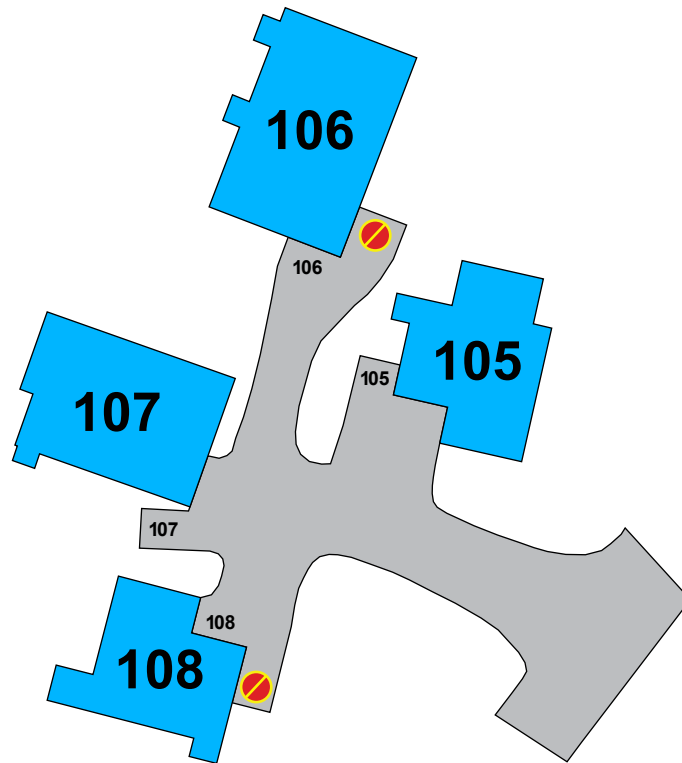

- V VISITOR PARKING
- P PERMIT ISSUED
- A AMENITY PARKING
- / NO PARKING - TOW ZONE

TABLE OF CONTENTS

SNOW 98 - 104

Car #1 - fully parked in carport.
Car #2 - parked where shown.

- V** VISITOR PARKING
- P** PERMIT ISSUED
- A** AMENITY PARKING
- NO PARKING - TOW ZONE**

PERMITS GRANTED
#100 - 3RD PERMIT

TABLE OF CONTENTS

SNOW 105 - 108

Car #1 - fully parked in carport.
Car #2 - parked where shown.

-  VISITOR PARKING
-  PERMIT ISSUED
-  AMENITY PARKING
-  NO PARKING - TOW ZONE

TABLE OF CONTENTS

SNOW 109 - 115

Car #1 - fully parked in carport.

Car #2 - parked where shown.

-  VISITOR PARKING
-  PERMIT ISSUED
-  AMENITY PARKING
-  NO PARKING - TOW ZONE

SNOW 116 - 125

TABLE OF CONTENTS