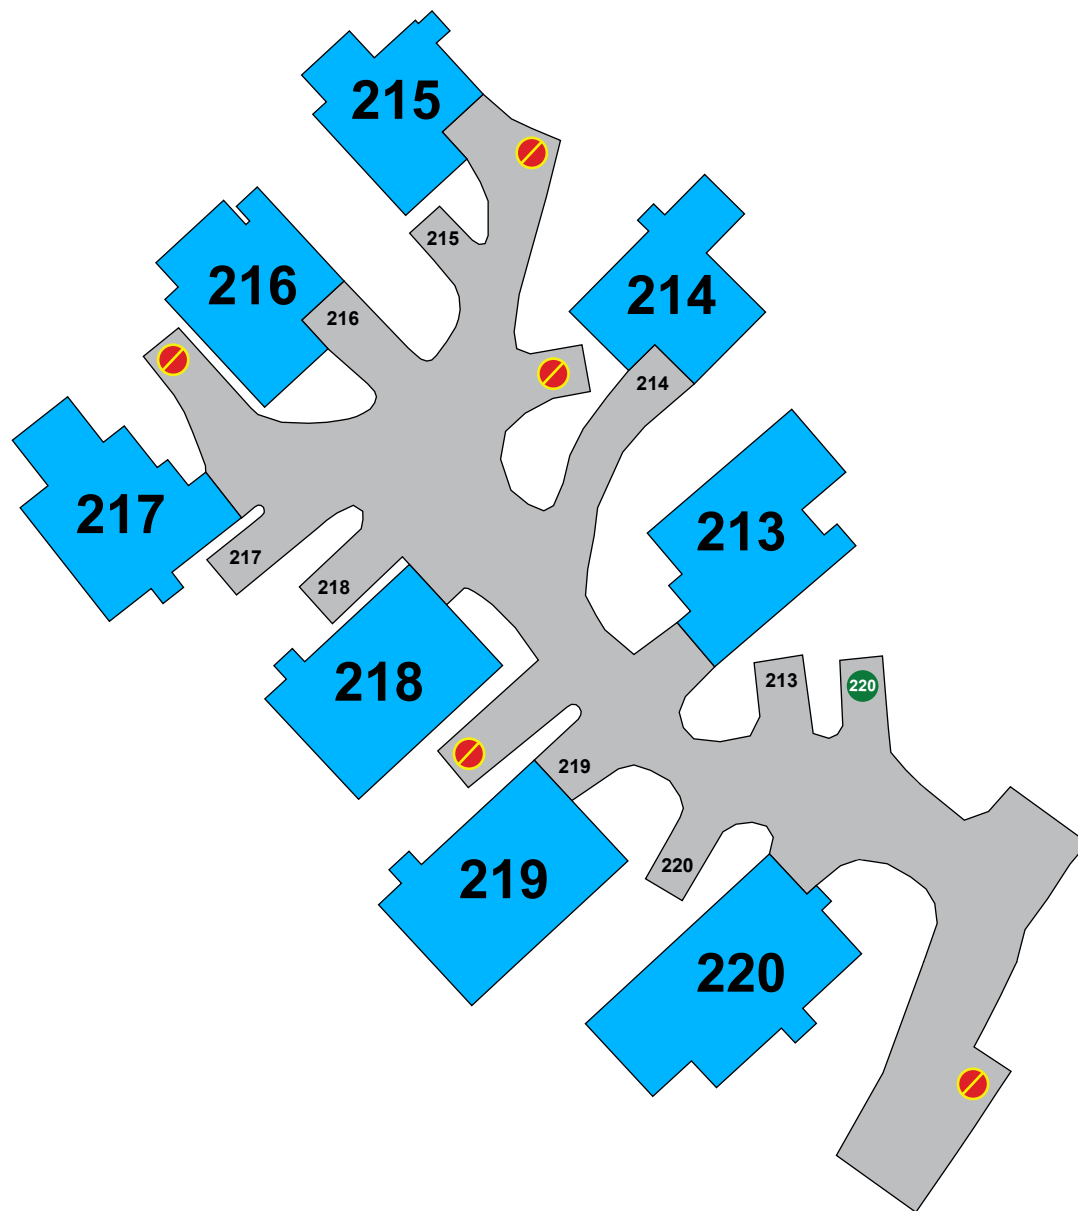

Car #1 - fully parked in carport.
Car #2 - parked where shown.

- V VISITOR PARKING
- P PERMIT ISSUED
- A AMENITY PARKING
- / NO PARKING - TOW ZONE

PERMITS GRANTED
#220 - 3RD PERMIT

TABLE OF CONTENTS

SNOW CLUBHOUSE