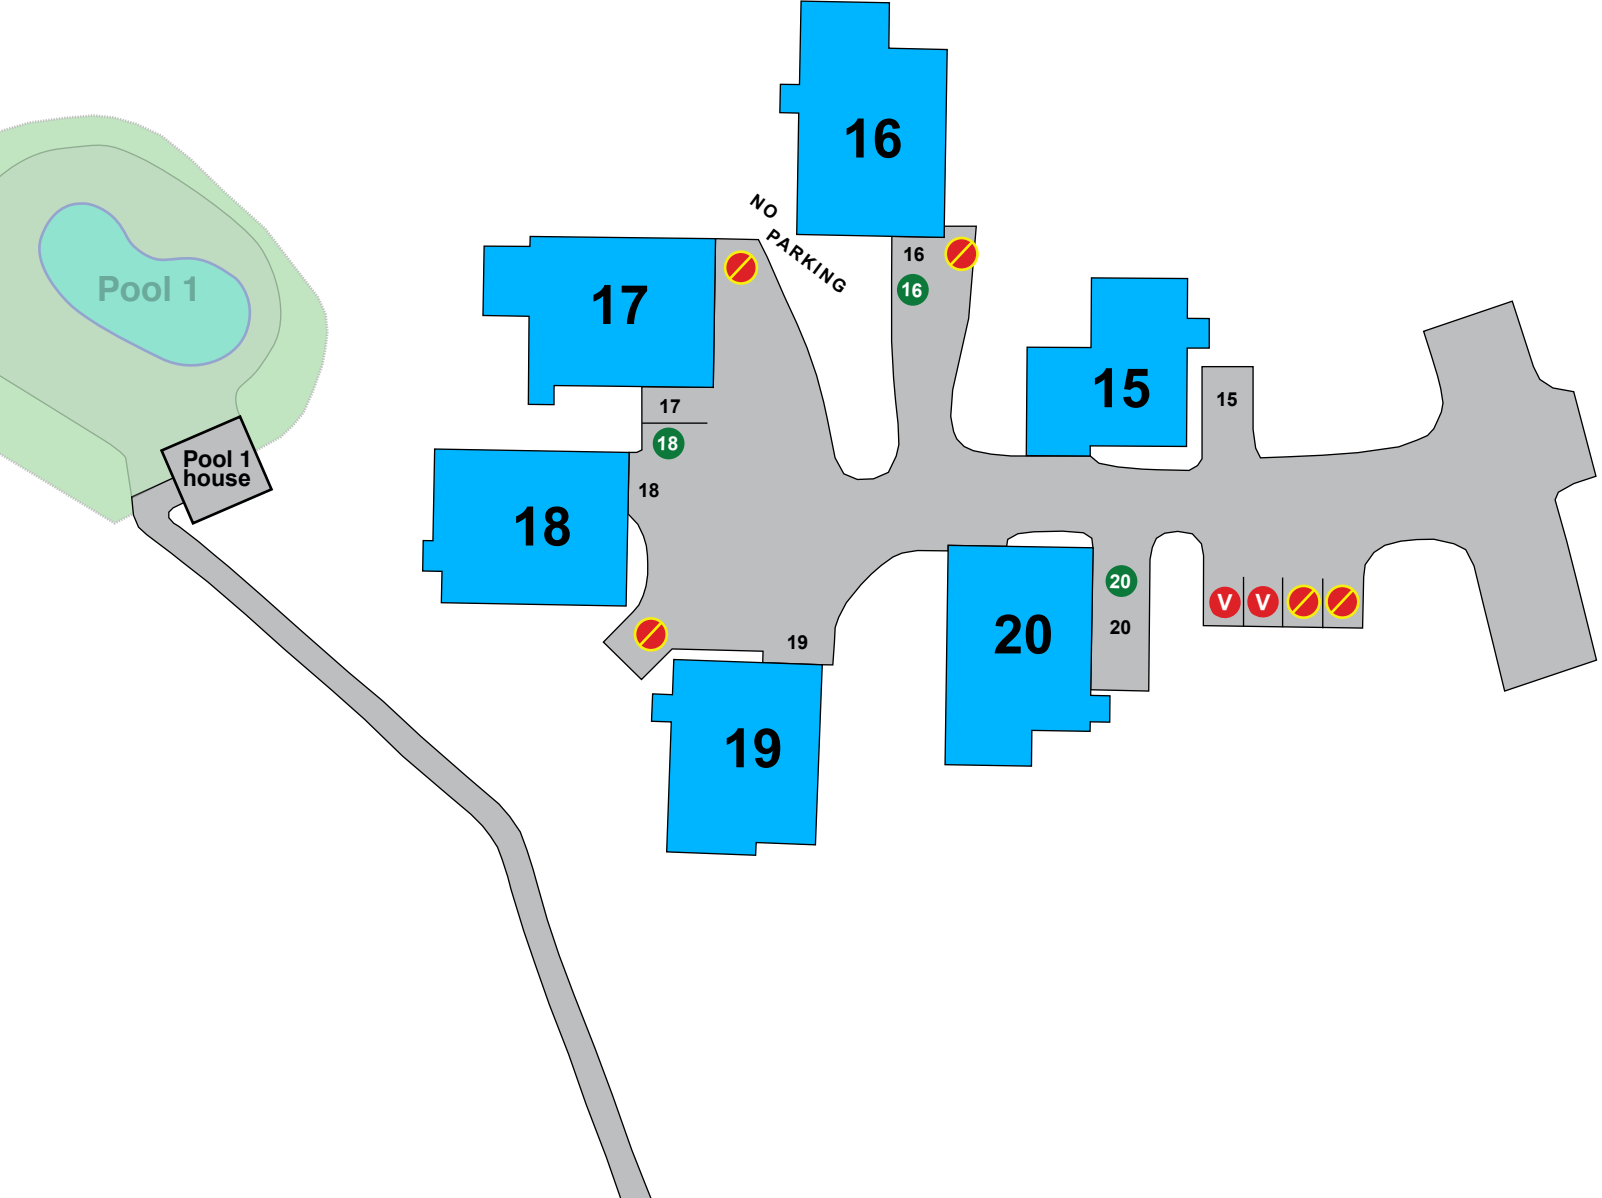

PERMITS GRANTED
#18 - 3RD PERMIT
#20 - 3RD PERMIT
#16 - 3RD PERMIT

TABLE OF CONTENTS

Pond 1

Pool 1

Pool 1 house

SNOW 21 - 25

Car #1 - fully parked in carport.

Car #2 - parked where shown.

- V VISITOR PARKING
- P PERMIT ISSUED
- A AMENITY PARKING
- / NO PARKING - TOW ZONE

TABLE OF CONTENTS

SNOW 42 - 53

Car #1 - fully parked in carport.
Car #2 - parked where shown.

-  VISITOR PARKING
-  PERMIT ISSUED
-  AMENITY PARKING
-  NO PARKING - TOW ZONE

Note: #46 is the sole unit with a double carport and two associated exterior parking spots.

TABLE OF CONTENTS

SNOW 54 - 58

Car #1 - fully parked in carport.
Car #2 - parked where shown.

-  VISITOR PARKING
-  PERMIT ISSUED
-  AMENITY PARKING
-  NO PARKING - TOW ZONE