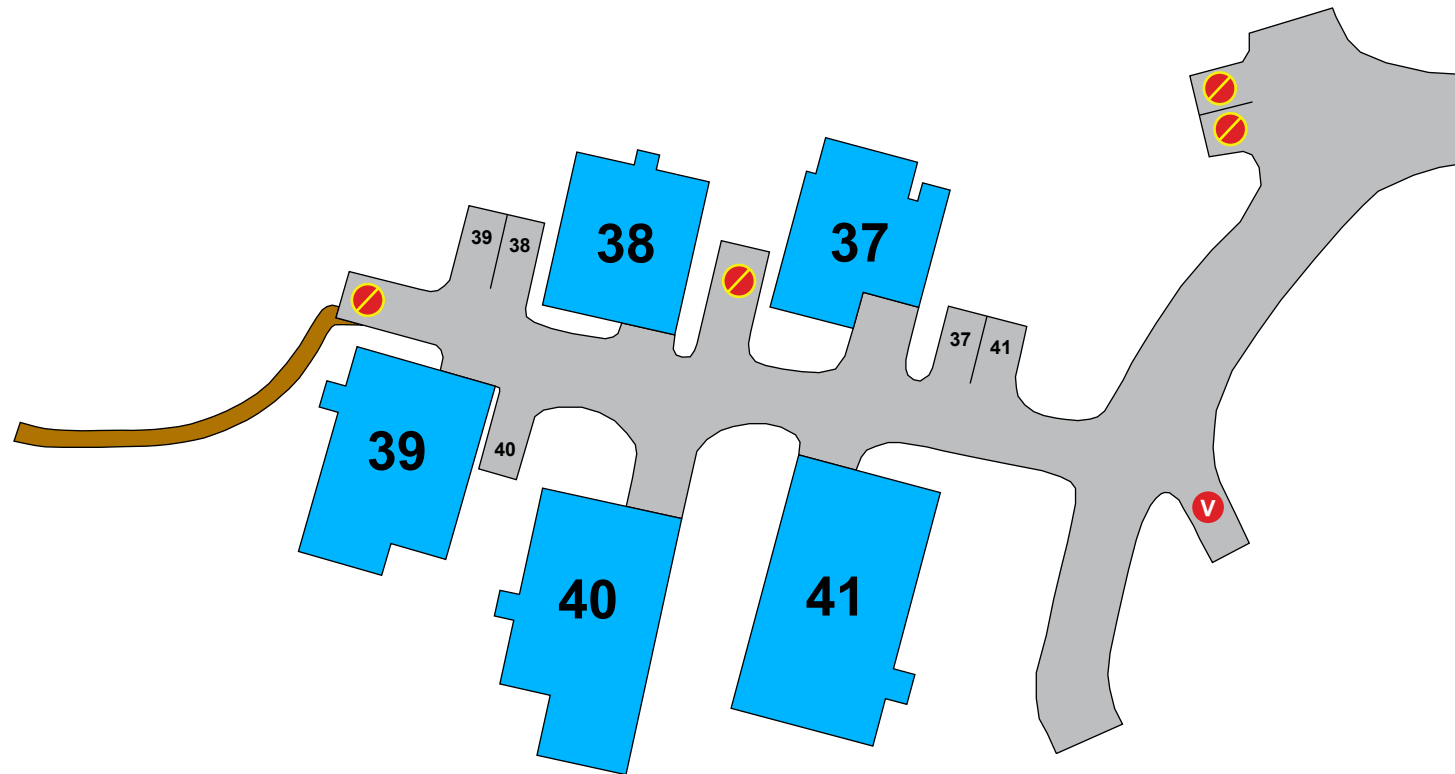

- V VISITOR PARKING
- P PERMIT ISSUED
- A AMENITY PARKING
- / NO PARKING - TOW ZONE

TABLE OF CONTENTS

SNOW 42 - 53

Car #1 - fully parked in carport.
Car #2 - parked where shown.

-  VISITOR PARKING
-  PERMIT ISSUED
-  AMENITY PARKING
-  NO PARKING - TOW ZONE

Note: #46 is the sole unit with a double carport and two associated exterior parking spots.

TABLE OF CONTENTS

SNOW 54 - 58

Car #1 - fully parked in carport.
Car #2 - parked where shown.

-  VISITOR PARKING
-  PERMIT ISSUED
-  AMENITY PARKING
-  NO PARKING - TOW ZONE

TABLE OF CONTENTS

SNOW 59 - 61

Car #1 - fully parked in carport.
Car #2 - parked where shown.

-  VISITOR PARKING
-  PERMIT ISSUED
-  AMENITY PARKING
-  NO PARKING - TOW ZONE

TABLE OF CONTENTS

SNOW 62 - 68

Car #1 - fully parked in carport.
Car #2 - parked where shown.