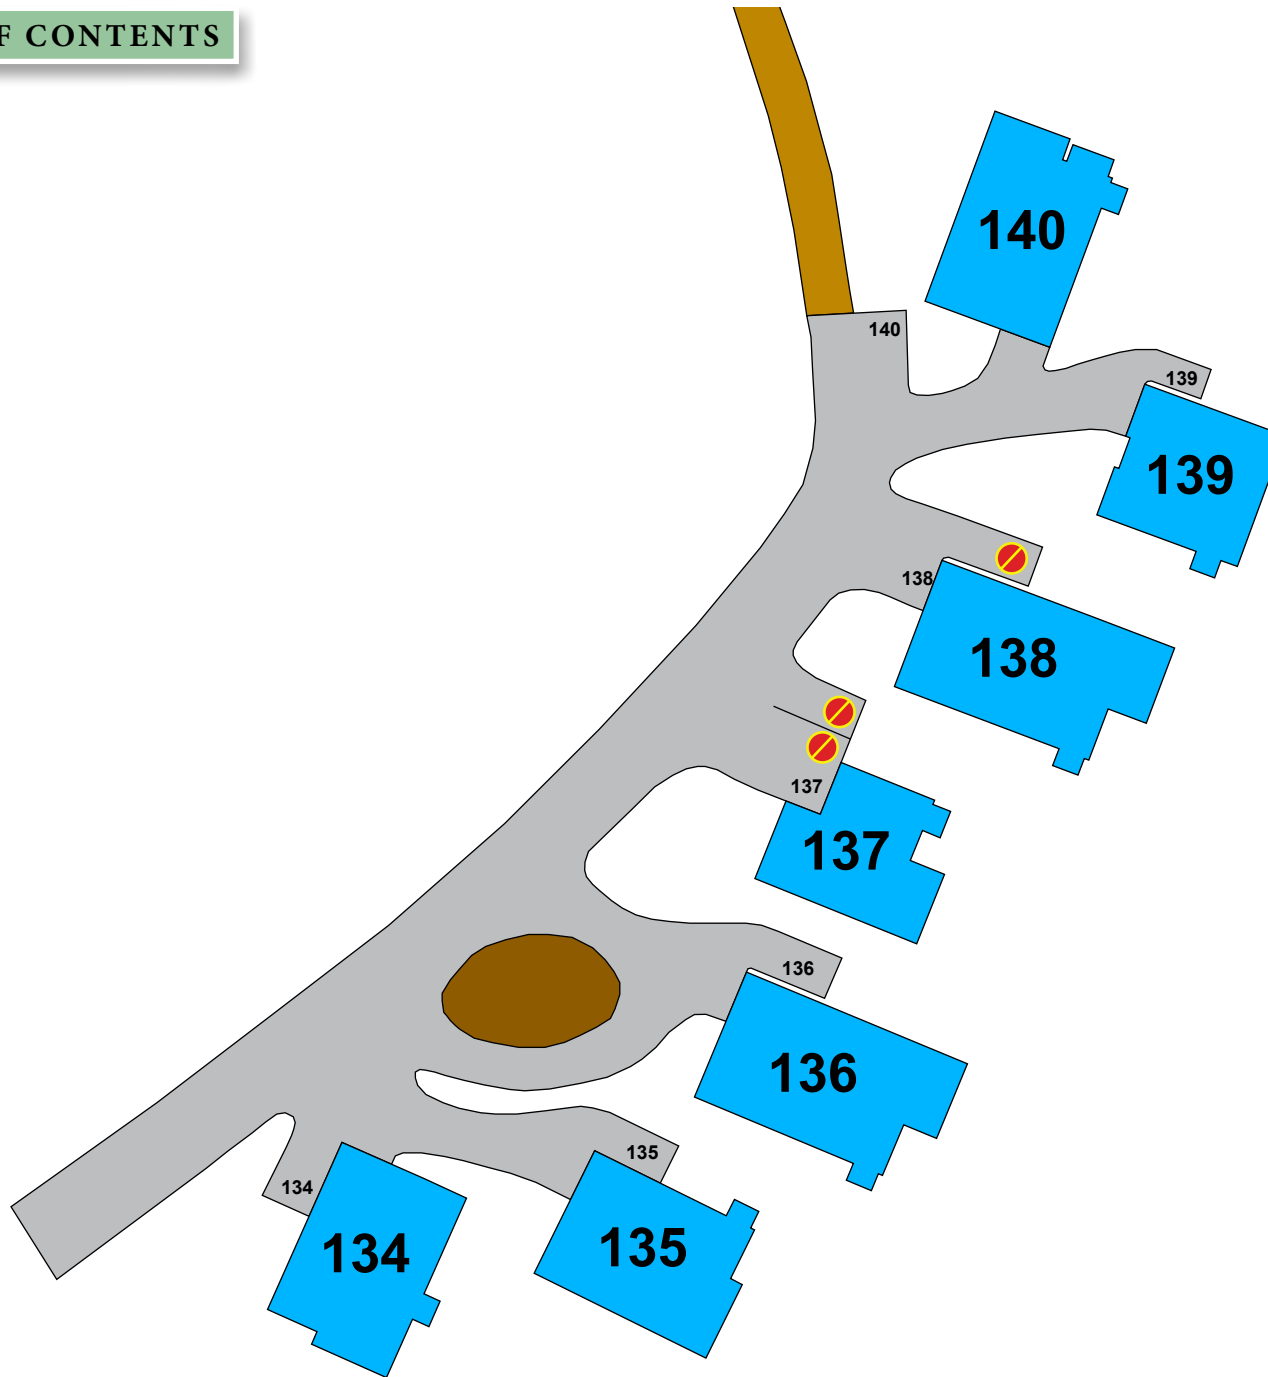

SNOW 131 - 133

Car #1 - fully parked in carport.
Car #2 - parked where shown.

- V VISITOR PARKING
- P PERMIT ISSUED
- A AMENITY PARKING
- / NO PARKING - TOW ZONE

TABLE OF CONTENTS

SNOW 134 - 140

Car #1 - fully parked in carport.
Car #2 - parked where shown.

-  VISITOR PARKING
-  PERMIT ISSUED
-  AMENITY PARKING
-  NO PARKING - TOW ZONE

TABLE OF CONTENTS

SNOW 141 - 148

Car #1 - fully parked in carport.
Car #2 - parked where shown.

-  VISITOR PARKING
-  PERMIT ISSUED
-  AMENITY PARKING
-  NO PARKING - TOW ZONE

TABLE OF CONTENTS

SNOW 156 - 166

Car #1 - fully parked in carport.
Car #2 - parked where shown.

-  VISITOR PARKING
-  PERMIT ISSUED
-  AMENITY PARKING
-  NO PARKING - TOW ZONE

TABLE OF CONTENTS

SNOW 167 - 172