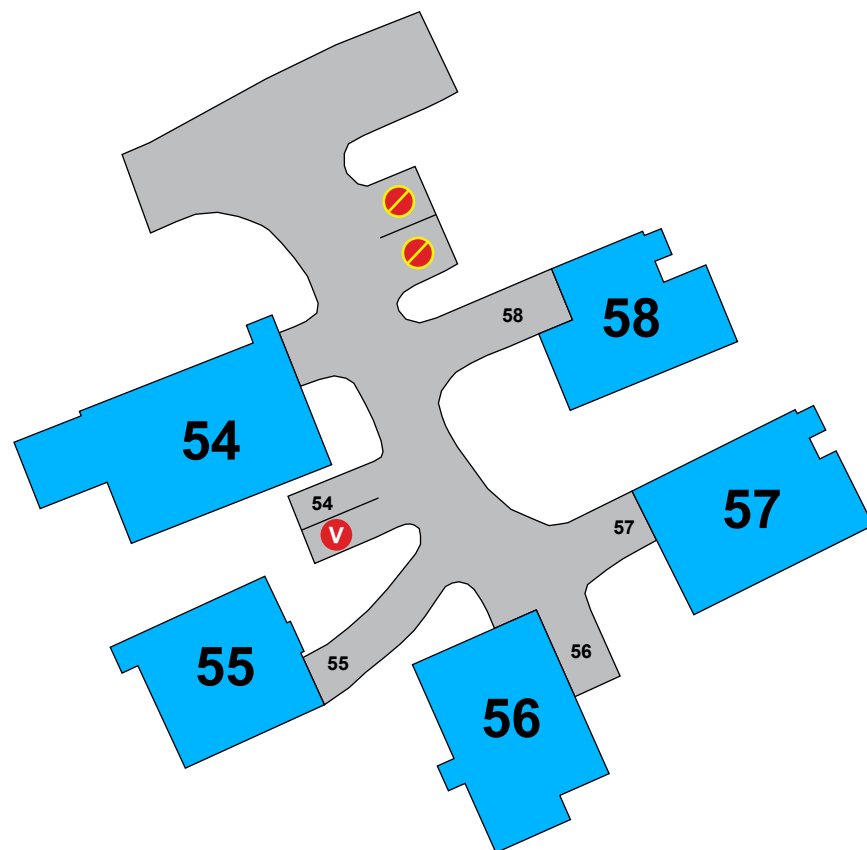

- V VISITOR PARKING
- P PERMIT ISSUED
- A AMENITY PARKING
- / NO PARKING - TOW ZONE

TABLE OF CONTENTS

SNOW 42 - 53

Car #1 - fully parked in carport.
Car #2 - parked where shown.

-  VISITOR PARKING
-  PERMIT ISSUED
-  AMENITY PARKING
-  NO PARKING - TOW ZONE

Note: #46 is the sole unit with a double carport and two associated exterior parking spots.

TABLE OF CONTENTS

SNOW 54 - 58

Car #1 - fully parked in carport.
Car #2 - parked where shown.

-  VISITOR PARKING
-  PERMIT ISSUED
-  AMENITY PARKING
-  NO PARKING - TOW ZONE

TABLE OF CONTENTS

SNOW 59 - 61

Car #1 - fully parked in carport.
Car #2 - parked where shown.

-  VISITOR PARKING
-  PERMIT ISSUED
-  AMENITY PARKING
-  NO PARKING - TOW ZONE

TABLE OF CONTENTS

SNOW 62 - 68

Car #1 - fully parked in carport.
Car #2 - parked where shown.