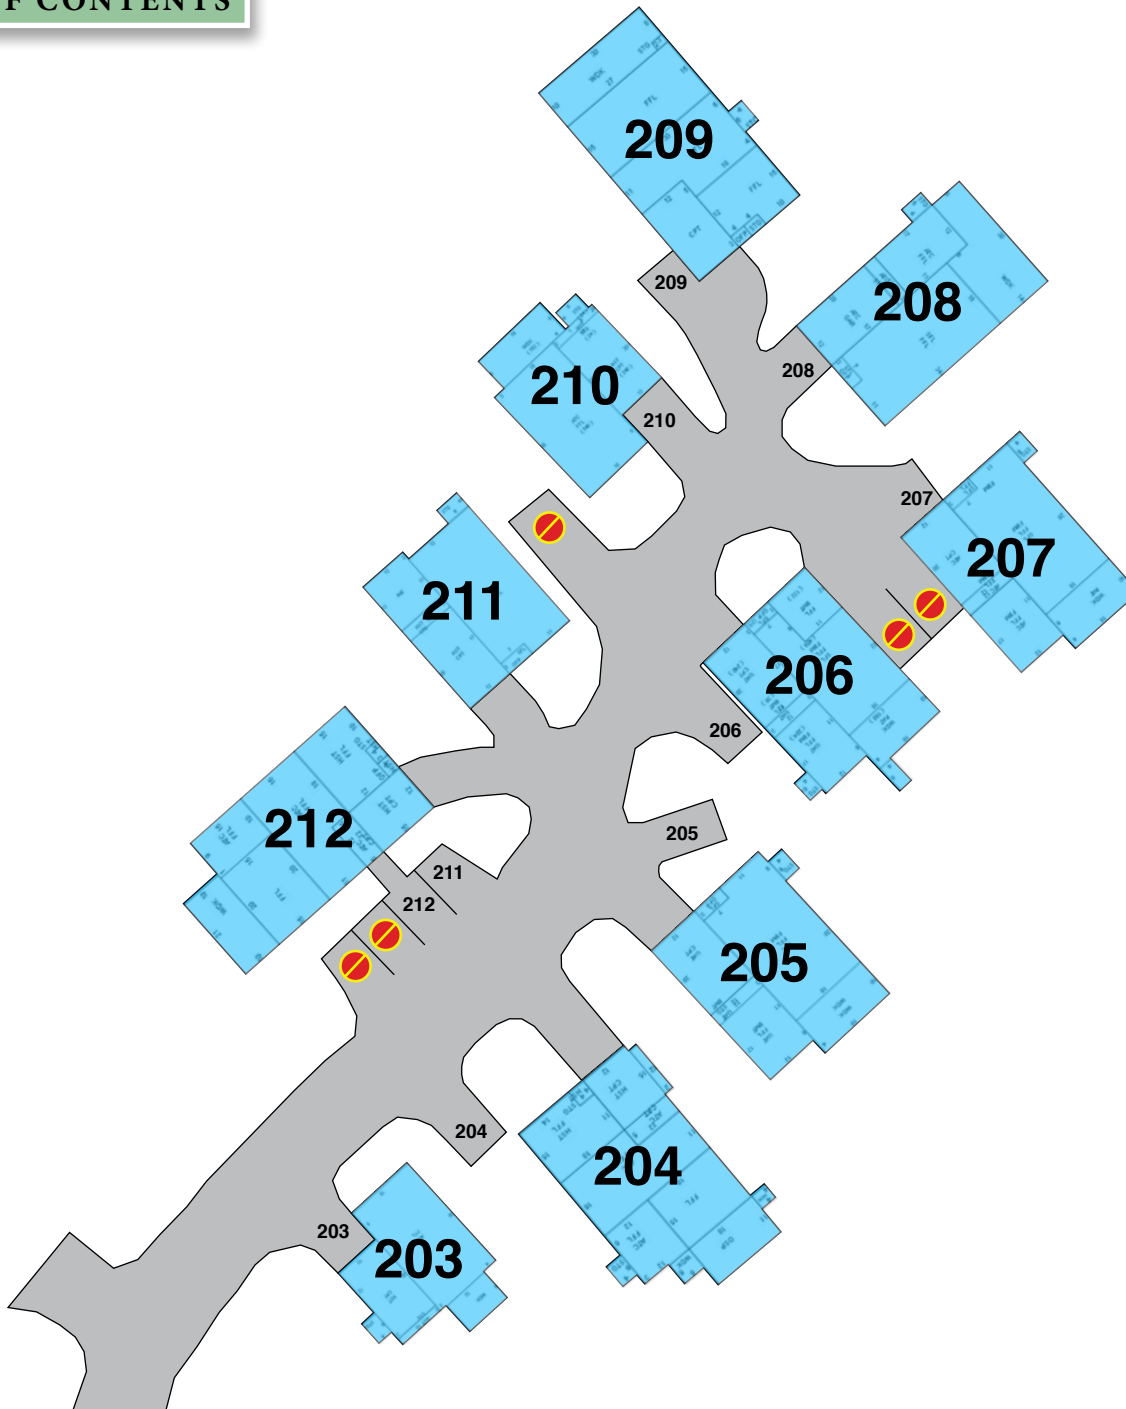

TABLE OF CONTENTS

SNOW 203 - 212

Car #1 - fully parked in carport.
Car #2 - parked where shown.

-  VISITOR PARKING
-  PERMIT ISSUED
-  AMENITY PARKING
-  NO PARKING - TOW ZONE

TABLE OF CONTENTS

SNOW 213 - 220

SNOW CLUBHOUSE

Car #1 - fully parked in carport.
Car #2 - parked where shown.

-  VISITOR PARKING
-  PERMIT ISSUED
-  AMENITY PARKING
-  NO PARKING - TOW ZONE