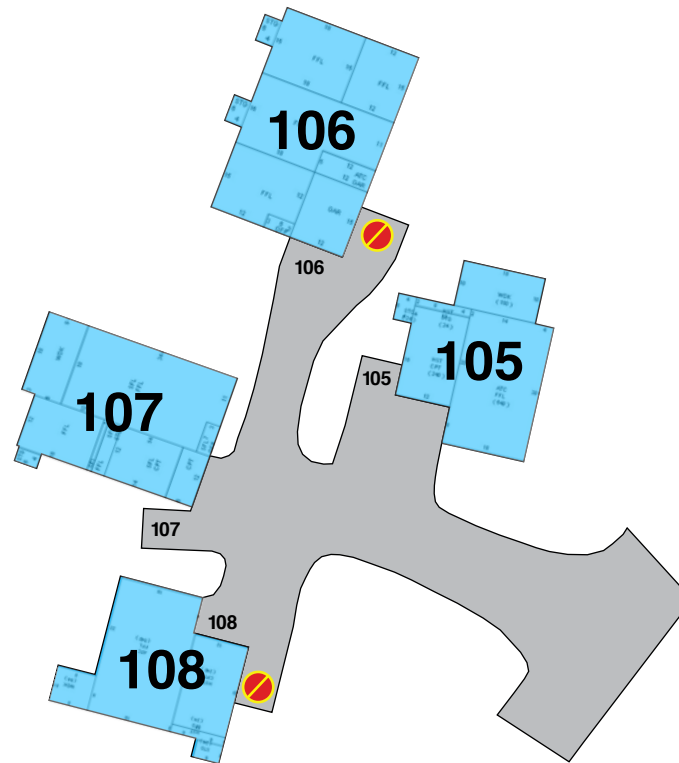

PERMITS GRANTED
#95 - 3RD PERMIT

TABLE OF CONTENTS

SNOW 98 - 104

Car #1 - fully parked in carport.
Car #2 - parked where shown.

-  VISITOR PARKING
-  PERMIT ISSUED
-  AMENITY PARKING
-  NO PARKING - TOW ZONE

TABLE OF CONTENTS

SNOW 105 - 108

Car #1 - fully parked in carport.
Car #2 - parked where shown.

-  VISITOR PARKING
-  PERMIT ISSUED
-  AMENITY PARKING
-  NO PARKING - TOW ZONE

TABLE OF CONTENTS

SNOW 109 - 115

Car #1 - fully parked in carport.
Car #2 - parked where shown.

- V** VISITOR PARKING
- P** PERMIT ISSUED
- A** AMENITY PARKING
- NO PARKING - TOW ZONE**

TABLE OF CONTENTS

SNOW 116 - 125

Car #1 - fully parked in carport.
Car #2 - parked where shown.