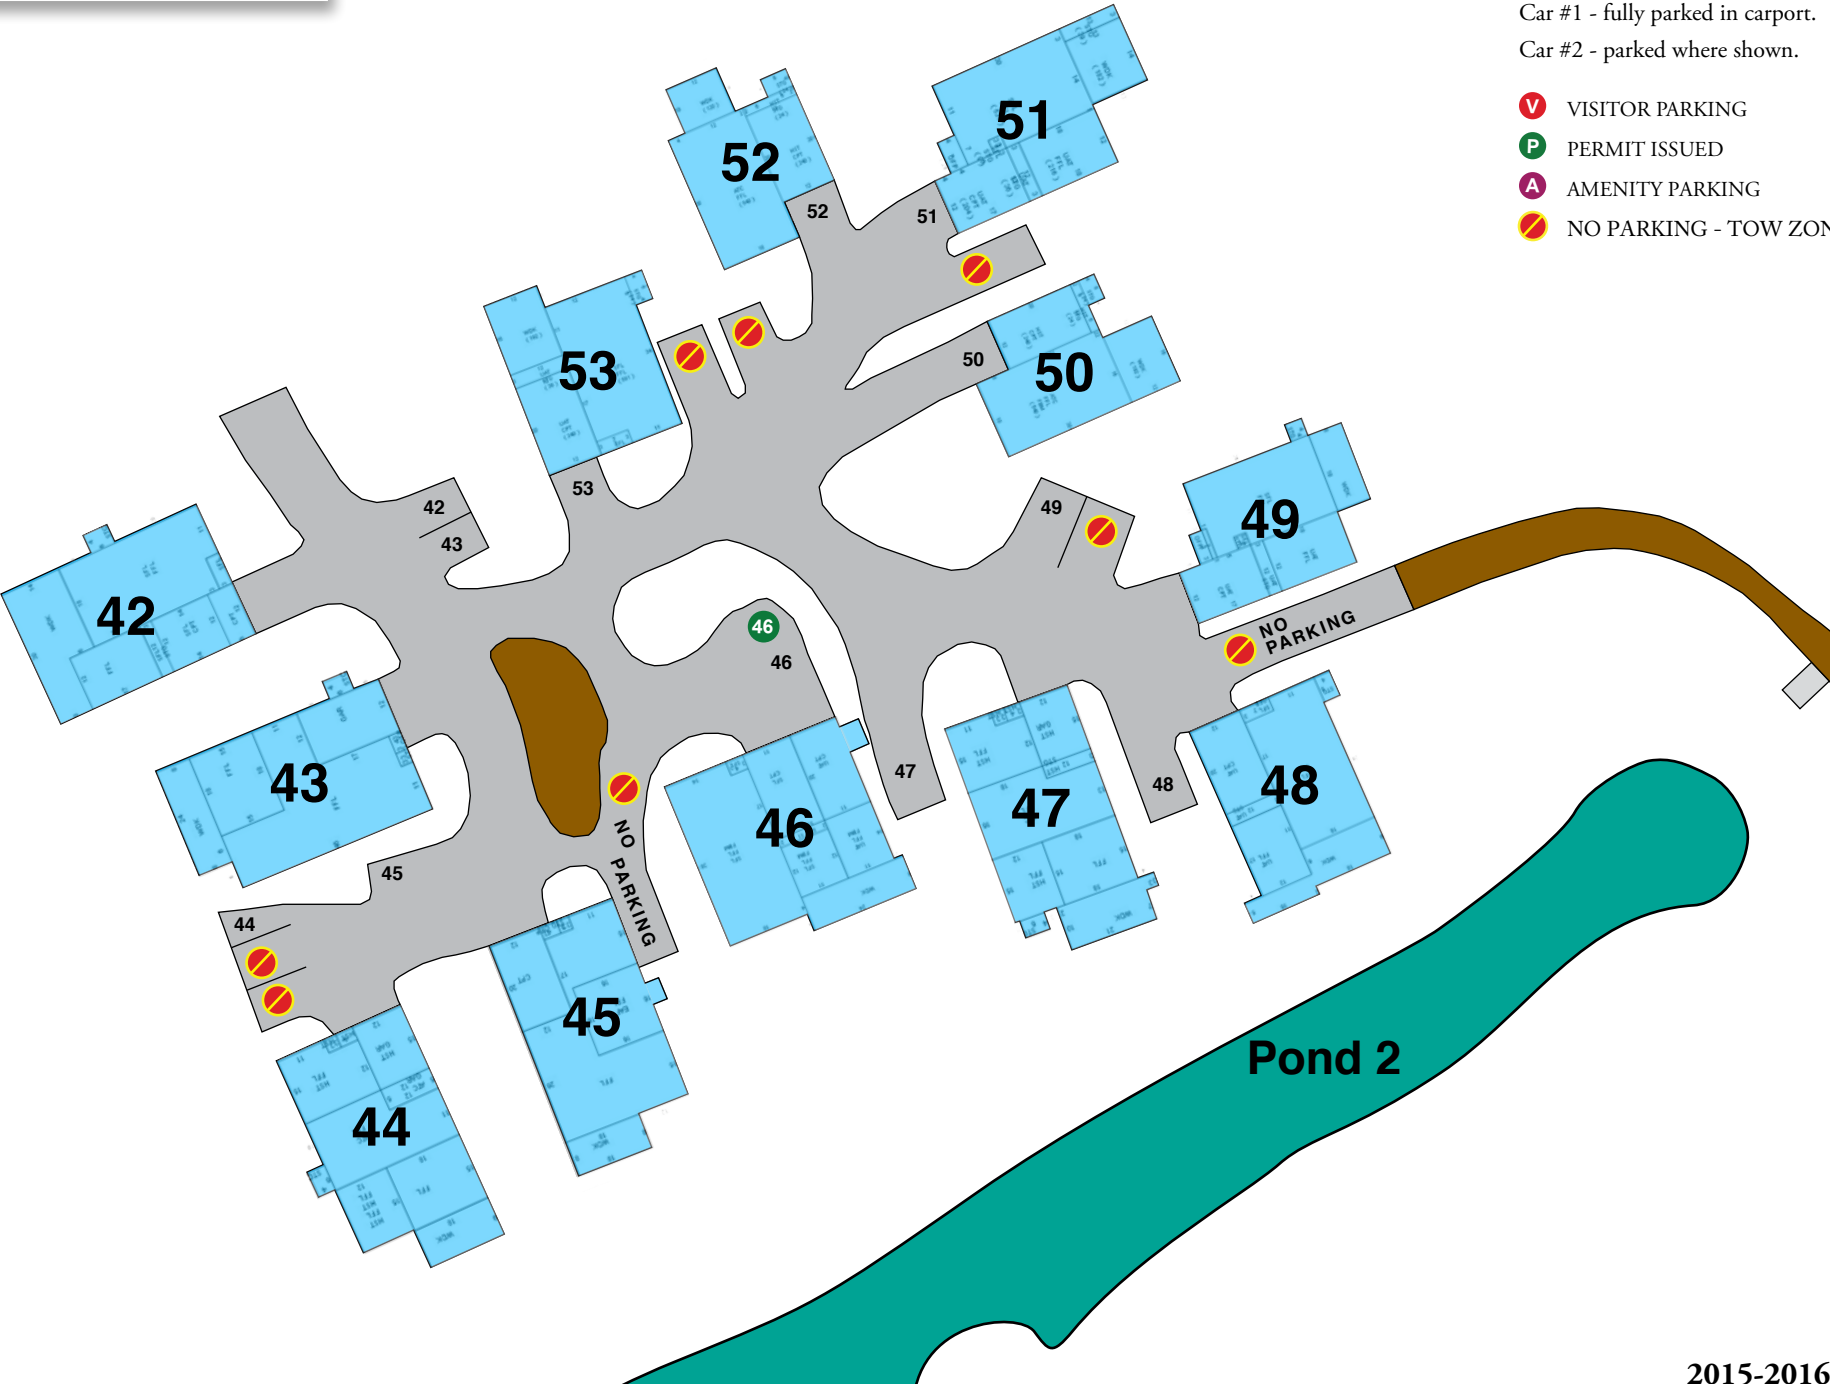

-  VISITOR PARKING
-  PERMIT ISSUED
-  AMENITY PARKING
-  NO PARKING - TOW ZONE

TABLE OF CONTENTS

SNOW 54 - 58

Car #1 - fully parked in carport.
Car #2 - parked where shown.

-  VISITOR PARKING
-  PERMIT ISSUED
-  AMENITY PARKING
-  NO PARKING - TOW ZONE

TABLE OF CONTENTS

SNOW 59 - 61

Car #1 - fully parked in carport.
Car #2 - parked where shown.

- V** VISITOR PARKING
- P** PERMIT ISSUED
- A** AMENITY PARKING
- NO PARKING - TOW ZONE**

TABLE OF CONTENTS

SNOW 62 - 68

Car #1 - fully parked in carport.
Car #2 - parked where shown.

-  VISITOR PARKING
-  PERMIT ISSUED
-  AMENITY PARKING
-  NO PARKING - TOW ZONE

TABLE OF CONTENTS

SNOW 77 - 84

Car #1 - fully parked in carport.
Car #2 - parked where shown.