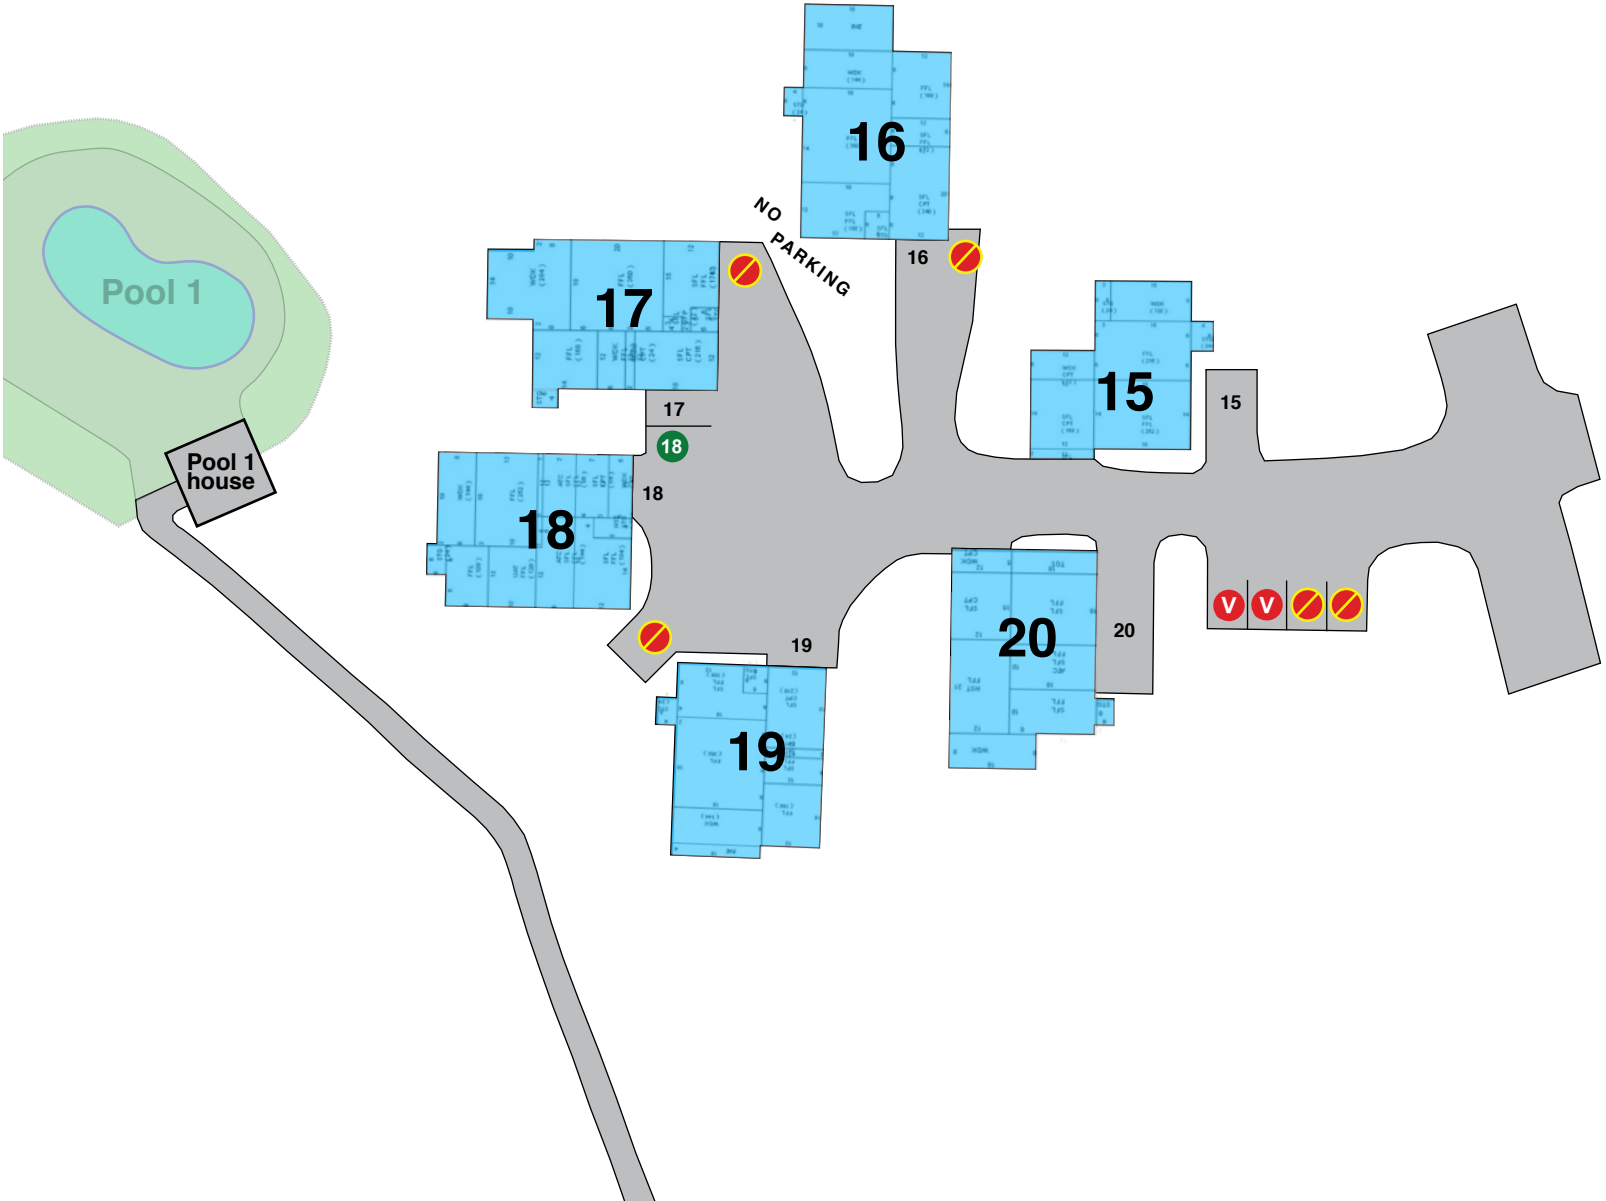

- V VISITOR PARKING
- P PERMIT ISSUED
- A AMENITY PARKING
- / NO PARKING - TOW ZONE

PERMITS GRANTED
#18 - 3RD PERMIT

TABLE OF CONTENTS

Pond 1

Pool 1

Pool 1 house

SNOW 21 - 25

Car #1 - fully parked in carport.

Car #2 - parked where shown.

-  VISITOR PARKING
-  PERMIT ISSUED
-  AMENITY PARKING
-  NO PARKING - TOW ZONE

TABLE OF CONTENTS

SNOW 26 - 36

Pond 1

Car #1 - fully parked in carport.
 Car #2 - parked where shown.