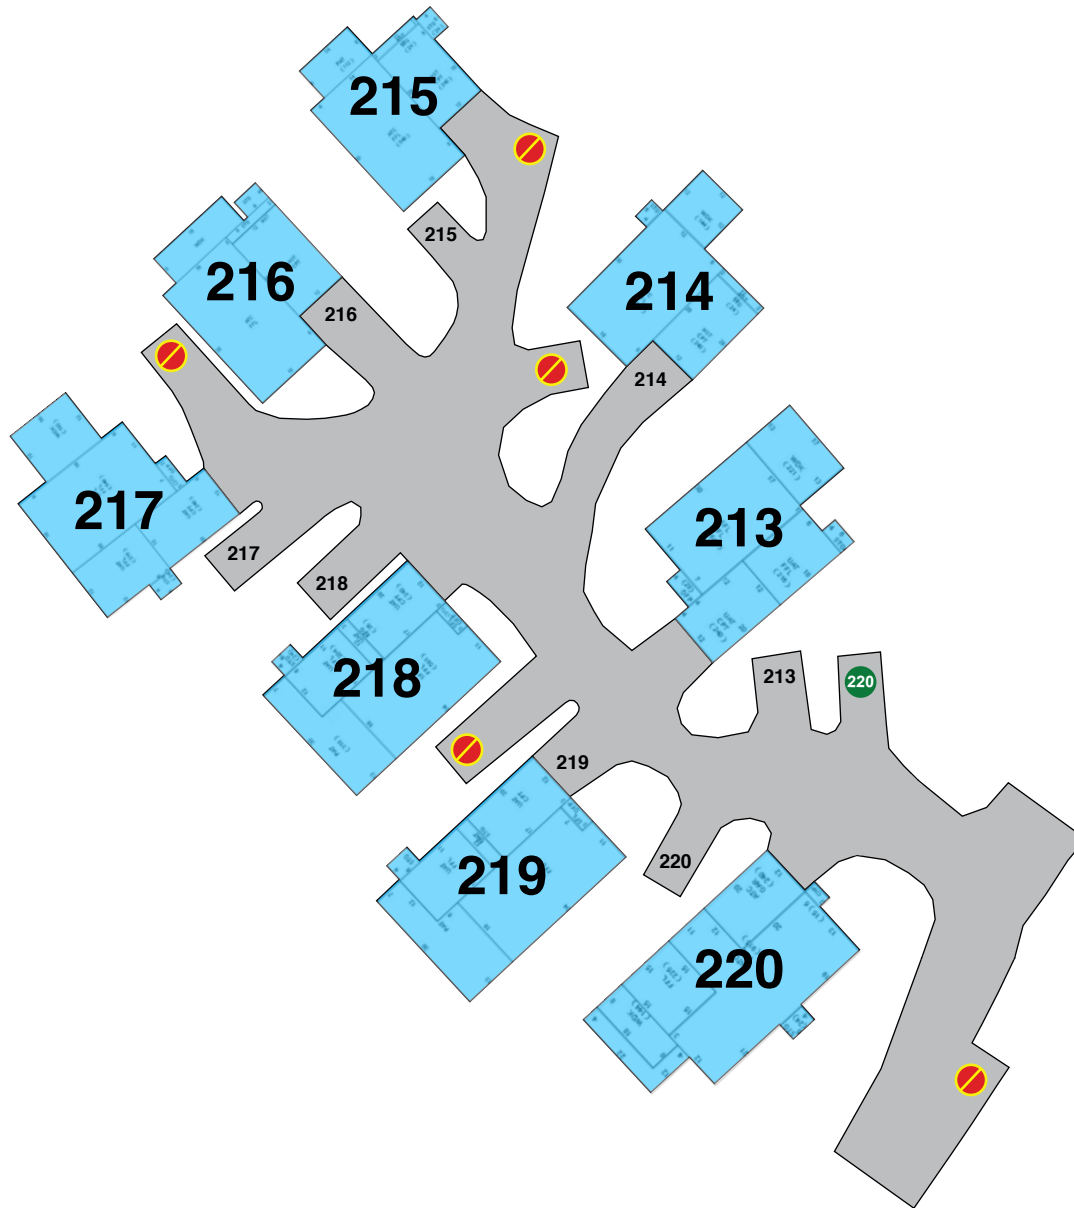

Car #1 - fully parked in carport.
Car #2 - parked where shown.

- V** VISITOR PARKING
- P** PERMIT ISSUED
- A** AMENITY PARKING
- NO PARKING - TOW ZONE**

PERMITS GRANTED
#220 - 3RD PERMIT

TABLE OF CONTENTS

SNOW CLUBHOUSE

Car #1 - fully parked in carport.
Car #2 - parked where shown.

-  VISITOR PARKING
-  PERMIT ISSUED
-  AMENITY PARKING
-  NO PARKING - TOW ZONE