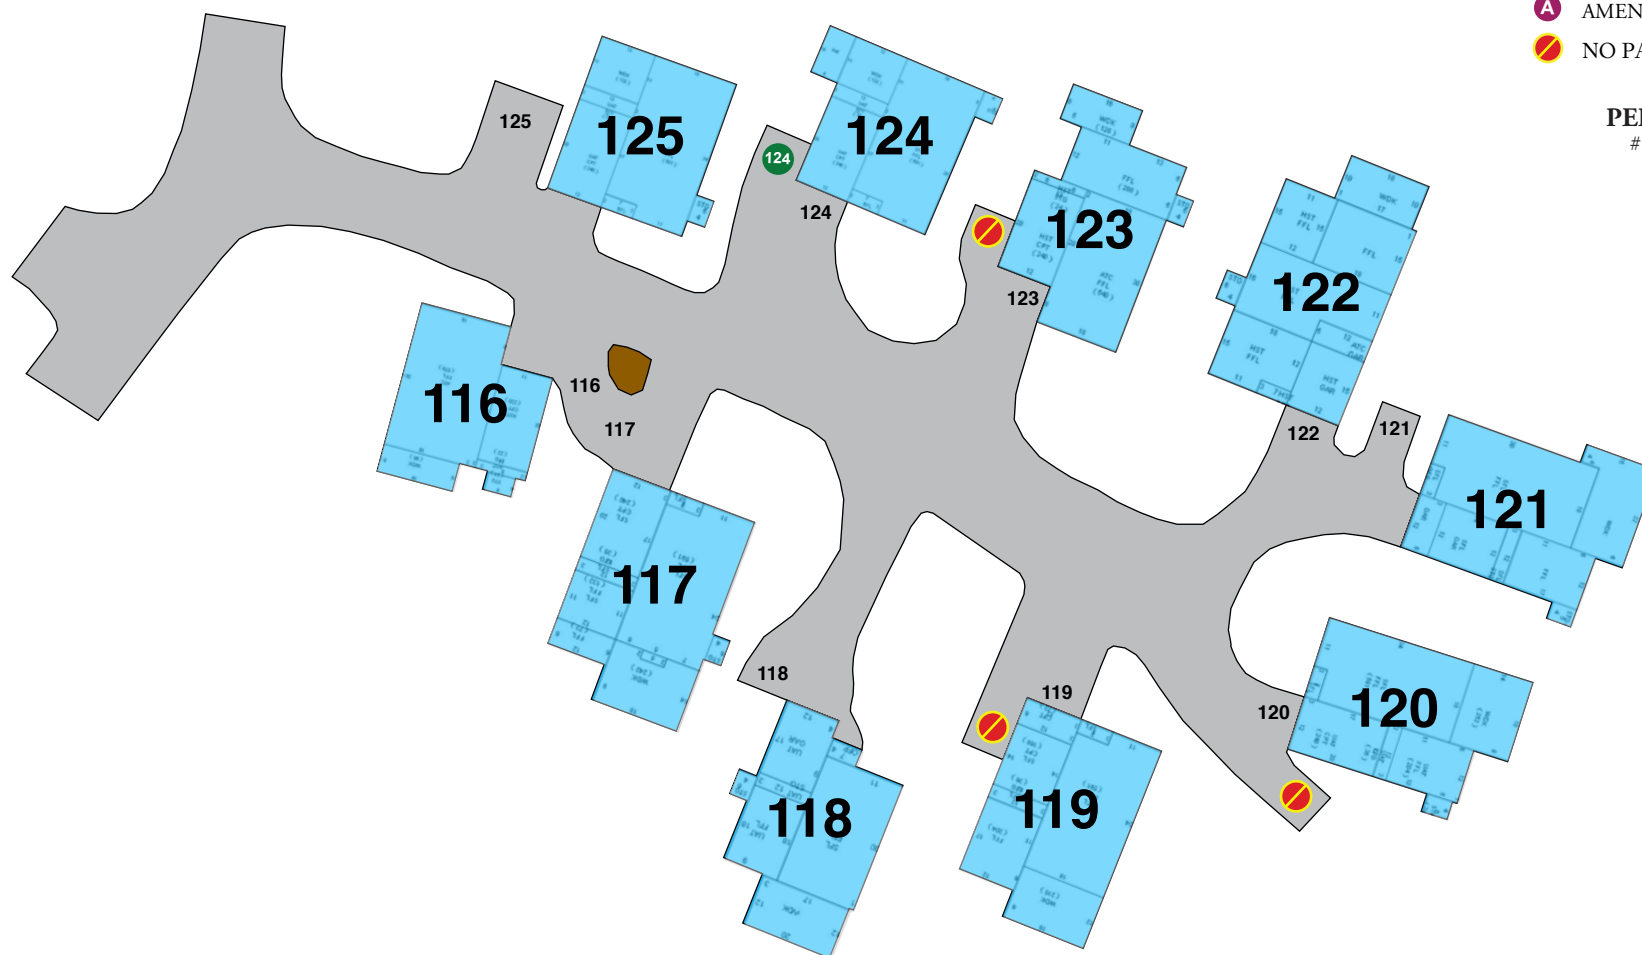

- V VISITOR PARKING
- P PERMIT ISSUED
- A AMENITY PARKING
- / NO PARKING - TOW ZONE

PERMITS GRANTED
#124 - 3RD PERMIT

TABLE OF CONTENTS

SNOW 126 - 130

Car #1 - fully parked in carport.
Car #2 - parked where shown.

- V** VISITOR PARKING
- P** PERMIT ISSUED
- A** AMENITY PARKING
- NO PARKING - TOW ZONE**

TABLE OF CONTENTS

SNOW 131 - 133

Car #1 - fully parked in carport.
Car #2 - parked where shown.

-  VISITOR PARKING
-  PERMIT ISSUED
-  AMENITY PARKING
-  NO PARKING - TOW ZONE