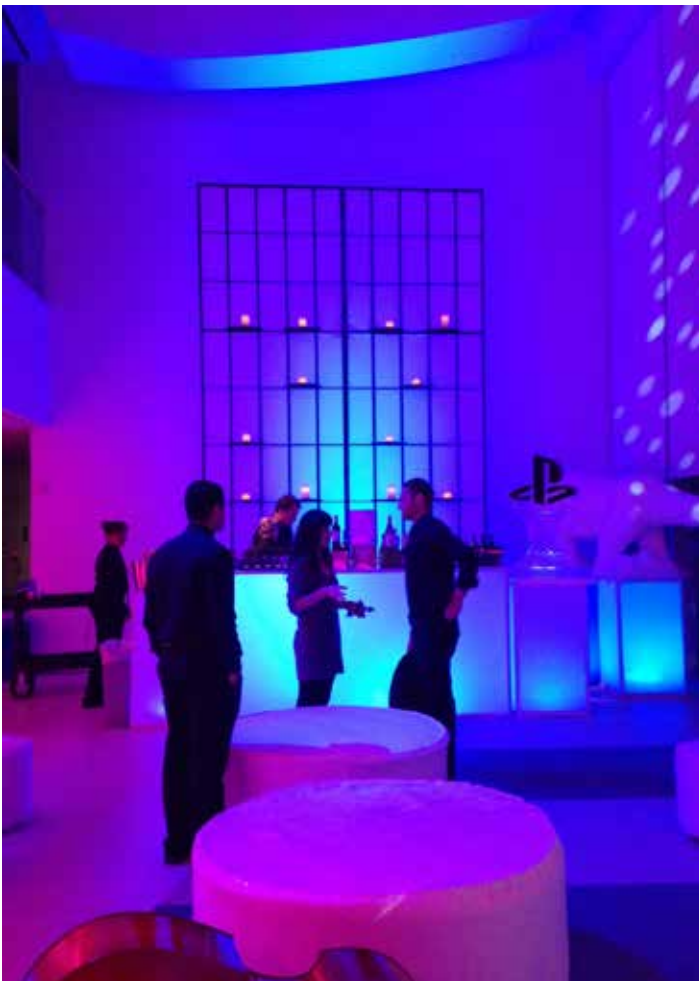

ATMOSPHERIC
STUDIOS

BAR SHOWCASE

344 SPENKER AVE.
MODESTO, CA
209-550-5955
WWW.JCDSTUDIOS.NET

Candle Bar