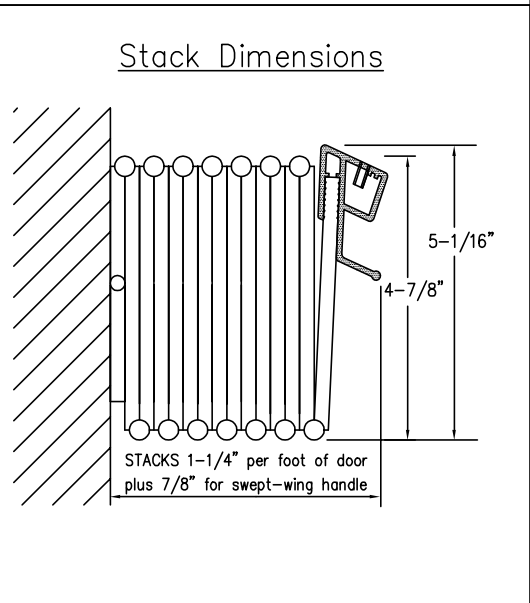

Series 140

SHOP DRAWINGS

INFORMATION

Width	Custom made to 8' - 0"
Height	Custom made to 8' - 1"
Panels	Natural hardwood or vinyl-lam on MDF core (features closet utility back)
Panel Connector	Extruded Vinyl: White, Brown or Sand
Hinge System	Steel: Dark Bronze or Clear Finish
Wheels	Nylon wheels on lexan axes
Track	Aluminum (straight only): Dark bronze or Clear
Swept Wing Handle	Rigid Vinyl: White, Brown or Sand Coordinated with panel connector
Catch	Magnet with strike plate
Header	Construction detail by others
Door Weight	Height Average Weight
	6'-8" 10lbs. Per lineal foot
	8'-1" 12lbs. Per lineal foot

See Woodfold Accordion Door brochure for details

Qty.	Single End/Double End	Left or Right Stack	Width X Height	Finish/Color	Comments