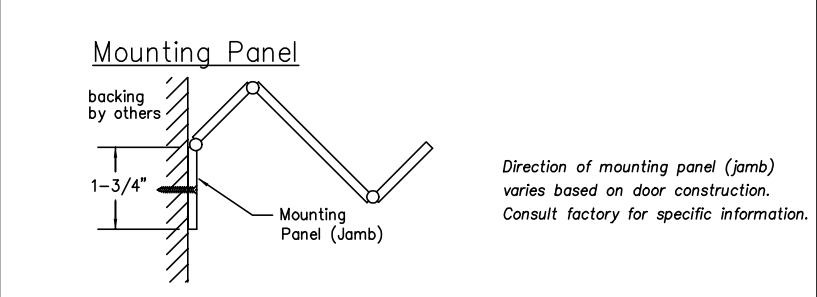

Series 140

SHOP DRAWINGS

INFORMATION

Width	Custom made to 8' - 0"
Height	Custom made to 8' - 1"
Panels	Natural hardwood or vinyl-lam on MDF core (features closet utility back)
Panel Connector	Extruded Vinyl: White, Brown or Sand
Hinge System	Steel: Dark Bronze or Clear Finish
Wheels	Nylon wheels on lexan axes
Track	Aluminum (straight only): Dark bronze or Clear
Swept Wing Handle	Rigid Vinyl: White, Brown or Sand Coordinated with panel connector
Catch	Magnet with strike plate
Header	Construction detail by others
Door Weight	Height Average Weight
	6'-8" 10lbs. Per lineal foot
	8'-1" 12lbs. Per lineal foot