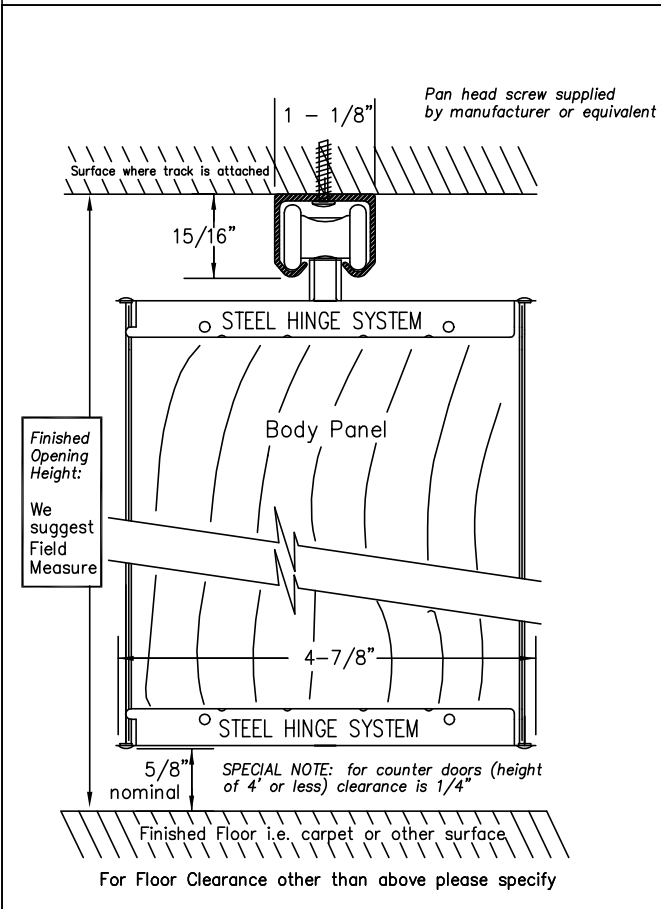

Series 140

SHOP DRAWINGS

INFORMATION

Width	Custom made to 8' - 0"
Height	Custom made to 8' - 1"
Panels	Natural hardwood or vinyl-lam on MDF core (features closet utility back)
Panel Connector	Extruded Vinyl: White, Brown or Sand
Hinge System	Steel: Dark Bronze or Clear Finish
Wheels	Nylon wheels on lexan axes
Track	Aluminum (straight only): Dark bronze or Clear
Swept Wing Handle	Rigid Vinyl: White, Brown or Sand Coordinated with panel connector
Catch	Magnet with strike plate
Header	Construction detail by others
Door Weight	Height Average Weight
	6'-8" 10lbs. Per lineal foot
	8'-1" 12lbs. Per lineal foot

See Woodfold Accordion Door brochure for details

Qty.	Single End/Double End	Left or Right Stack	Width X Height	Finish/Color	Comments