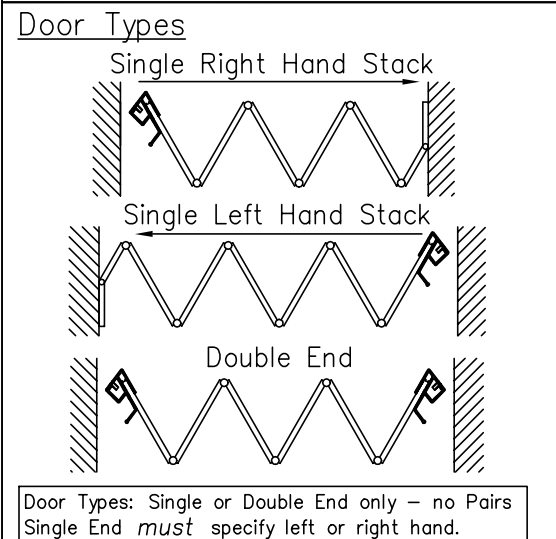

Series 140

SHOP DRAWINGS

INFORMATION

Width	Custom made to 8' - 0"
Height	Custom made to 8' - 1"
Panels	Natural hardwood or vinyl-lam on MDF core (features closet utility back)
Panel Connector	Extruded Vinyl: White, Brown or Sand
Hinge System	Steel: Dark Bronze or Clear Finish
Wheels	Nylon wheels on lexan axes
Track	Aluminum (straight only): Dark bronze or Clear
Swept Wing Handle	Rigid Vinyl: White, Brown or Sand Coordinated with panel connector
Catch	Magnet with strike plate
Header	Construction detail by others
Door Weight	Height Average Weight
	6'-8" 10lbs. Per lineal foot
	8'-1" 12lbs. Per lineal foot

See Woodfold Accordion Door brochure for details

Qty.	Single End/Double End	Left or Right Stack	Width X Height	Finish/Color	Comments