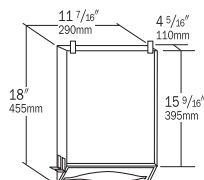

B-318 CONCEALED PAPER TOWEL DISPENSER

Satin-finish stainless steel. Dispenses 600 C-fold or 800 multifold towels. Towels load into bottom of cabinet concealed behind wall or mirror; only the towel tray is visible.