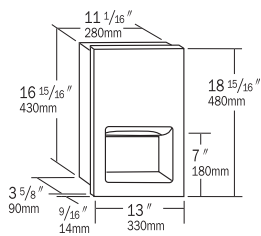

Paper Towel Dispensers

⚡ B-35903 TrimLineSeries RECESSED PAPER TOWEL DISPENSER

Satin-finish stainless steel. Door has 90° return. Dispenses 300 C-fold or 400 multifold towels.

⚡ 369-130 TowelMate Accessory