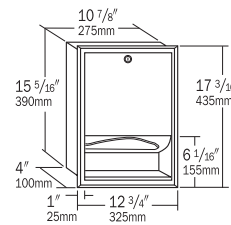

⚡ B-359 ClassicSeries RECESSED PAPER TOWEL DISPENSER

Satin-finish stainless steel. Seamless beveled flange. Dispenses 350 C-fold or 475 multifold towels. Door equipped with full-length stainless steel piano-hinge at bottom; swings down for easy filling.

⚡ 369-130 TowelMate Accessory