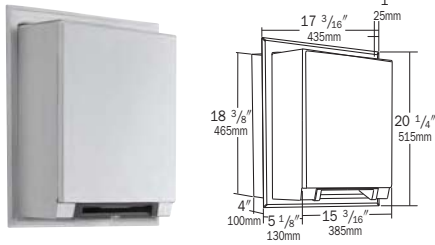

Paper Towel Dispensers

IMPROVED

B-29744 AUTOMATIC, UNIVERSAL SEMI-RECESSED ROLL PAPER TOWEL DISPENSER

New, intuitive, patron-friendly light clearly directs users to towel activation zone, eliminating hand waving. Similar to B-2974 with seamless satin-finish stainless steel beveled flange. Requires 4 D-cell batteries not included.

3974-57 AC Adapter (6V) available.

IMPROVED

B-2974 AUTOMATIC, UNIVERSAL SURFACE-MOUNTED ROLL PAPER TOWEL DISPENSER

New, intuitive, patron-friendly light clearly directs users to towel activation zone, eliminating hand waving. Satin-finish stainless steel. Door has tumbler lock and piano-hinge. Unit 15 3/16" W, 18 1/4" H, 9" D. Requires 4 D-cell batteries not included.

3974-57 AC Adapter available.

B-2860 SURFACE-MOUNTED ROLL PAPER TOWEL DISPENSER

Satin-finish stainless steel. Touch-free, pull-towel mechanism dispenses 12" length per pull (1.8 lbs) of universal towels. Accommodates 8" wide, up to 8" diameter rolls, 800 ft long, plus 3 1/2" diameter stub roll with automatic transfer. Door has tumbler lock and piano-hinge. Unit 11 3/4" W, 15" H, 9" D.

IMPROVED

3974-250 INTERCHANGEABLE AUTOMATIC, UNIVERSAL ROLL PAPER TOWEL DISPENSER MODULE

Interchangeable convertible module designed for installation in B-3944 and B-3961 purchased after July 2006. New, intuitive, patron-friendly light clearly directs users to towel activation zone, eliminating hand waving. Satin-finish stainless steel. Projects 5 1/8" from wall. Requires 4 D-cell batteries not included.

3974-57 AC Adapter available.