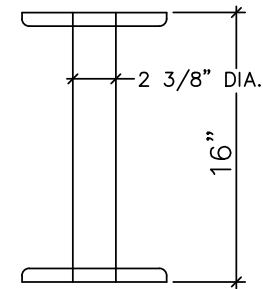

TUFFTEC BENCHES

BENCH LENGTH OPTIONS

25" - 60" Long: 2 Pedestals
61" - 96" Long: 3 Pedestals

PLAN VIEW

Benches are a maximum length of 96".

PEDESTALS

Available in black aluminum only.

ELEVATION