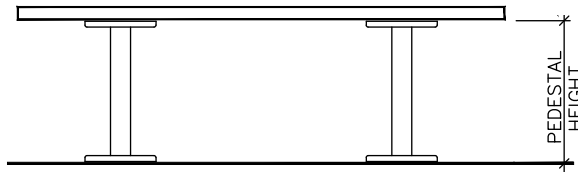

TUFFTEC BENCHES

BENCH LENGTH OPTIONS

25" - 60" Long: 2 Pedestals
61" - 96" Long: 3 Pedestals

PLAN VIEW

Benches are a maximum length of 96".

PEDESTALS

Available in black aluminum only.

ELEVATION