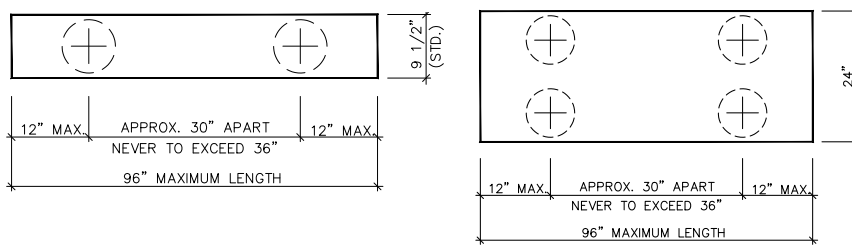

TUFFTEC BENCHES

BENCH LENGTH OPTIONS

25" - 60" Long: 2 Pedestals
61" - 96" Long: 3 Pedestals

PLAN VIEW

Benches are a maximum length of 96".

PEDESTALS

Available in black aluminum only.

ELEVATION