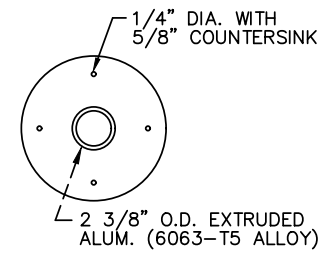

TUFFTEC BENCHES

BENCH LENGTH OPTIONS

25" - 60" Long: 2 Pedestals
61" - 96" Long: 3 Pedestals

PLAN VIEW

Benches are a maximum length of 96".

PEDESTALS

Available in black aluminum only.

ELEVATION