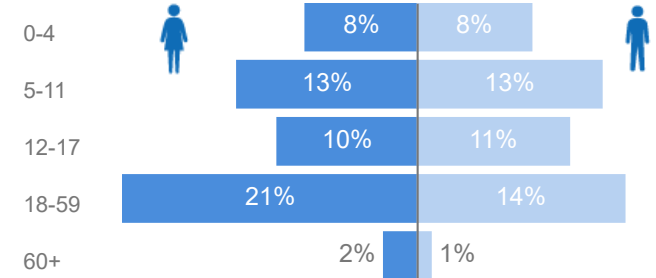

# Uganda - Refugee Statistics October 2021 - Adjumani

Total Population  
**237,879**

Total Refugees  
**237,789**

Total Households  
**32,464**

Total Asylum-Seekers  
**90**

## Age & Gender Breakdown

Women and Children  
**85%**  
201,300

Female  
**53%**  
126,585

Elderly  
**3%**  
7,768

Youth 15-24  
**26%**  
61,105

Specific Needs - Top 7  
12,868 (Female) 5,984 (Male)

## Assistance Status

\* Age is between 18 - 59 years for Occupation