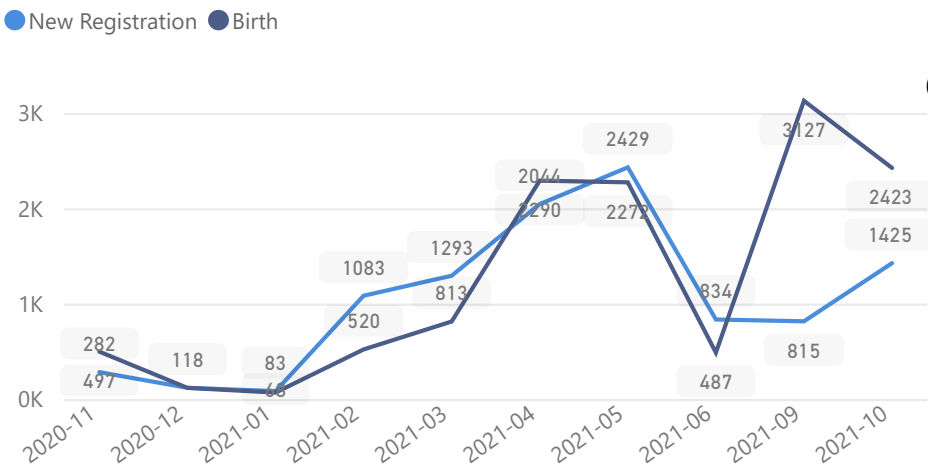

# Uganda - Refugee Statistics October 2021 - Adjumani

Total Population  
**237,879**

Total Refugees  
**237,789**

Total Households  
**32,464**

Total Asylum-Seekers  
**90**

## Age & Gender Breakdown

Women and Children  
**85%**  
201,300

Female  
**53%**  
126,585

Elderly  
**3%**  
7,768

Youth 15-24  
**26%**  
61,105

Specific Needs - Top 7  
12,868 (Female) 5,984 (Male)

## New Registration by Month

## Assistance Status

\* Age is between 18 - 59 years for Occupation