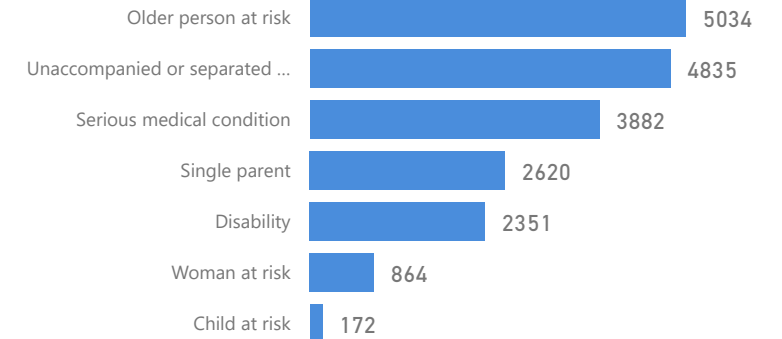

## Age & Gender Breakdown

Women and Children  
**85%**  
201,300

Female  
**53%**  
126,585

Elderly  
**3%**  
7,768

Youth 15-24  
**26%**  
61,105

Specific Needs - Top 7  
12,868 (Female) 5,984 (Male)

## Occupation - Top 5

## Assistance Status

\* Age is between 18 - 59 years for Occupation