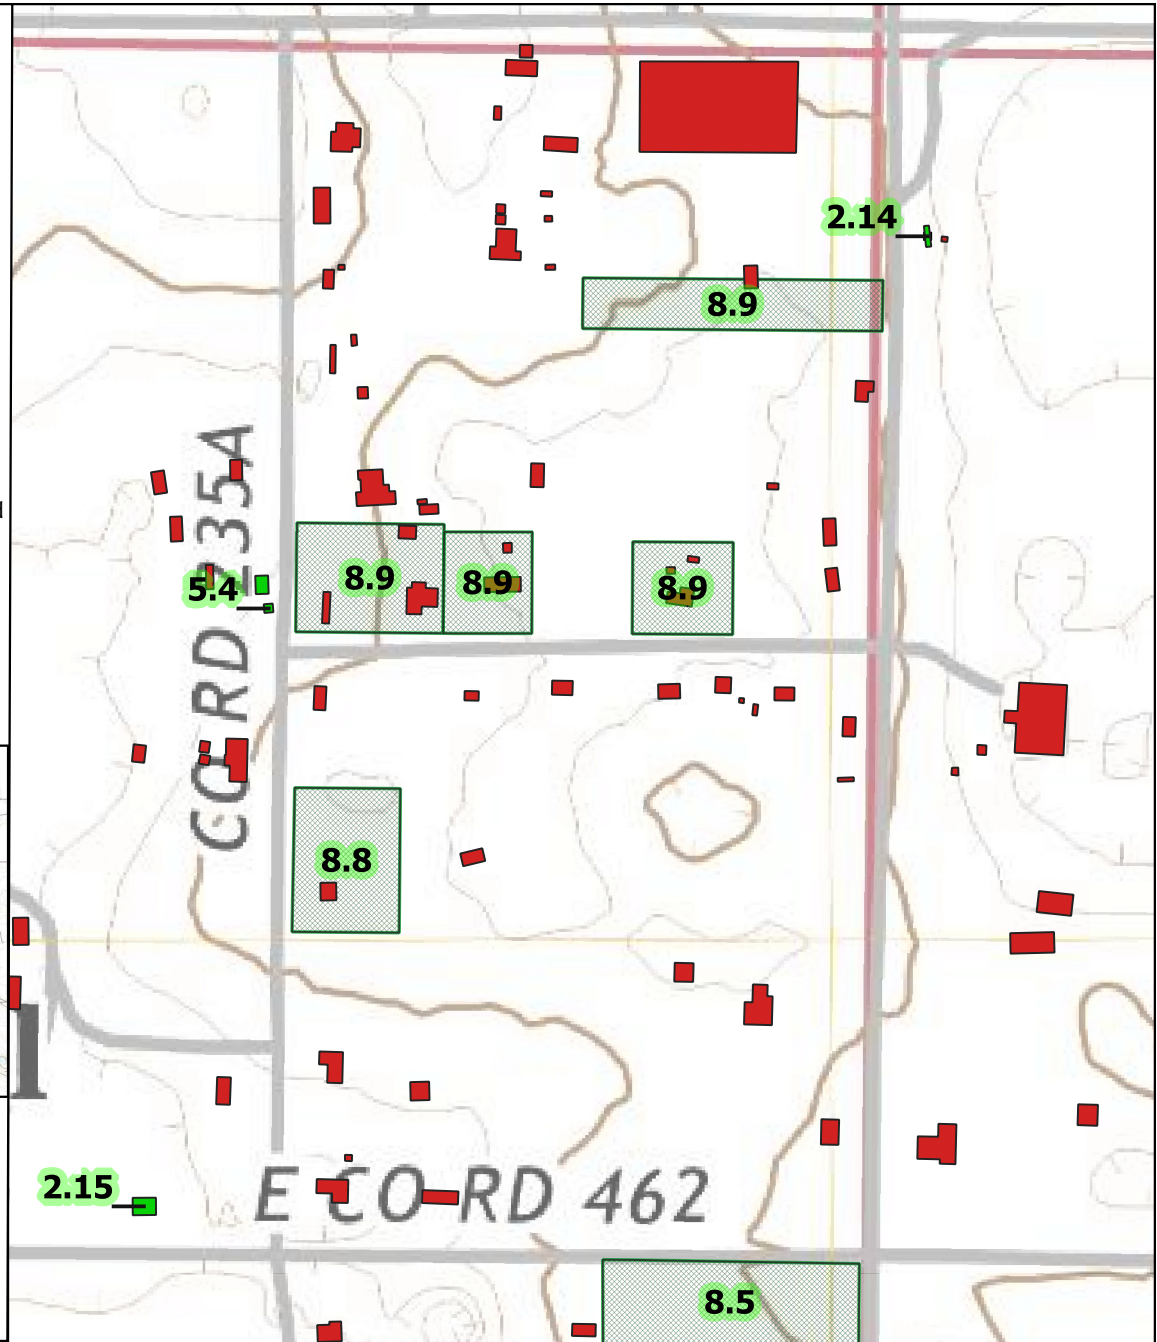

dhi Digital Heritage Interactive, LLC
PO Box 195082
Winter Springs, FL 32719
www.digital-heritage.net

Sketch Map
Community of Royal Rural Historic Landscape
Sumter County, Florida

0 0.05 0.1 mi N
0 0.1 0.2 km
Basemap: USGS Quad Map Oxford, FL (2021)
1:5000 Scale