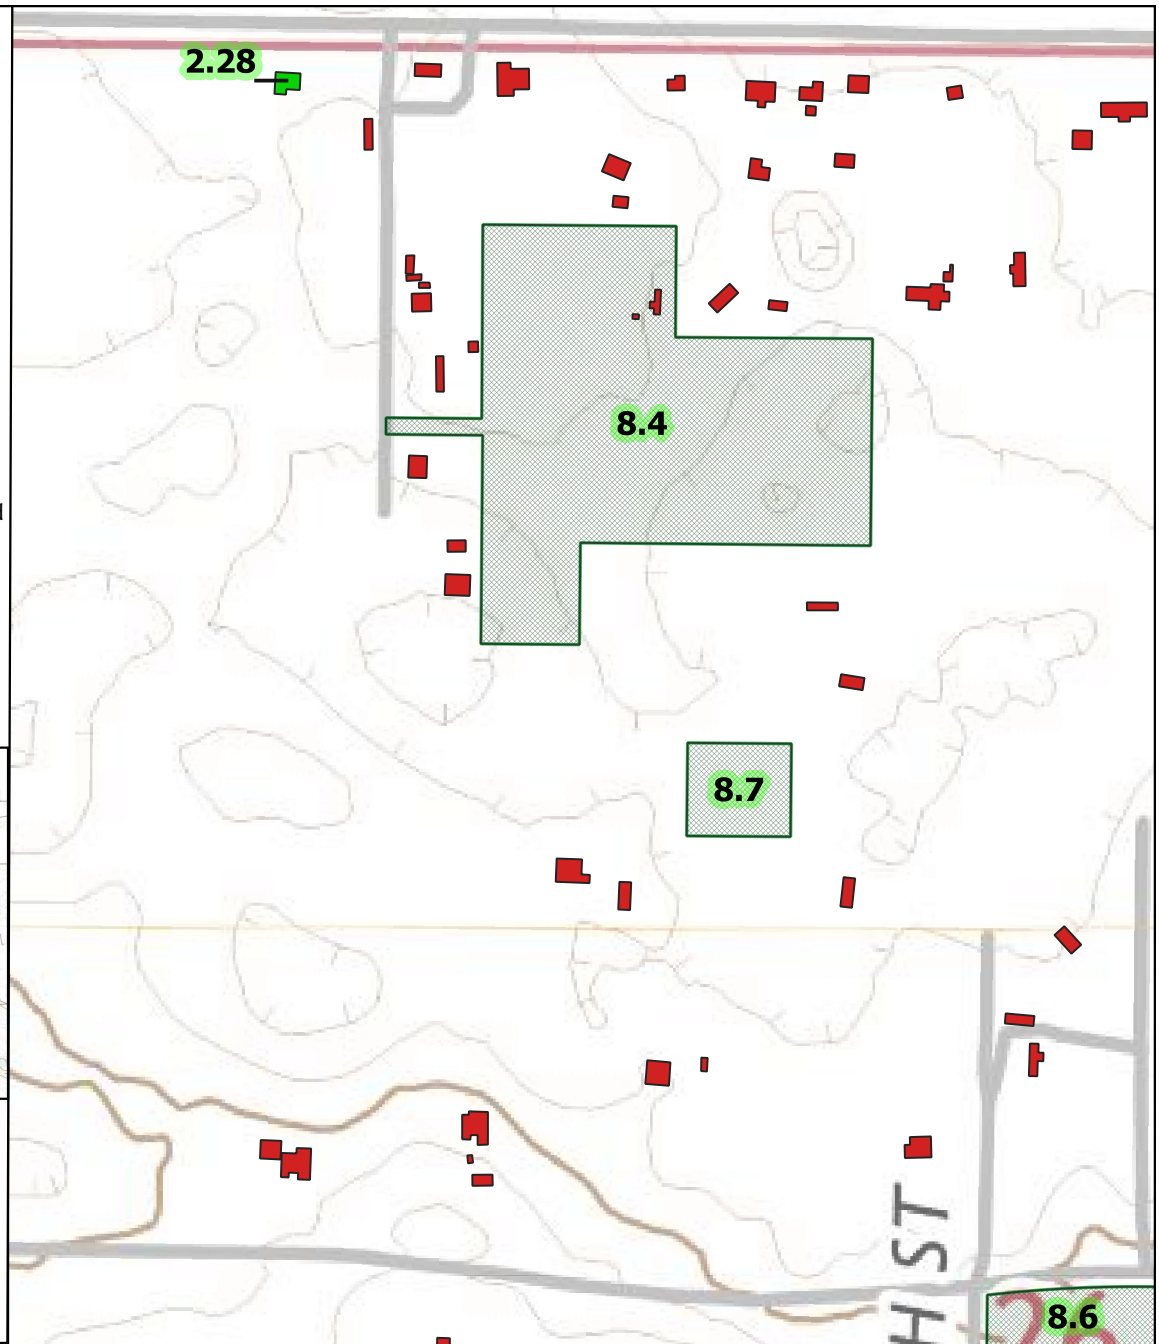

dhi Digital Heritage Interactive, LLC
PO Box 195082
Winter Springs, FL 32719
www.digital-heritage.net

Sketch Map
Community of Royal Rural Historic Landscape
Sumter County, Florida

0 0.05 0.1 mi N
0 0.1 0.2 km
Basemap: USGS Quad Map Oxford, FL (2021)
1:5000 Scale