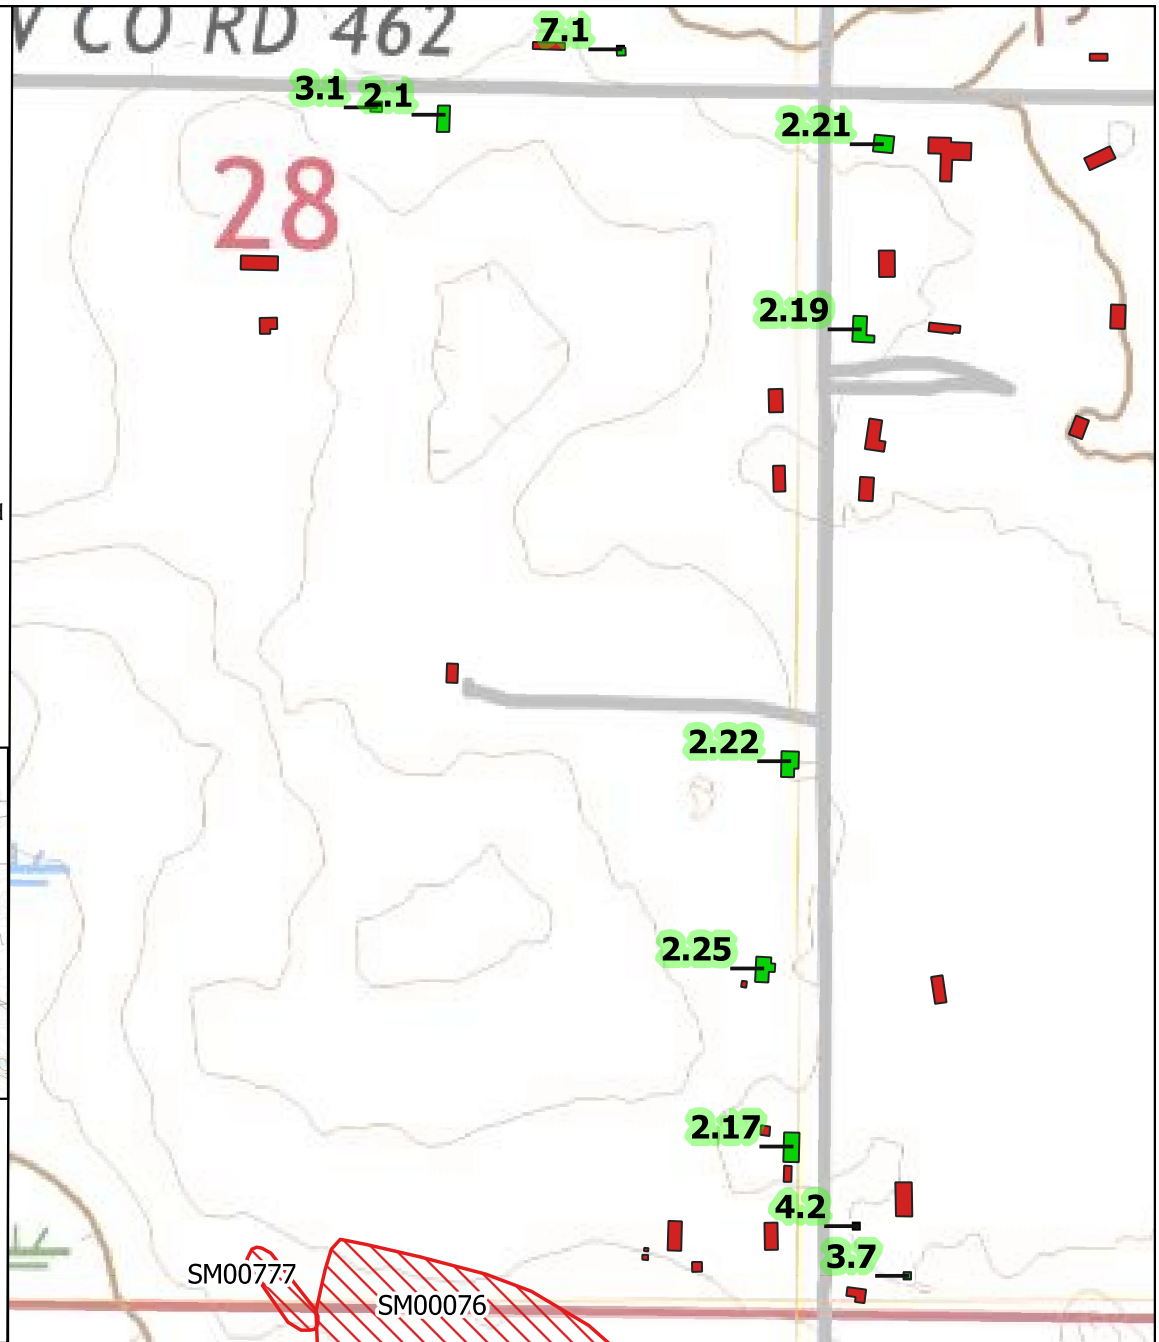

dhi Digital Heritage Interactive, LLC
PO Box 195082
Winter Springs, FL 32719
www.digital-heritage.net

Sketch Map
Community of Royal Rural Historic Landscape
Sumter County, Florida

0 0.05 0.1 mi N
0 0.1 0.2 km
Basemap: USGS Quad Map Oxford, FL (2021)
1:5000 Scale