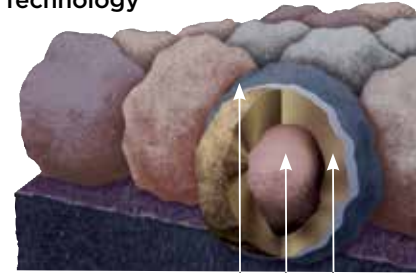

StreakFighter®

Algae Resistance

The ultimate in stain protection.

Those streaks you see on other roofs in your neighborhood? That's algae, and it's a common eyesore on roofing throughout North America. CertainTeed's **StreakFighter** technology uses the power of science to repel algae before it can take hold and spread. **StreakFighter's** granular blend includes naturally algae-resistant copper, helping your roof maintain its curb appeal and look beautiful for years to come.

Granule with **StreakFighter** Technology

Ceramic coating
Mineral core
Copper layer
Diagram for illustrative purposes only.

CertaSeal®

Uplift Protection

CertaSeal® is a fast-activating modified asphalt sealant with a 20-year record of proven performance. Designed to seal shingles together upon installation, it protects roofs from wind uplift and shingle blow-off so that homes stay safe and dry. It's also engineered to remain flexible after installation, unlike harder sealants that can dry out and crack over time.