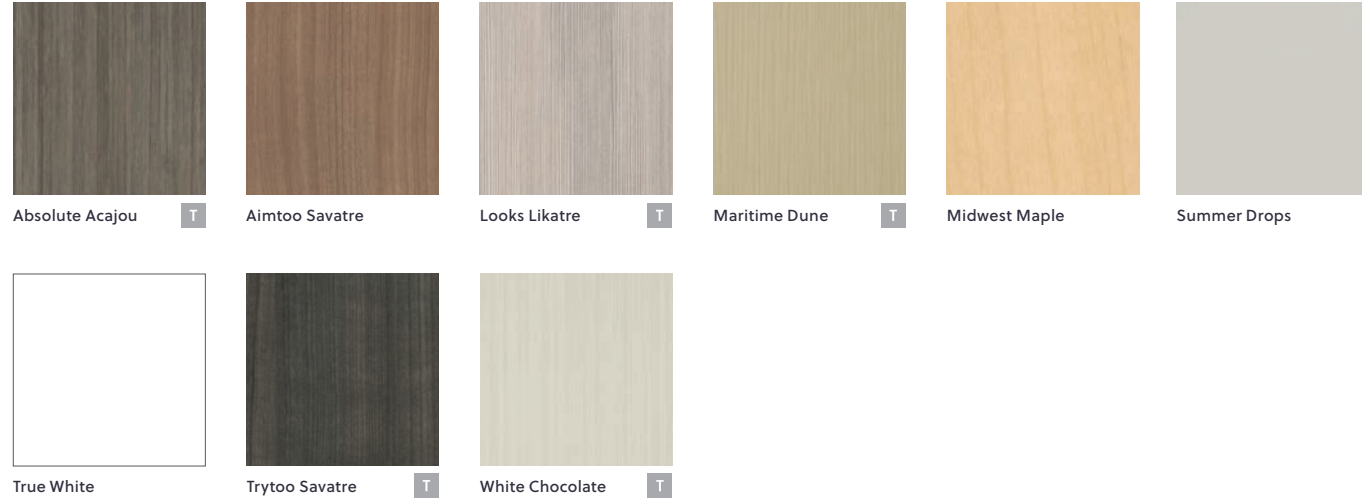

MATERIALS & FINISHES

Laminate Finish Options

NOTE:
Matching edge detail available for all laminate options above.
T = Indicates a textured laminate.