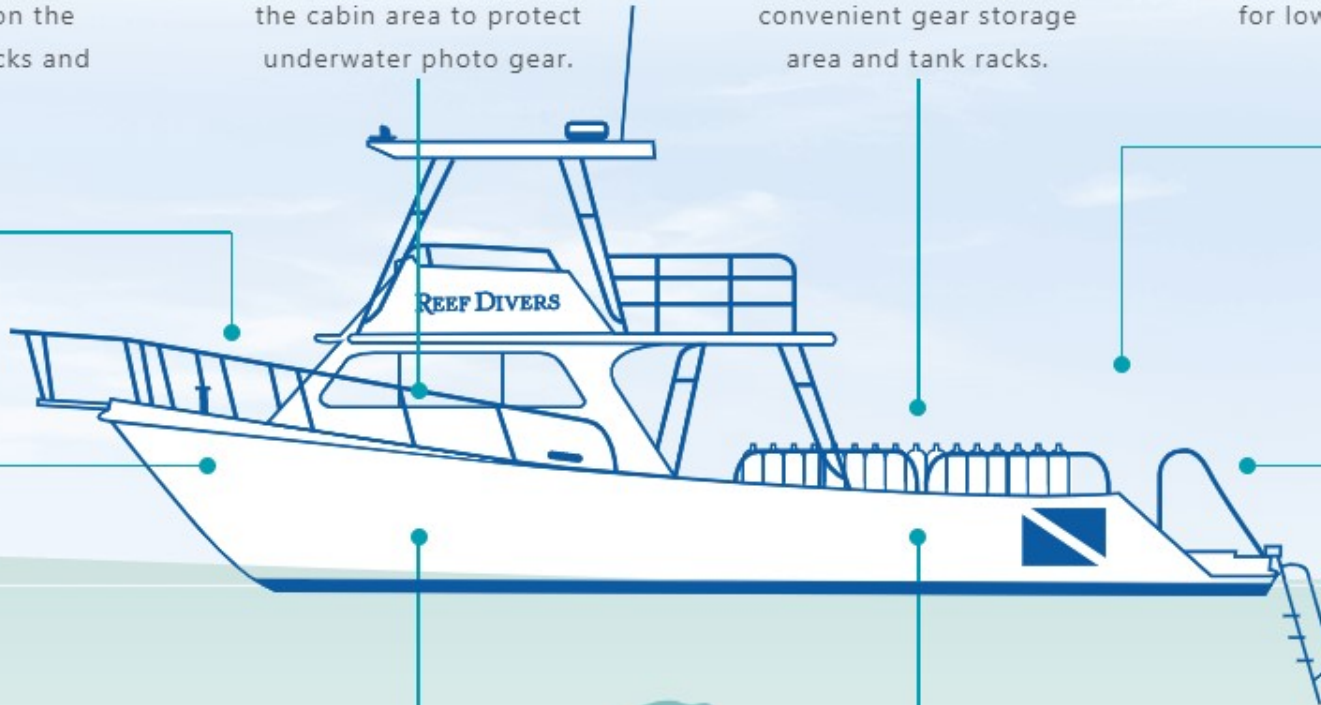

CUSTOM NEWTON FEATURES

Plenty of shade in addition to sunning areas on the forward and aft decks and bridge.

Padded camera table in the cabin area to protect underwater photo gear.

Comfortable bench seats, convenient gear storage area and tank racks.

A hang line and regulator for low-on-air safety stops.

Restroom facilities and freshwater shower for post-dive showers and rinsing off photo gear.

VHF radio, cell phone, diver emergency recall system, emergency oxygen and AED, first aid equipment, and U.S. Coast Guard approved boat safety equipment.

Towels, snacks and fresh, cold water on board for divers' comfort.

Easy exit from the water using dive ladders and handrails.