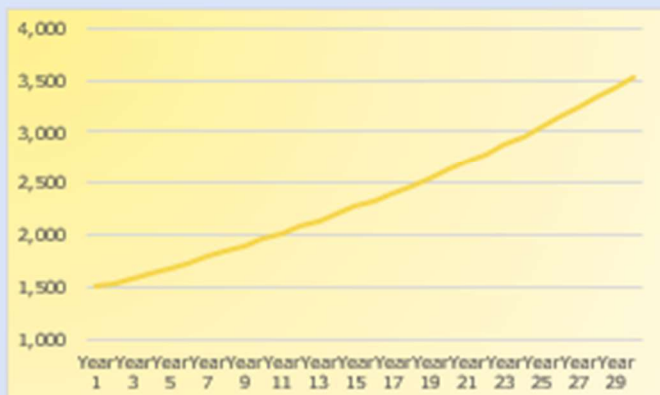

TINY MATH **BIG** SAVINGS !!

OWN VS RENT VS TINY

Year 1 Cost	Own	Rent	Tiny
Bank Payment	2,200	1,500	1,500
Utilities	300	350	75
Property Taxes	300	0	50
Maintenance	500	0	100
Insurance	150	50	50
Total Monthly Expenses	3,450	1,900	1,775
Less Tiny Estimated	1,775	1,775	
Ting Home Ownership Year 1 Savings	20,100	1,500	That's BIG money !!

TOTAL 30 YEAR COST COMPARISON OF OWN VS RENT VS TINY

30 Year Amount	Own	Rent	Tiny
Bank Payment	792,000	856,357	540,000
Utilities	171,271	199,817	42,818
Property Taxes	171,271	0	28,545
Maintenance	285,452	0	57,090
Insurance	85,636	28,545	28,545
Total Over 30 Years	1,505,631	1,084,719	696,999
Less Tiny Estimated	696,999	696,999	
Ting Home Ownership 30 Year Savings	808,632	387,721	That's BIG money !!

30 Year Rental Rate Increase