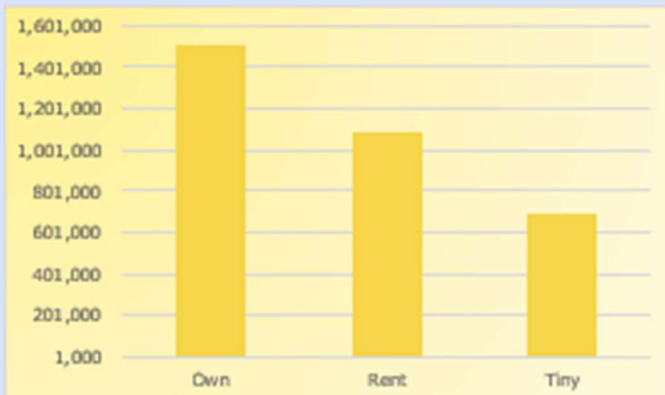

## OWN VS RENT VS TINY

Year 1 Cost	Own	Rent	Tiny
Bank Payment	2,200	1,500	1,500
Utilities	300	350	75
Property Taxes	300	0	50
Maintenance	500	0	100
Insurance	150	50	50
Total Monthly Expenses	<b>3,450</b>	<b>1,900</b>	<b>1,775</b>
Less Tiny Estimated	<b>1,775</b>	<b>1,775</b>	
<b>Ting Home Ownership Year 1 Savings</b>	<b>20,100</b>	<b>1,500</b>	<b>That's BIG money !!</b>

### TOTAL 30 YEAR COST COMPARISON OF OWN VS RENT VS TINY

30 Year Amount	Own	Rent	Tiny
Bank Payment	792,000	856,357	540,000
Utilities	171,271	199,817	42,818
Property Taxes	171,271	0	28,545
Maintenance	285,452	0	57,090
Insurance	85,636	28,545	28,545
Total Over 30 Years	<b>1,505,631</b>	<b>1,084,719</b>	<b>696,999</b>
Less Tiny Estimated	<b>696,999</b>	<b>696,999</b>	
<b>Ting Home Ownership 30 Year Savings</b>	<b>808,632</b>	<b>387,721</b>	<b>That's BIG money !!</b>

30 Year Rental Rate Increase

Total 30 Year Cost of Own vs Rent vs Tiny