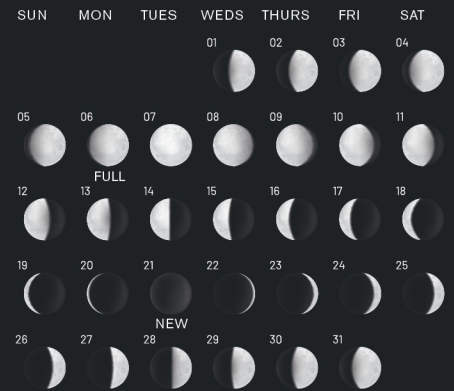

2023 MOON CALENDAR

JANUARY

FEBRUARY

MARCH

APRIL

MAY

JUNE

JULY

AUGUST

SEPTEMBER

OCTOBER

NOVEMBER

DECEMBER

1 Observable across parts of Australia and Indonesia. 2 Observable throughout southern Canada, southwestern United States, Central America, Columbia, and Brazil. 3 Observable throughout all of Europe, Asia, Africa, and Australia.