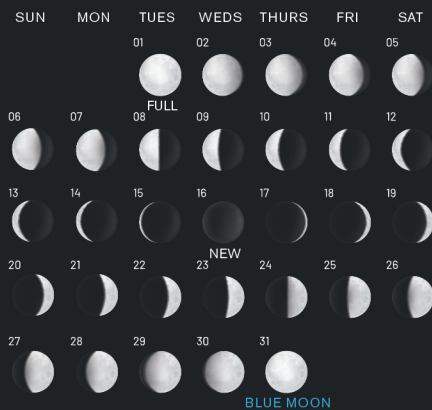

2023 MOON CALENDAR

JANUARY

FEBRUARY

MARCH

APRIL

MAY

JUNE

JULY

AUGUST

SEPTEMBER

OCTOBER

NOVEMBER

DECEMBER

1 Observable across parts of Australia and Indonesia. 2 Observable throughout southern Canada, southwestern United States, Central America, Columbia, and Brazil. 3 Observable throughout all of Europe, Asia, Africa, and Australia.