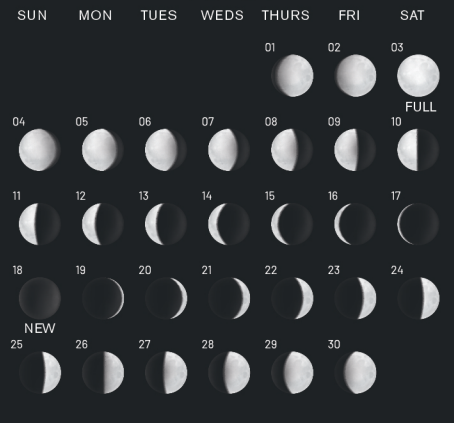

2023 MOON CALENDAR

JANUARY

FEBRUARY

MARCH

APRIL

MAY

JUNE

JULY

AUGUST

SEPTEMBER

OCTOBER

NOVEMBER

DECEMBER

1 Observable across parts of Australia and Indonesia. 2 Observable throughout southern Canada, southwestern United States, Central America, Columbia, and Brazil. 3 Observable throughout all of Europe, Asia, Africa, and Australia.