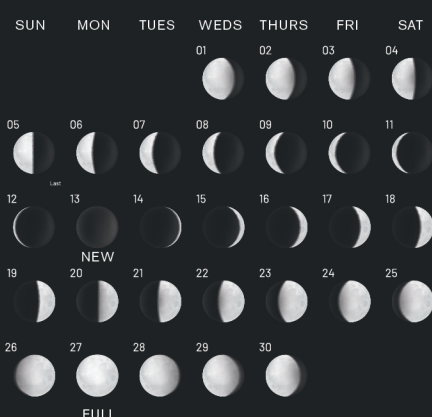

2023 MOON CALENDAR

JANUARY

FEBRUARY

MARCH

APRIL

MAY

JUNE

JULY

AUGUST

SEPTEMBER

OCTOBER

NOVEMBER

DECEMBER

1 Observable across parts of Australia and Indonesia. 2 Observable throughout southern Canada, southwestern United States, Central America, Columbia, and Brazil. 3 Observable throughout all of Europe, Asia, Africa, and Australia.