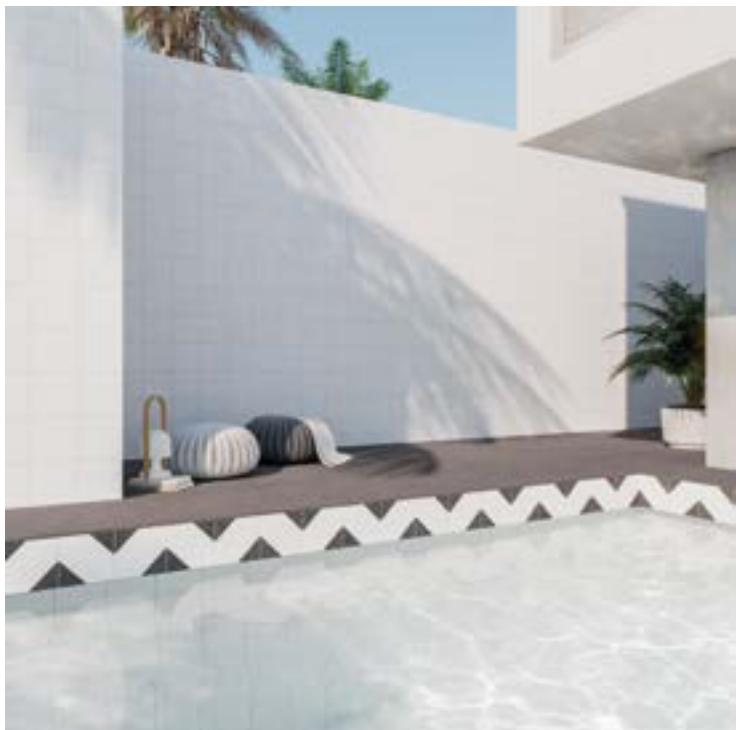

Outdoor living

Bejmat Biscuit Matt,
White Gloss, Ebony Gloss,
Lake Gloss & Lemonade Gloss

Outdoor living

Duo Cyan
Solo White

◀ **Cottage** White
Cottage Cotto

Drops Natural Off White
Drops Bit Decor Graphite