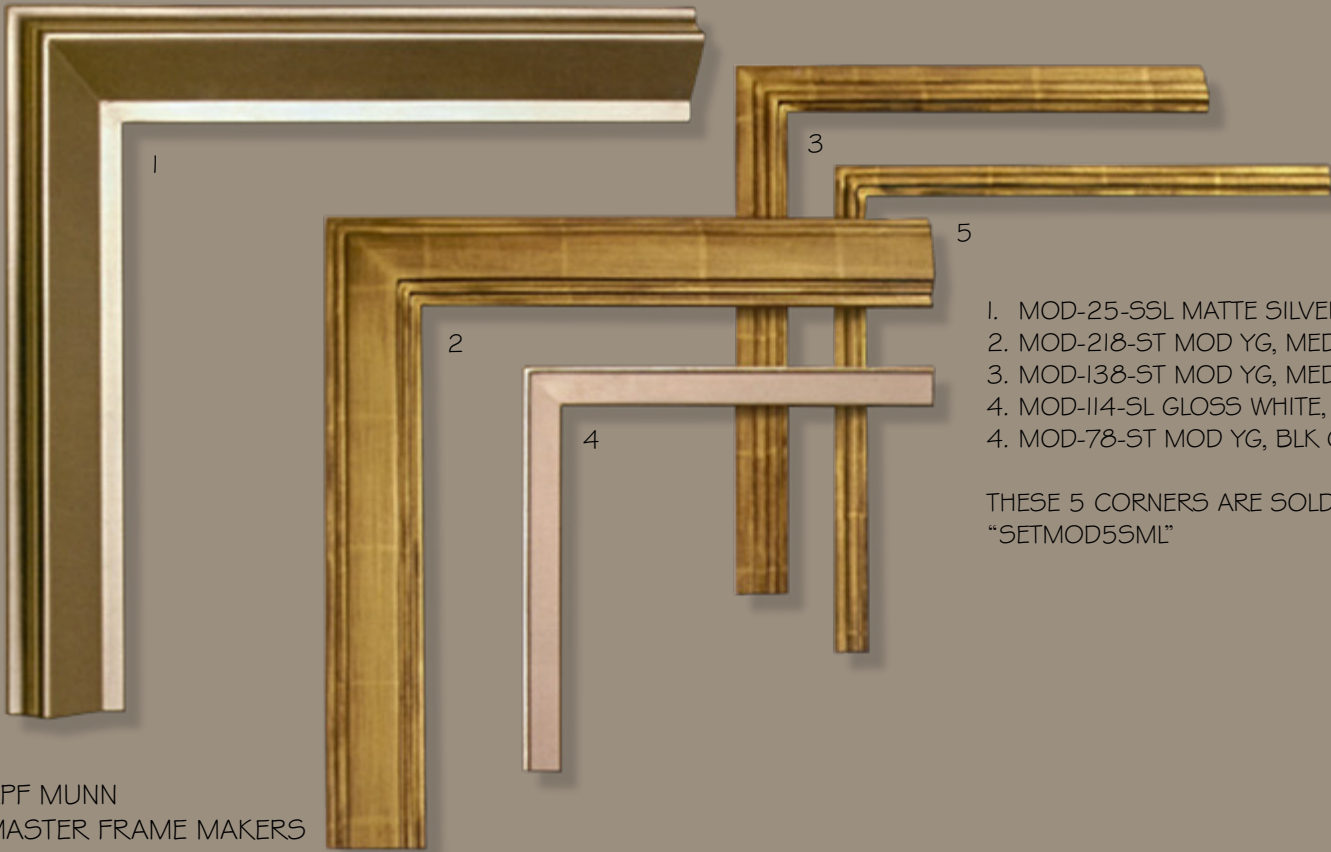

MOD-225 ST
2 1/4" Step

MOD-314 MOMA
3 1/4" High Front

MOD-218 ST
2 1/8" Step

MOD-138 ST
1 3/8" Step

MOD-114 SL
1 1/4" Slope

MOD-78 ST
7/8" Step

MOD-4 RC
4" Reverse Cove

MOD-434 ST
4 3/4" Step

MOD-45 CO
4 1/2" Cove

MOD-35 SL
3 1/2" Slope

MOD-4 ST
4" Step

MOD-334 CO
3 3/4" Cove

MOD-378
3 7/8" Flat Panel

MOD-35 SSL
3 1/2" Steep Slope

MOD-3 MAR
3" Mann

MOD-25 SSL
2 1/2" Steep Slope

1. MOD-25-SSL MATTE SILVER (WG)
2. MOD-218-ST MOD YG, MED RR
3. MOD-138-ST MOD YG, MED RR
4. MOD-114-SL GLOSS WHITE, WG TOP, LT RR
5. MOD-78-ST MOD YG, BLK CLAY, MED RUB

THESE 5 CORNERS ARE SOLD AS**
"SETMOD5SML"