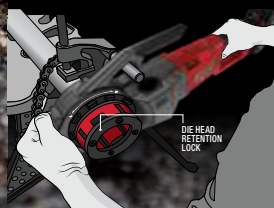

NO ENGAGEMENT WITH SPINNING DIE HEAD

UNMATCHED PRODUCTIVITY