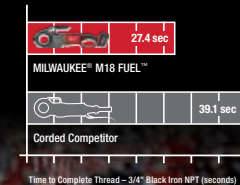

COMPATIBLE ACCESSORIES

The M18 FUEL™ Pipe Threader w/ ONE-KEY™ is compatible with most pipe threading accessories, including, but not limited to: RIDGID® 12-R Die Heads, Reed R12+ Die Heads and RIDGID® Power Pipe Cutters.