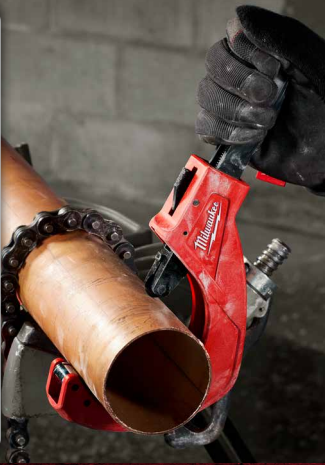

TAPE MEASURES

$16⁹⁹
16' Compact Magnetic Tape Measure (48-22-0316)

$19⁹⁹
25' Compact Magnetic Tape Measure (48-22-0325)

$29⁹⁹
35' Compact Magnetic Tape Measure (48-22-0335)

$22⁹⁹
16' Wide Blade Magnetic Tape Measure (48-22-0216M)

$27⁹⁹
25' Wide Blade Magnetic Tape Measure (48-22-0225M)

$29⁹⁹
25' STUD Magnetic Tape Measure (48-22-9725M)

CUTTERS

$22⁹⁹
1" Mini Copper Tubing Cutter (48-22-4251)

$24⁹⁹
Tubing Cutter (48-22-4202)

$29⁹⁹
1" Constant Swing Copper Tubing Cutter (48-22-4259)

$49⁹⁹
1-1/2 in. Constant Swing Copper Tubing Cutter (48-22-4252)

$50⁹⁹
3PC Close Quarters Tubing Cutter Set (48-22-4263)

$58⁹⁹
1-5/8" Ratcheting Pipe Cutter (48-22-4210)

$77⁹⁹
2-1/2" Quick Adjust Copper Tubing Cutter (48-22-4253)

$89⁹⁹
2-3/8" Ratcheting Pipe Cutter (48-22-4215)

PIPE WRENCHES

$44⁹⁹
14" Aluminum Pipe Wrench (48-22-7214)

$49⁹⁹
10L Aluminum Pipe Wrench (48-22-7213)

$59⁹⁹
18" Aluminum Pipe Wrench (48-22-7218)

$99⁹⁹
14" Cheater Pipe Wrench (48-22-7314)

PLUMBING SOLUTIONS

$17⁹⁹
4 PC Hook and Pick Set (48-22-9215)

$22⁹⁹
11" TORQUE LOCK™ Locking C-Clamp Swivel Jaws (48-22-3521)

$199⁹⁹
EXACT™ 1-3/8" SINK Knockout Set (49-16-2702)