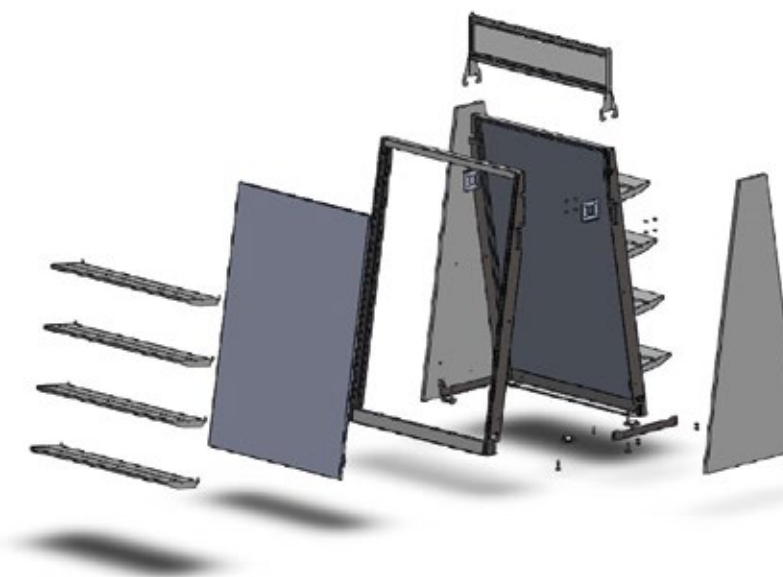

steel tiles back panels
laminated end panels