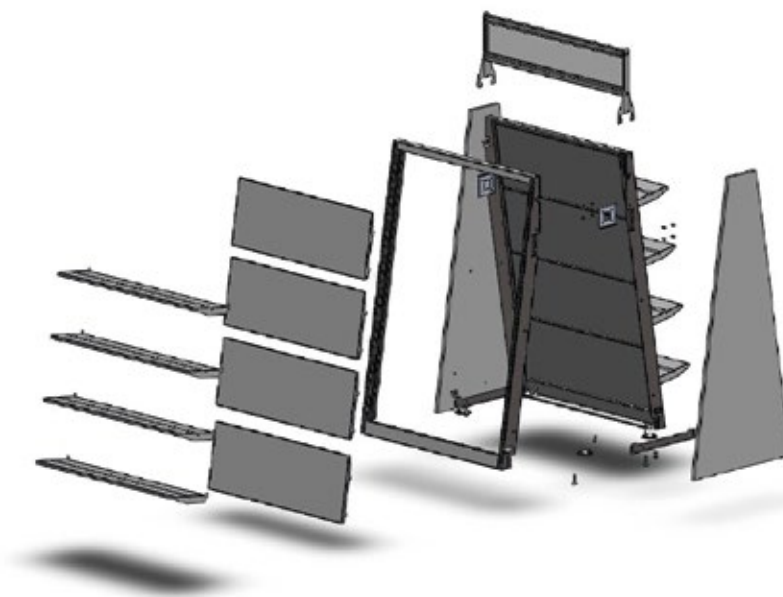

elements 54" high double face unit

steel tiles back panels
laminated end panels