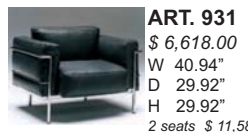

ART. 532-2
$ 7,405.00
W 47.24"
D 22.04"
H 14.96"