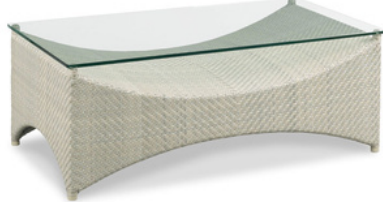

Saint Lucia Collection - Floral Gray

Our sculptural St. Lucia Collection mixes materials for an elegant effect. The seamless juxtaposition of textures and the graceful play of curves and angles is understated, compelling, and complex. The all-weather wicker weave is constructed from durable aluminum, and dining chairs stack for quick storage.

Characteristics

Finish: #71 Floral Gray

Stock Fabric: Panama Blanco

Material: Powder coated aluminum with handwoven synthetic fiber

Saint Lucia Outdoor Pub Table
O-5073-71
36" W x 36" D x 42" H

Saint Lucia Café Table
O-5074-71
48" W x 48" D x 30" H

Saint Lucia Outdoor Bar Stool
O-7260-71
24" W x 27" D x 47" H