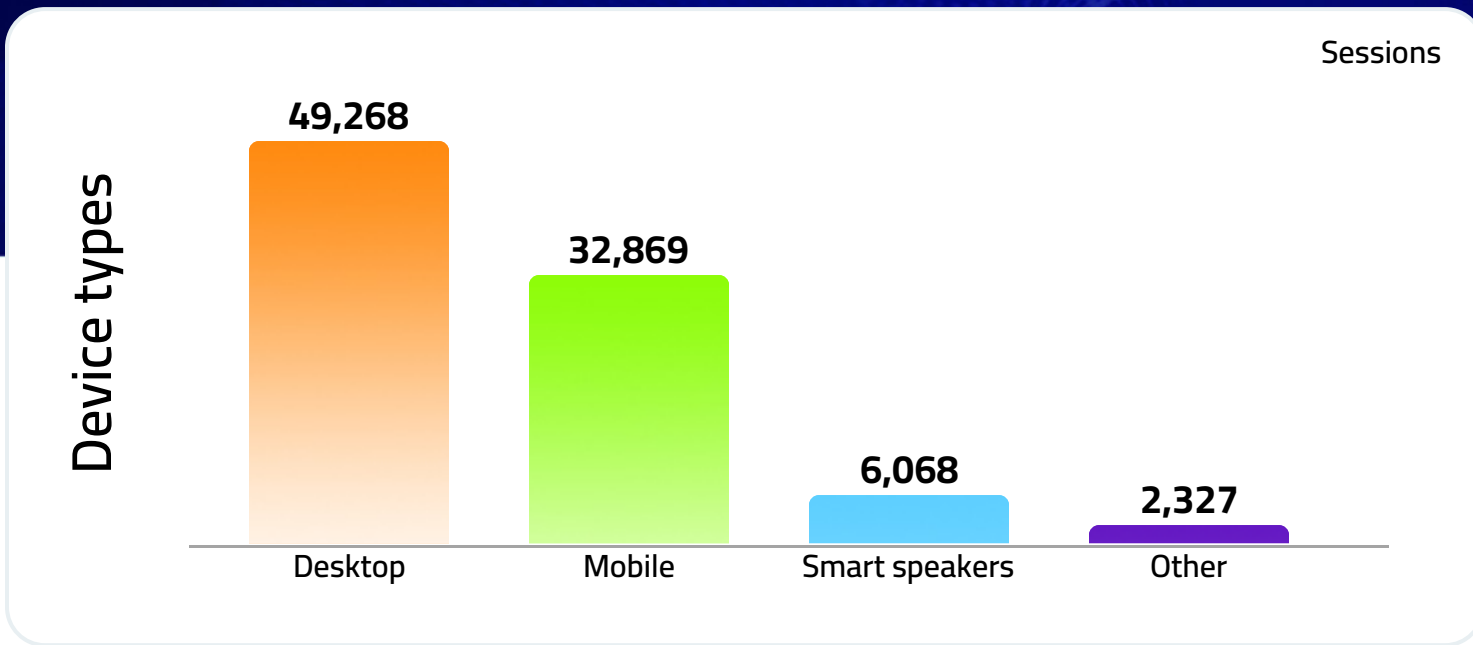

## Tap Into 90,532 Listeners with Kudzu 104.9 Classic Country!

### Unlock the Power of Local Advertising with Kudzu 104.9 Classic Country!

**Extensive Daily Audience:**

With an average of 3,018 listener sessions daily, your message stays top-of-mind and resonates with our active, engaged audience.

**Guaranteed Engagement:**

With 23 minutes of listen time on average, your ads have the perfect opportunity to captivate your audience and drive real results.

**Prime Opportunity:**

Our prime listening hours align perfectly with daily commutes, ensuring your message reaches consumers when they're most engaged and ready to act.

### Time of day audience

Target your audience during our high-engagement hours from 7A-7P, with peak activity between 8A-6P putting your message in front of listeners when they're most likely to take action.