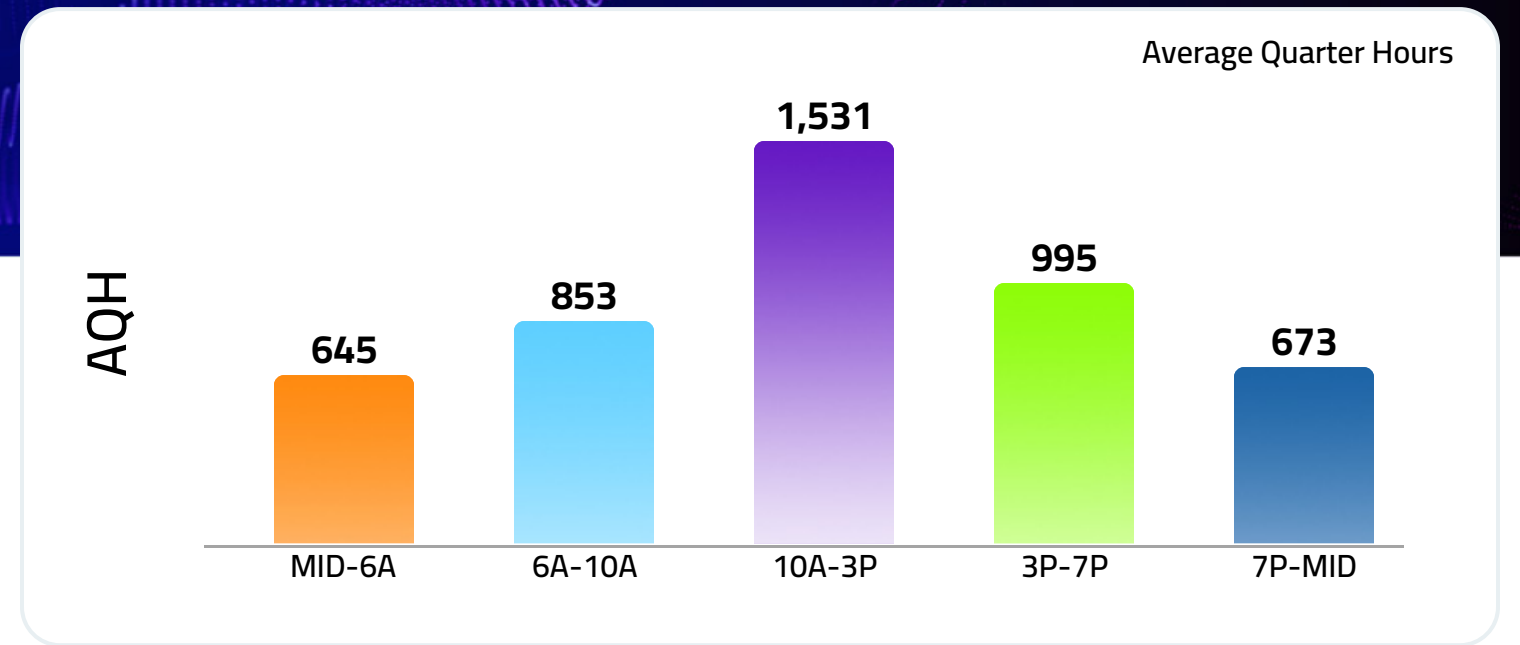

## Tap Into 90,532 Listeners with Kudzu 104.9 Classic Country!