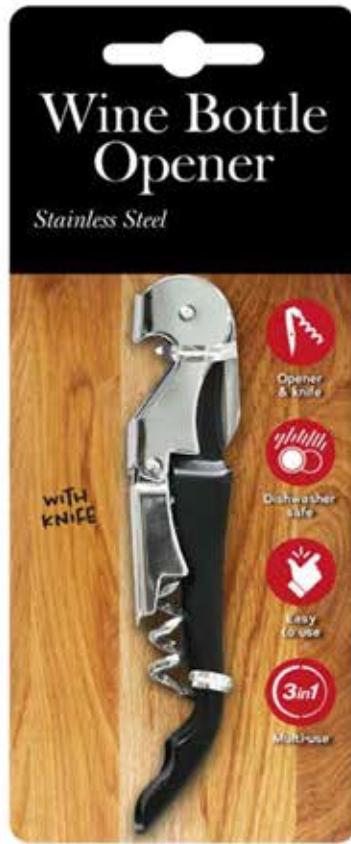

Wine Bottle Opener with Knife
KA0729 • CTN QTY 24