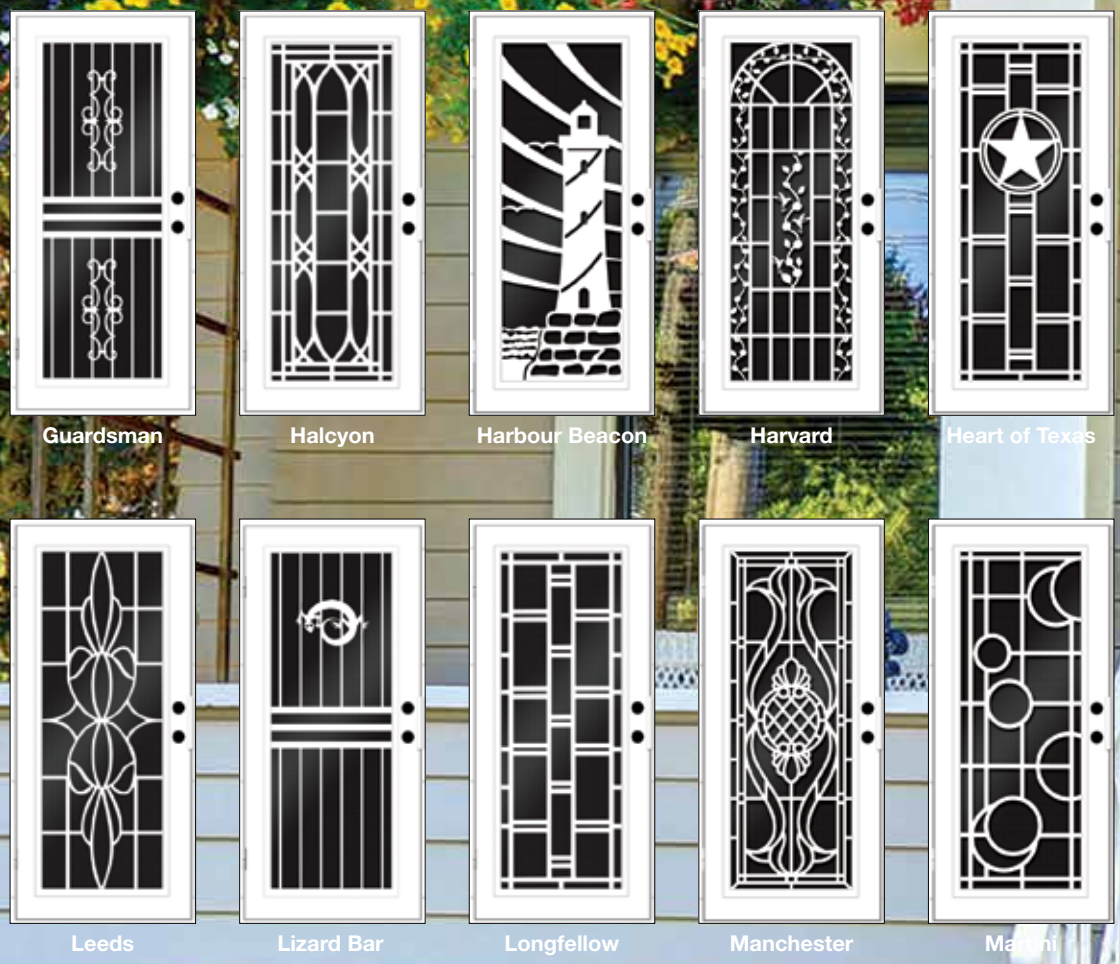

Full View

Garland

Images shown are 36" x 80" doors and show the direction of the design when it is manufactured. Designs will change slightly with door width and height variations.

Premium Security Doors

Design Gallery

Guardsman

Halcyon

Harbour Beacon

Harvard

Heart of Texas

Leeds

Lizard Bar

Longfellow

Manchester

Marini

Images shown are 36" x 80" doors and show the direction of the design when it is manufactured. Designs will change slightly with door width and height variations.

Premium Security Doors