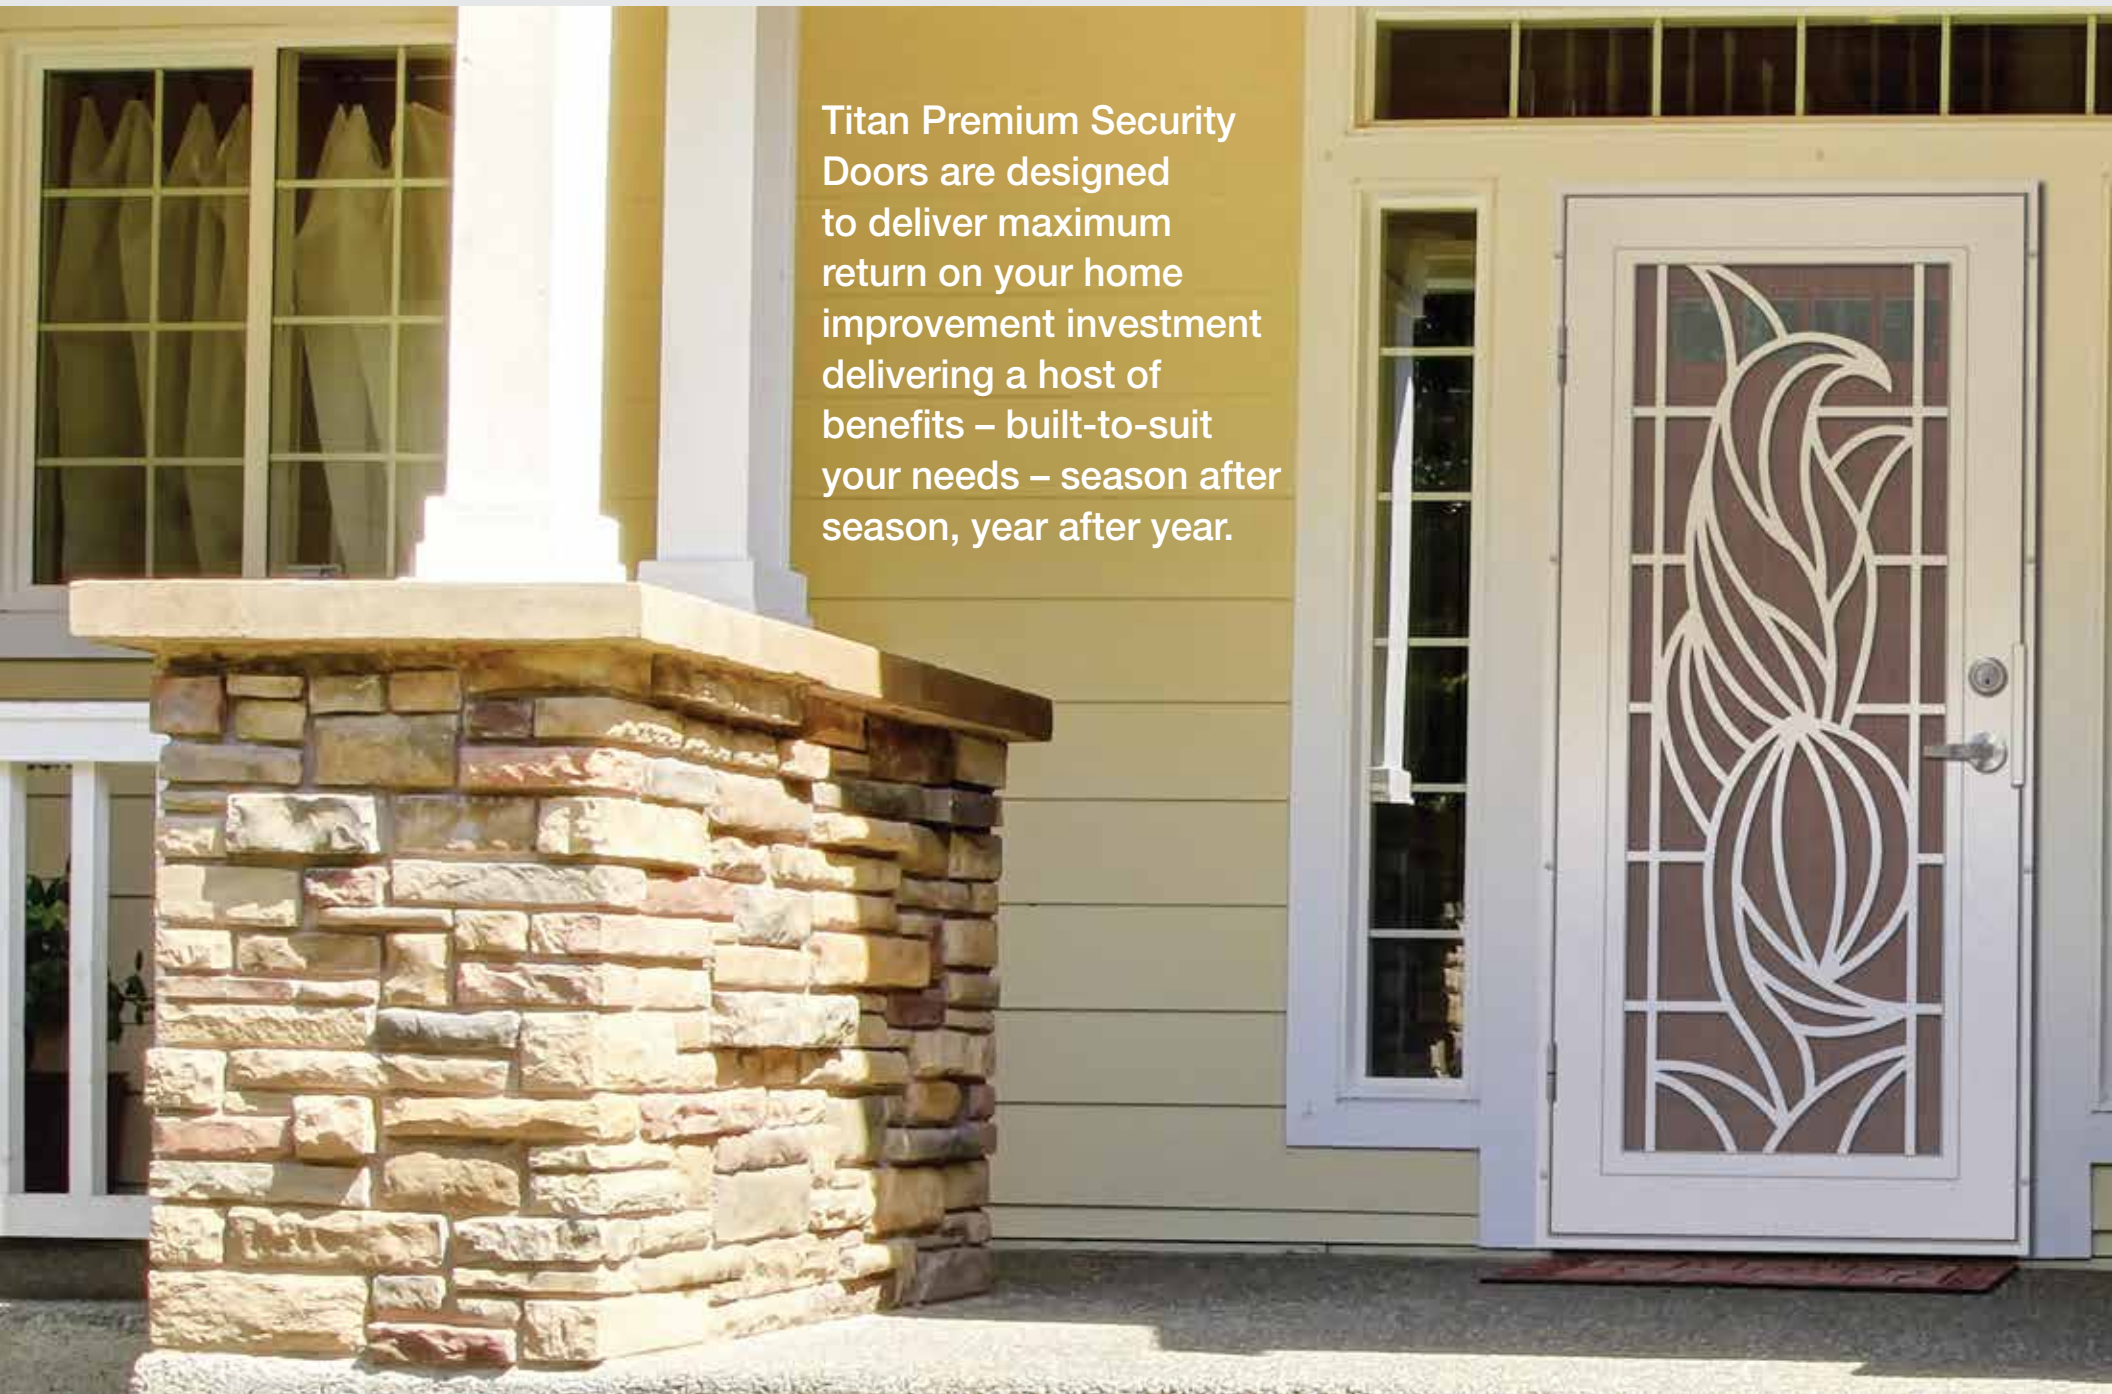

A lifetime of value...

Titan Premium Security Doors are designed to deliver maximum return on your home improvement investment delivering a host of benefits – built-to-suit your needs – season after season, year after year.