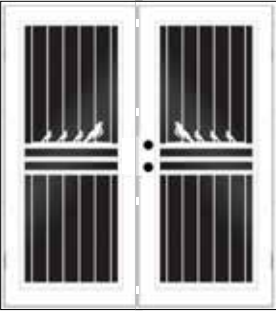

Lizard Bar

Quail Covey