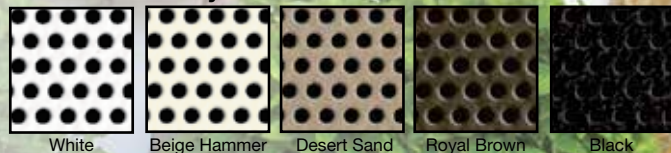

Aluminum Security Screen