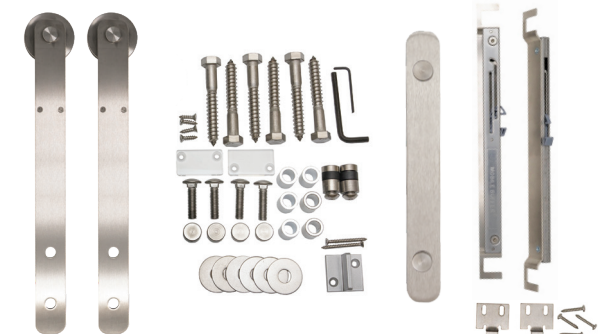

Stainless Steel Bypass Hangers

STAINLESS STEEL BYPASS HANGERS FEATURES

- Solid stainless steel
- Brushed finish
- Maximum door weight: 400 lbs.
- Maximum door thickness: 2 1/4"
- Soft Close Option Available
- Maximum track length available: 8 ft.
- Great for exterior or high moisture areas