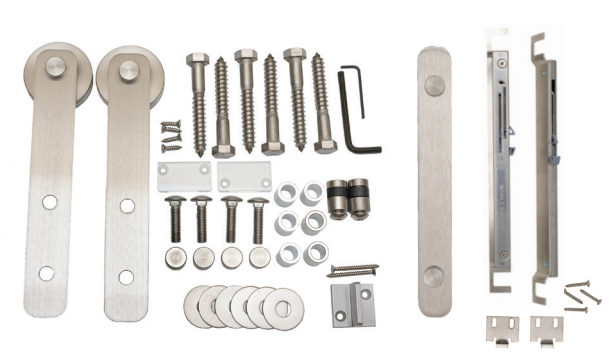

### BUILDERS SERIES FEATURES

- Maximum finished opening width: 96"
- Maximum door thickness: 1 3/4"
- Maximum door weight: 225 lbs.
- All finishes are powder coated steel
- One opening per track hardware kit
- Track lengths: 55", 67", 79", 91", 103"