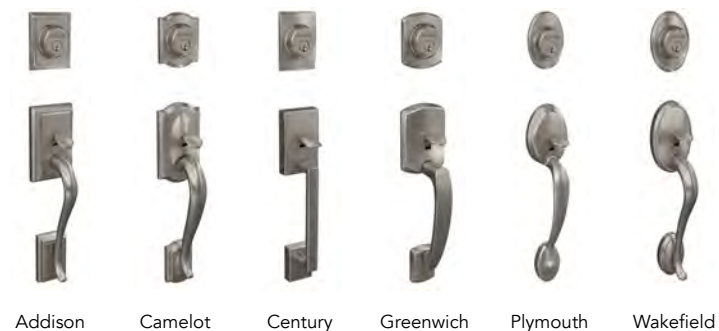

[Schlage Keypad Lever Sell Sheet](#)

Introducing Schlage **Custom**[™] Door Hardware.

Architecturally-inspired designs that reflect your unique taste and add a whole new dimension of personal style to every room.

Schlage Resource Guide

MECHANICAL SECURITY COLLATERAL LINKS

(Click product image to view sell sheet)

Schlage Custom Brochure

FC SERIES LEVERS AND KNOBS

FC SERIES HANDLESETS

FCT SERIES HANDLESETS

Schlage Resource Guide

MECHANICAL SECURITY COLLATERAL LINKS

(Click product image to view sell sheet)

B SERIES DEADBOLTS*

Single cylinder

Double cylinder

F SERIES HANDLESETS

Addison Brookshire Camelot Century

Greenwich Plymouth Wakefield

F SERIES LEVERS AND KNOBS*

Accent Avanti Avila Birmingham Broadway Champagne Elan

Flair Jazz Latitude Manhattan Merano Northbrook Sacramento

Andover Bell Bowery Georgian Orbit Plymouth Siena

* Decorative trim options available with B-Series deadbolts and F-Series levers and knobs. View deco options on each sell sheet.