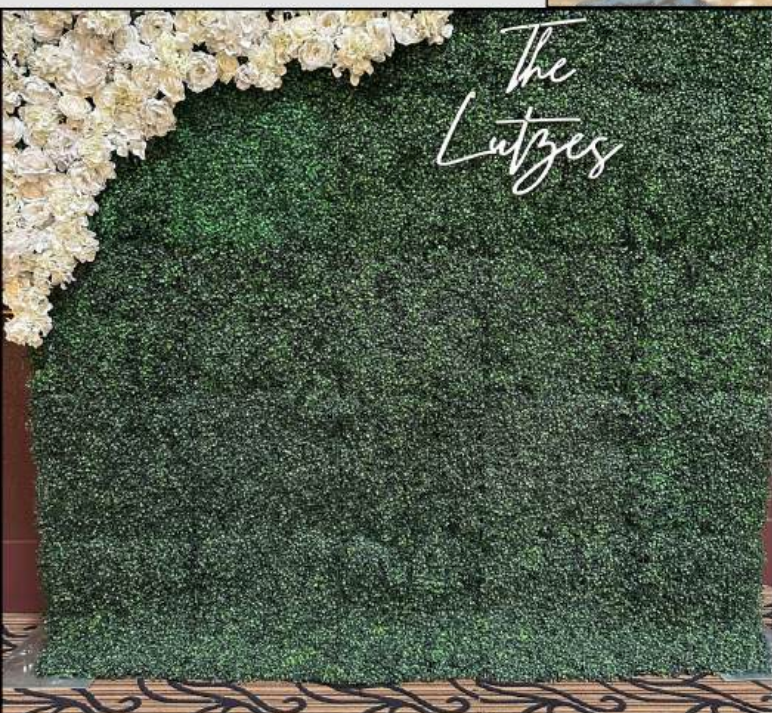

STANDARD 8X8'

\$400
Fits 3-5 people
Great for photo booths,
sweetheart tables, added decor
Add a standard balloon garland
or flowers for an additional \$50

FULL 8X10'

\$450
Fits 4-6 people
Add a standard balloon garland or
flowers for an additional \$50

DELUXE 8X12'

\$500
Fits 5-8 people
Add a standard balloon garland or
flowers for an additional \$50

Set up and tear
down are
included

8x16'
\$550

8x20'
\$600

Prices do not
include taxes

PRICING GUIDE

FLOWER WALLS

SMALL 8X4'

\$200

Fits 1 person

Great for showers, individual photos, headshots

STANDARD 8X8'

\$400

Fits 3-5 people

Add a standard balloon garland for an additional \$50