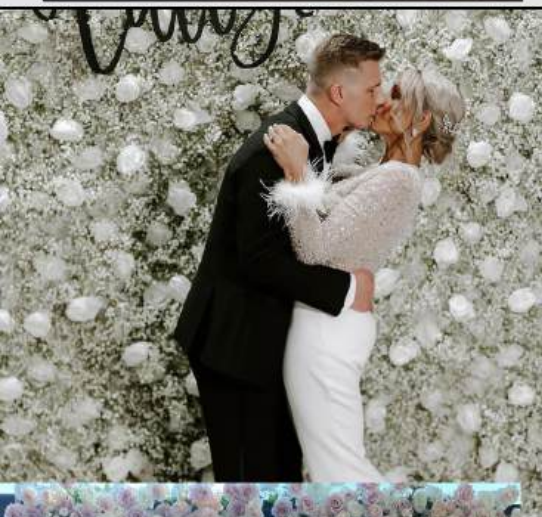

DELUXE 8X16'

\$750

Fits 5-8 people

Add a standard balloon garland or flowers for an additional \$50

Set up and tear down are included

Prices do not include taxes

PRICING GUIDE

SHIMMER WALLS