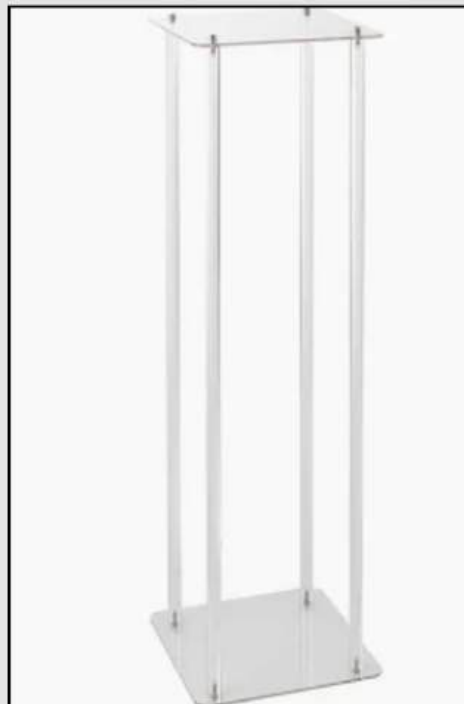

- 32in clear centerpiece stand: $35
- 32in clear centerpiece stand w/ flowers: $60
- 32in gold centerpiece stand: $35
- 32in gold centerpiece stand w/ flowers: $60
- Black votives w/ flowers: $10
- Tall White pedestals 46in tall w/ flowers: $70
- Short White pedestals w/ flowers: $60
- 39in gold candelabra: $40

Other centerpiece stands or votives may be available upon request.

**Silk Artificial
Flowers**

**Set up and tear
down are
included**

**Prices do not
include taxes**

**Flowers are
customizable**