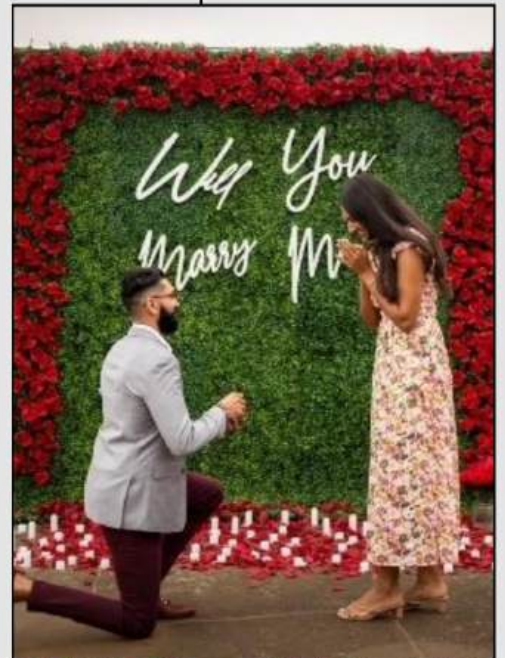

STANDARD 8X8'

$400
Fits 3-5 people
Great for photo booths,
sweetheart tables, added decor
Add a standard balloon garland
or flowers for an additional $50

FULL 8X10'

$450
Fits 4-6 people
Add a standard balloon garland or
flowers for an additional $50

DELUXE 8X12'

$500
Fits 5-8 people
Add a standard balloon garland or
flowers for an additional $50

Set up and tear
down are
included

8x16'
$550

8x20'
$600

Prices do not
include taxes