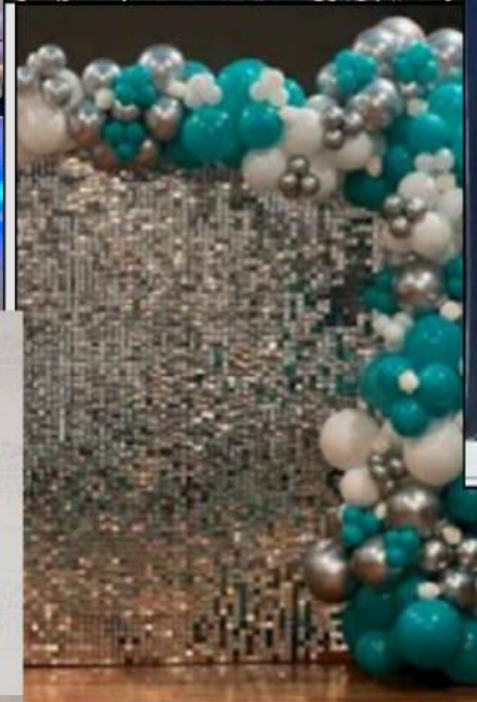

PRICING GUIDE

SHIMMER WALLS

MEDIUM 8X6'

$300

Fits 2-4 people

Add a standard balloon garland for an additional $50

STANDARD 8X8'

MOST POPULAR

$375

Fits 2-4 people

Add a standard balloon garland for an additional $50

DELUXE 8X10'

$425

Fits 3-5 people

Add a standard balloon garland or flowers for an additional $50

Set up and tear down are included

DELUXE 8X12'

$475

Prices do not include taxes