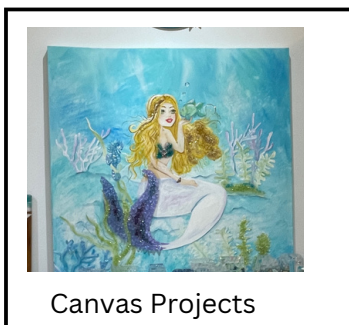

Set of 4 coasters

Mermaid, Seahorses, & more

Geodes

Canvas Projects

Oysters & Clamshells

Here's to always creating  Stef & Ashleigh

5309 Shirley Street \* Naples, FL 34109  
Ashleigh 239-293-8051  
Stef 516-885-0470