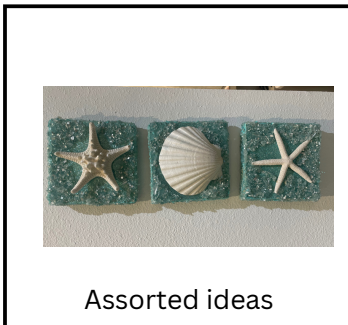

Large letters 8"

Geode Tray "

3 or more letters save 15%

Tray & coasters

Custom project

Creative boards

Sand Dollar Wall Hanging

Assorted ideas