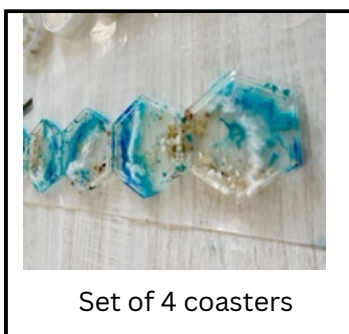

5309 Shirley Street \* Naples, FL 34109  
Ashleigh 239-293-8051.  
Stef 516-885-0470

Small cutting board

Medium cutting board

Large cutting board

Lazy susan

All resin charcuterie

Vanity trays

Acrylic tray w/handles

Set of 4 coasters

Mermaid, Seahorses, & more

Geodes

Canvas Projects

Oysters & Clamshells

Here's to always creating  Stef & Ashleigh

5309 Shirley Street \* Naples, FL 34109  
Ashleigh 239-293-8051  
Stef 516-885-0470