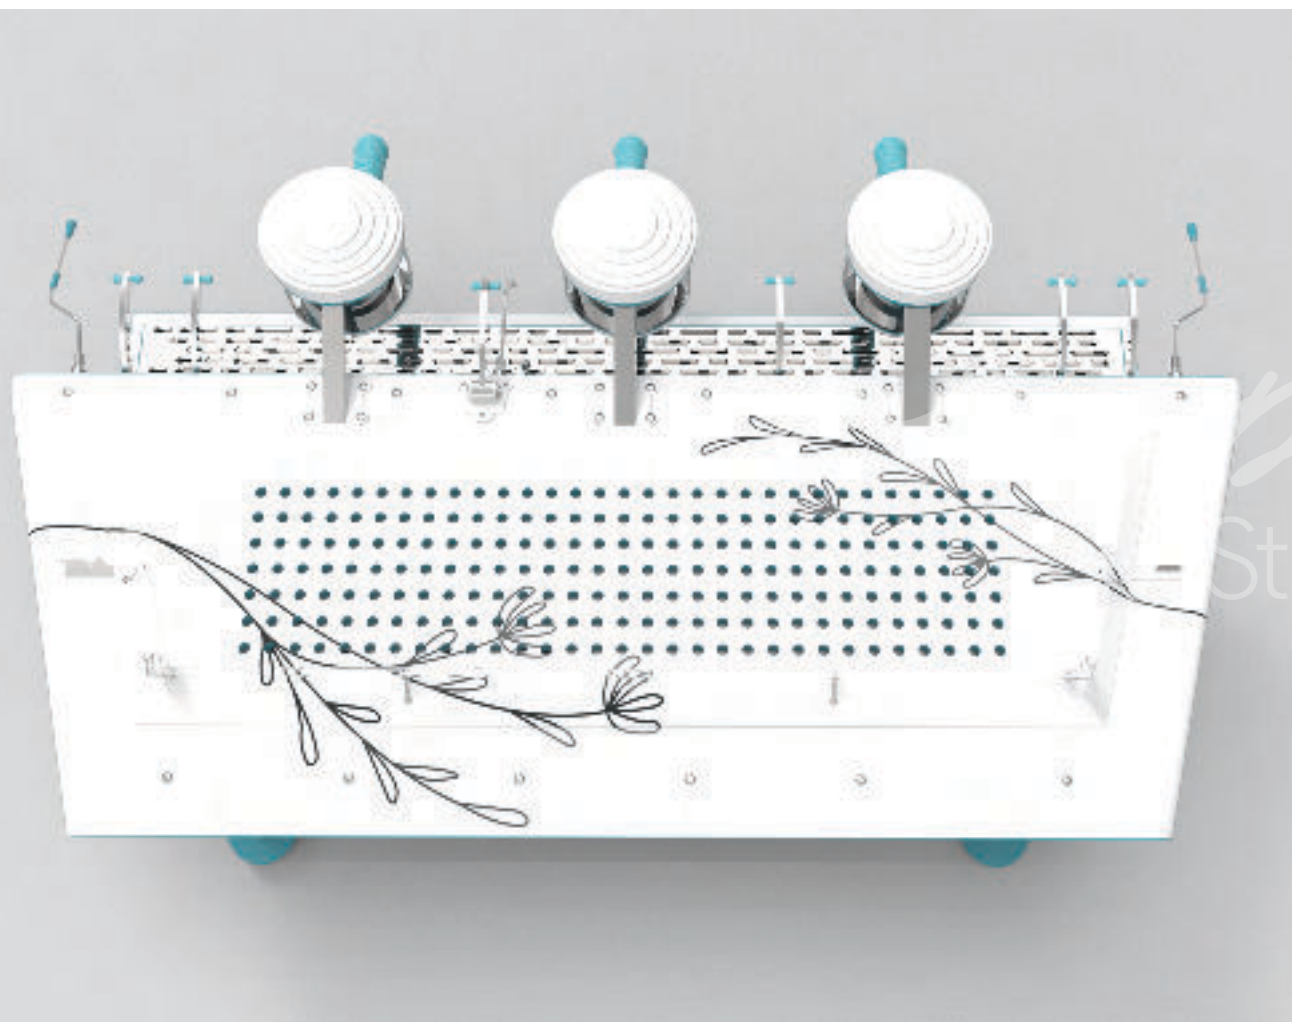

Poseidon

Poseidon

CMF Design
Colour Material Finish

CMF design for an espresso machine to suit the ambience of
01 Tiffany and Co.
02 Agent Jack's

Studio

F & CO
1837

Interior accessory design

- 01 Generative design for shelf stand
- 02 Chandelier design