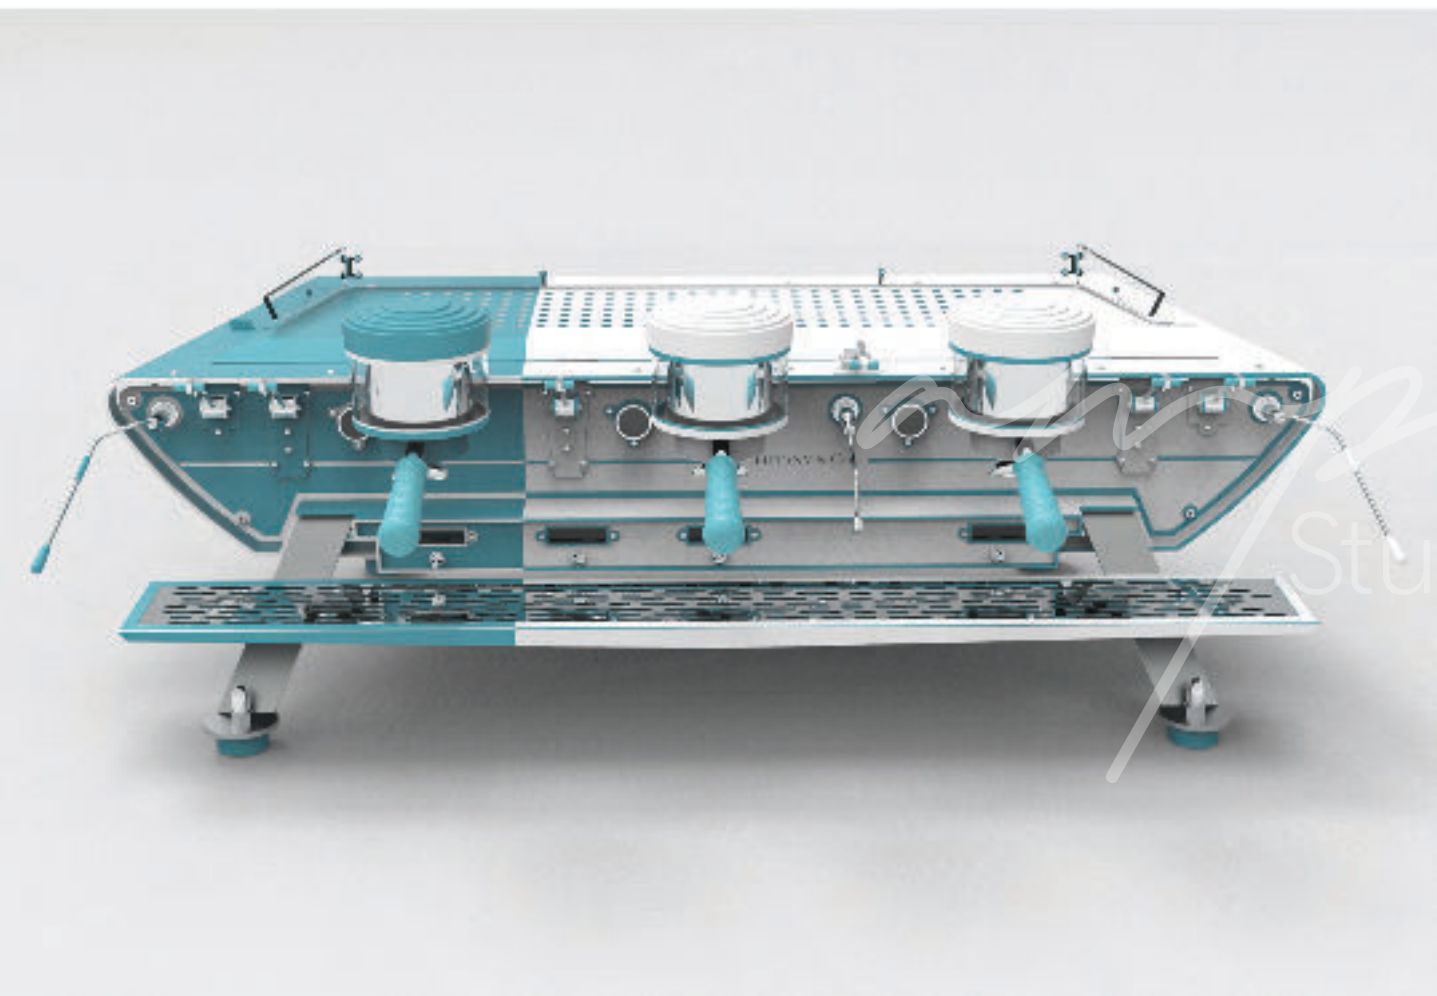

Poseidon

Poseidon

CMF Design
Colour Material Finish

CMF design for an espresso machine to suit the ambience of
01 Tiffany and Co.
02 Agent Jack's

Studio

F & CO
1837

Interior accessory design

- 01 Generative design for shelf stand
- 02 Chandelier design