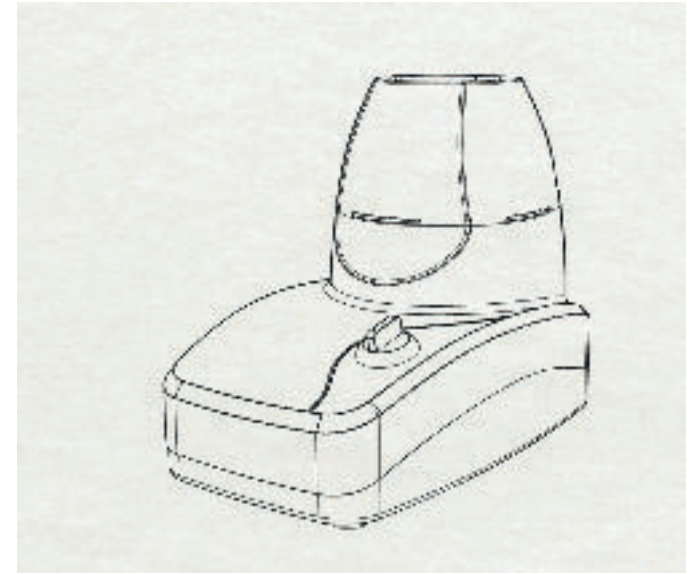

- 01 Kitchen mixer
- 02 Smart BP machine
- 03 Smart stb remote