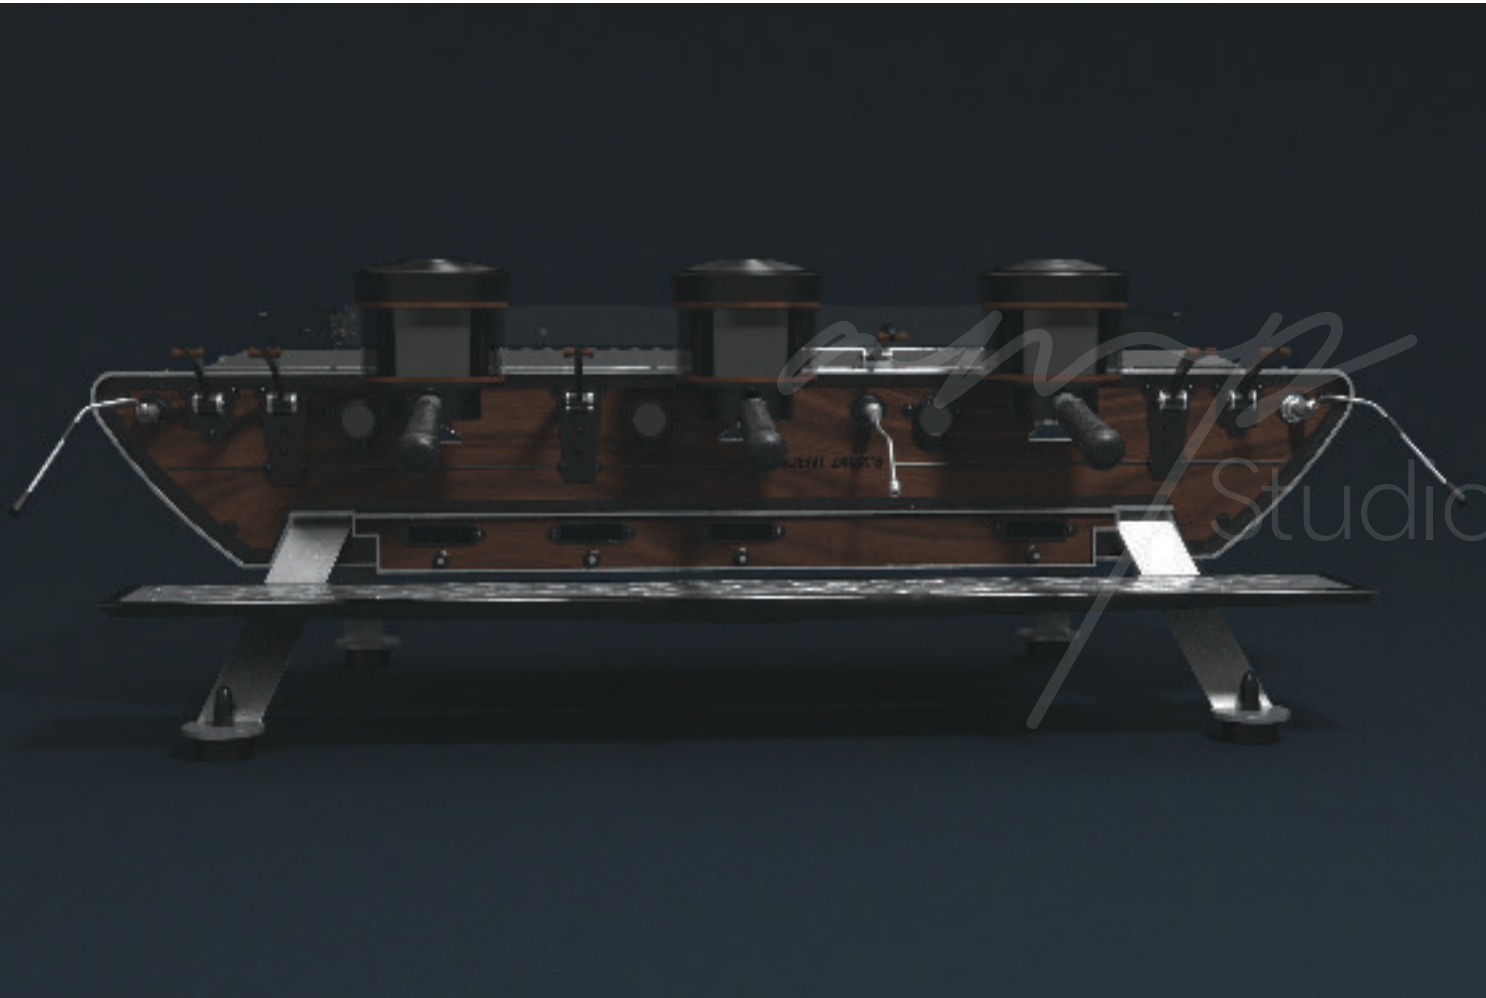

Poseidon

Poseidon

CMF Design
Colour Material Finish

CMF design for an espresso machine to suit the ambience of
01 Tiffany and Co.
02 Agent Jack's

Studio

F & CO
1837

Interior accessory design

- 01 Generative design for shelf stand
- 02 Chandelier design