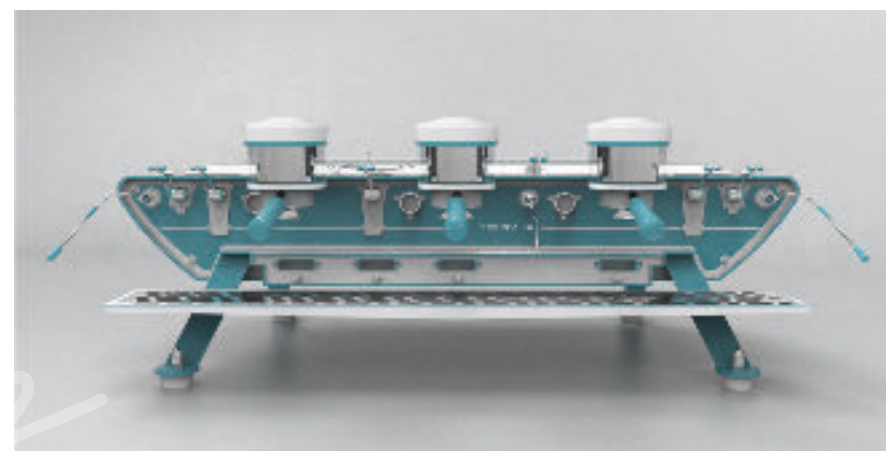

Poseidon

Poseidon

CMF Design
Colour Material Finish

CMF design for an espresso machine to suit the ambience of
01 Tiffany and Co.
02 Agent Jack's

Studio

F & CO
1837

Interior accessory design

- 01 Generative design for shelf stand
- 02 Chandelier design