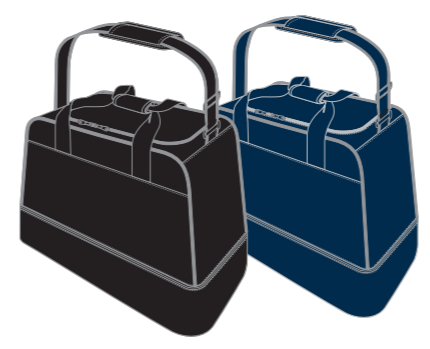

718 PREMIUM SQUAD KIT BAG

MULTI-PURPOSE, 50 LITRE KIT BAG

- High tenacity pu coated polyester 500d fabric
- Large easy-access main compartment
- Used kit and boot storage compartment
- Internal zip pocket
- Embroidery and print access on top and 4 panelled sides