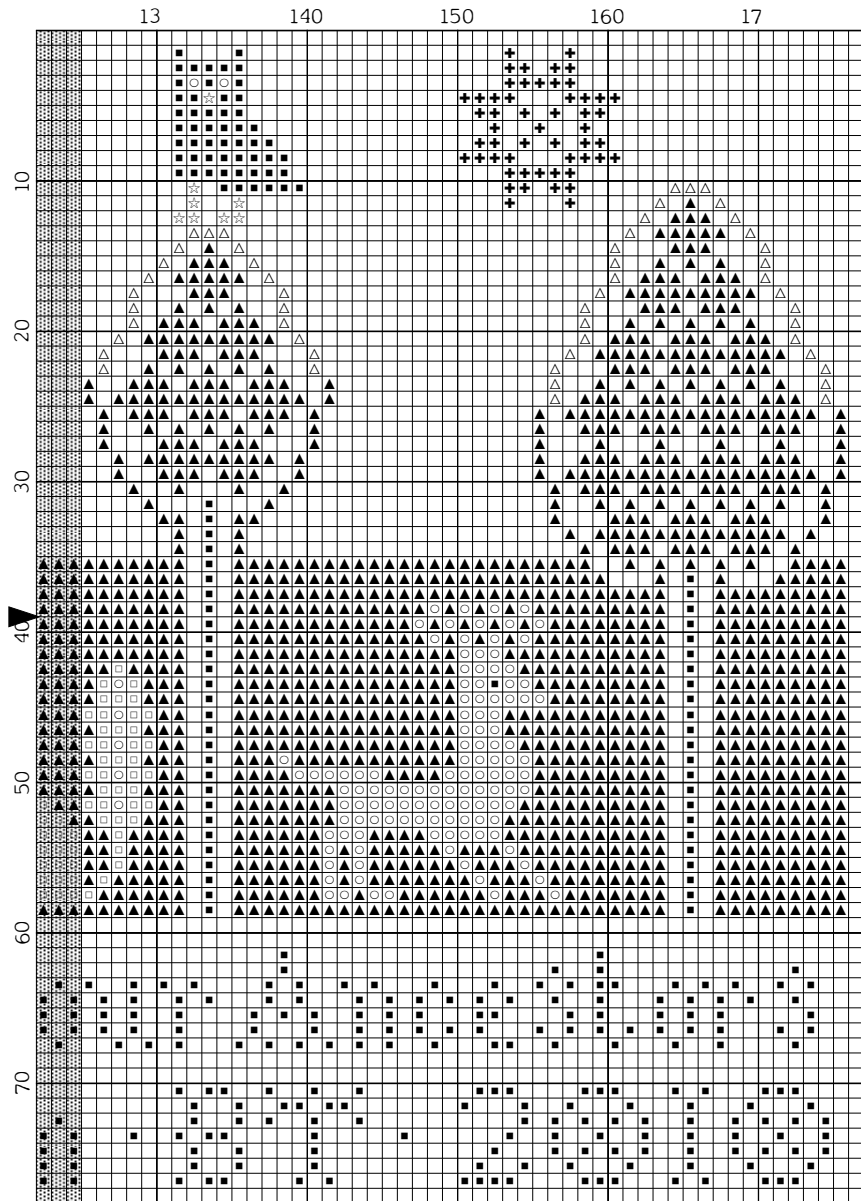

Earth Day Sampler ... a Heartstring Samplers design by Beth Twist.

2010... All Rights Reserved

For new designs & info, go to www.thetwistfamily.blogspot.com

Earth Day Sampler ... a Heartstring Samplers design by Beth Twist.

Legend:

- ☆ DMC-680 old gold - dk
- DMC-839 beige brown - dk
- DMC-841 beige brown - lt
- ⊕ DMC-926 gray green - md
- ▲ DMC-3011 khaki green - dk
- △ DMC-3013 khaki green - lt
- DMC-3033 mocha brown - vy lt