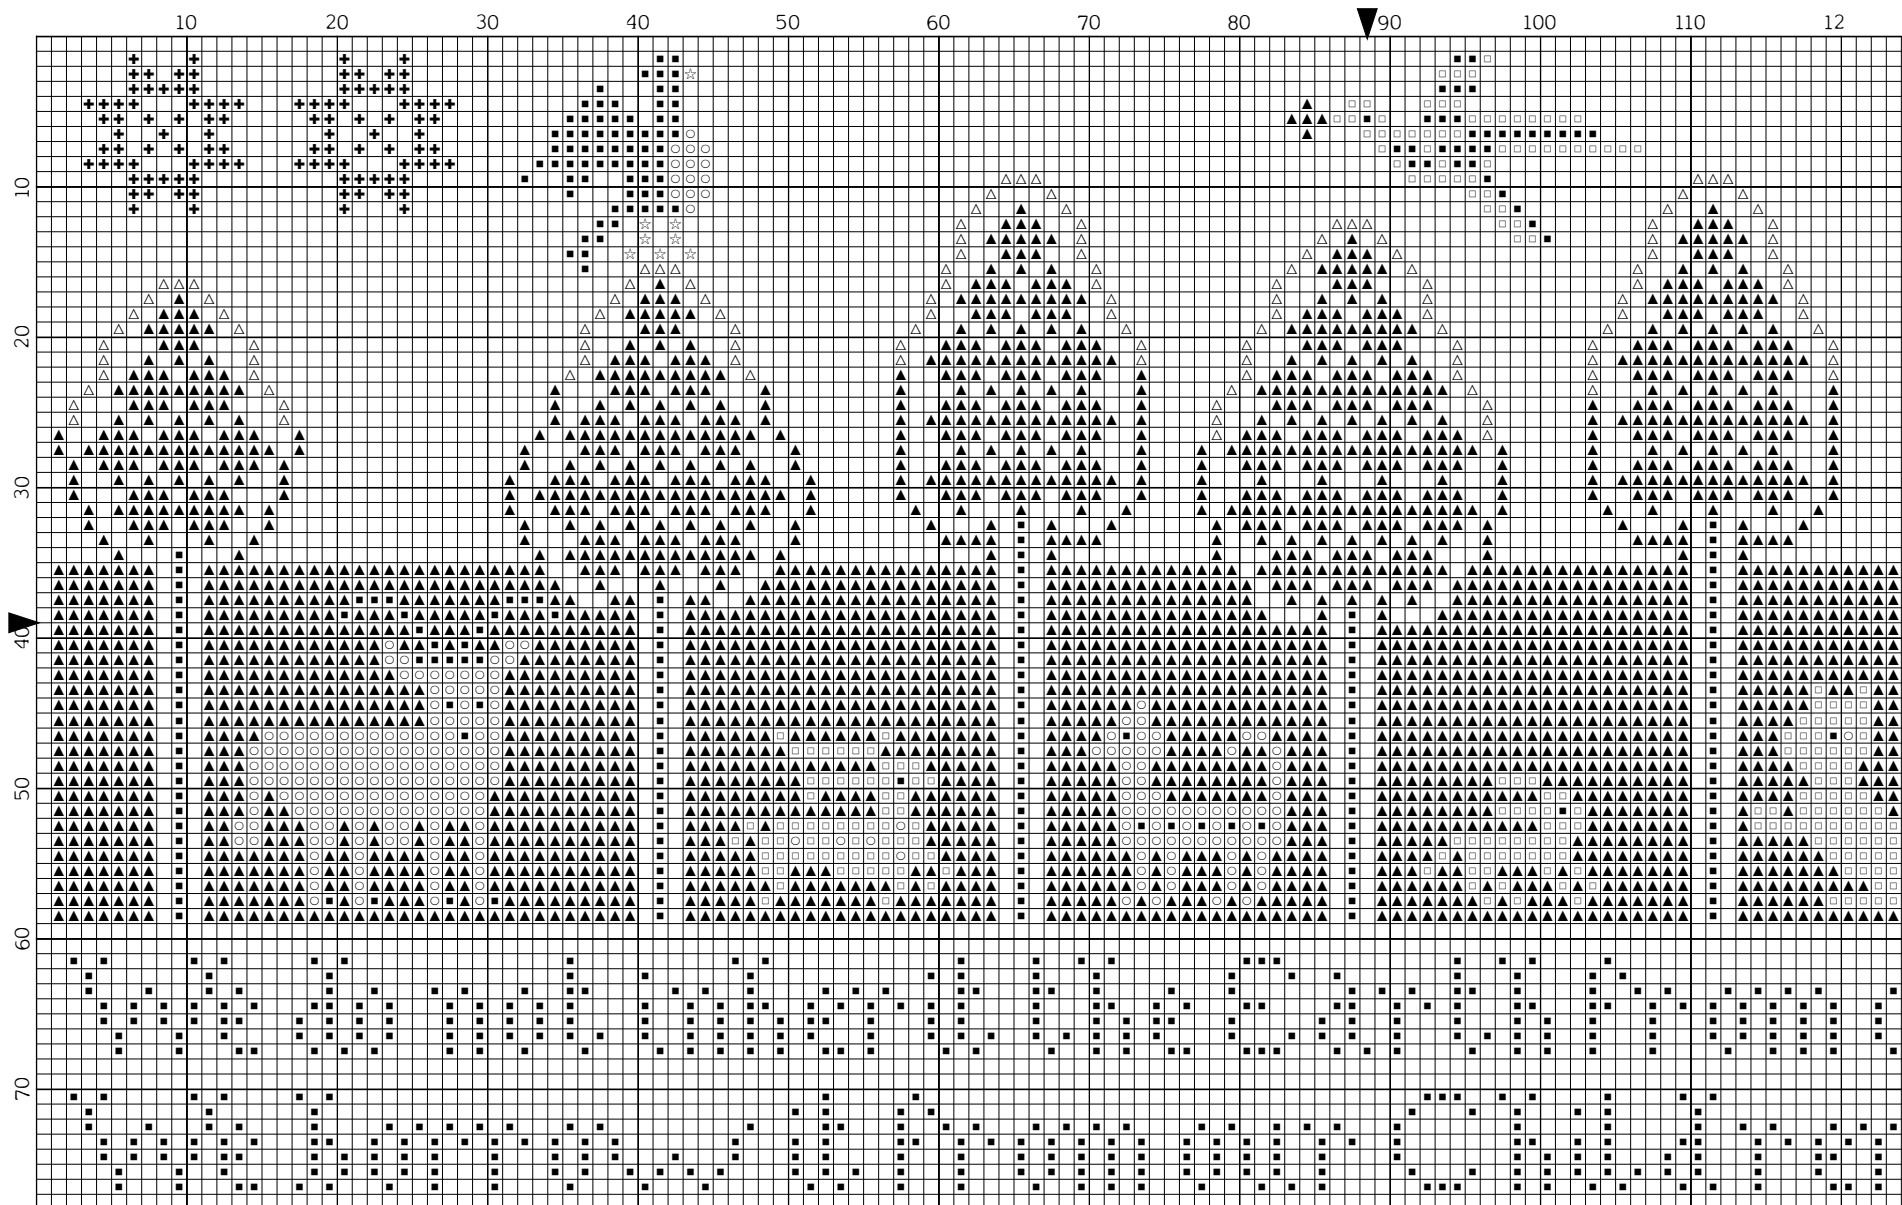

Earth Day Sampler ... a Heartstring Samplers design by Beth Twist.

2010... All Rights Reserved

For new designs & info, go to www.thetwistfamily.blogspot.com

Earth Day Sampler ... a Heartstring Samplers design by Beth Twist.

Legend:

- ☆ DMC-680 old gold - dk
- DMC-839 beige brown - dk
- DMC-841 beige brown - lt
- ⊕ DMC-926 gray green - md
- ▲ DMC-3011 khaki green - dk
- △ DMC-3013 khaki green - lt
- DMC-3033 mocha brown - vy lt