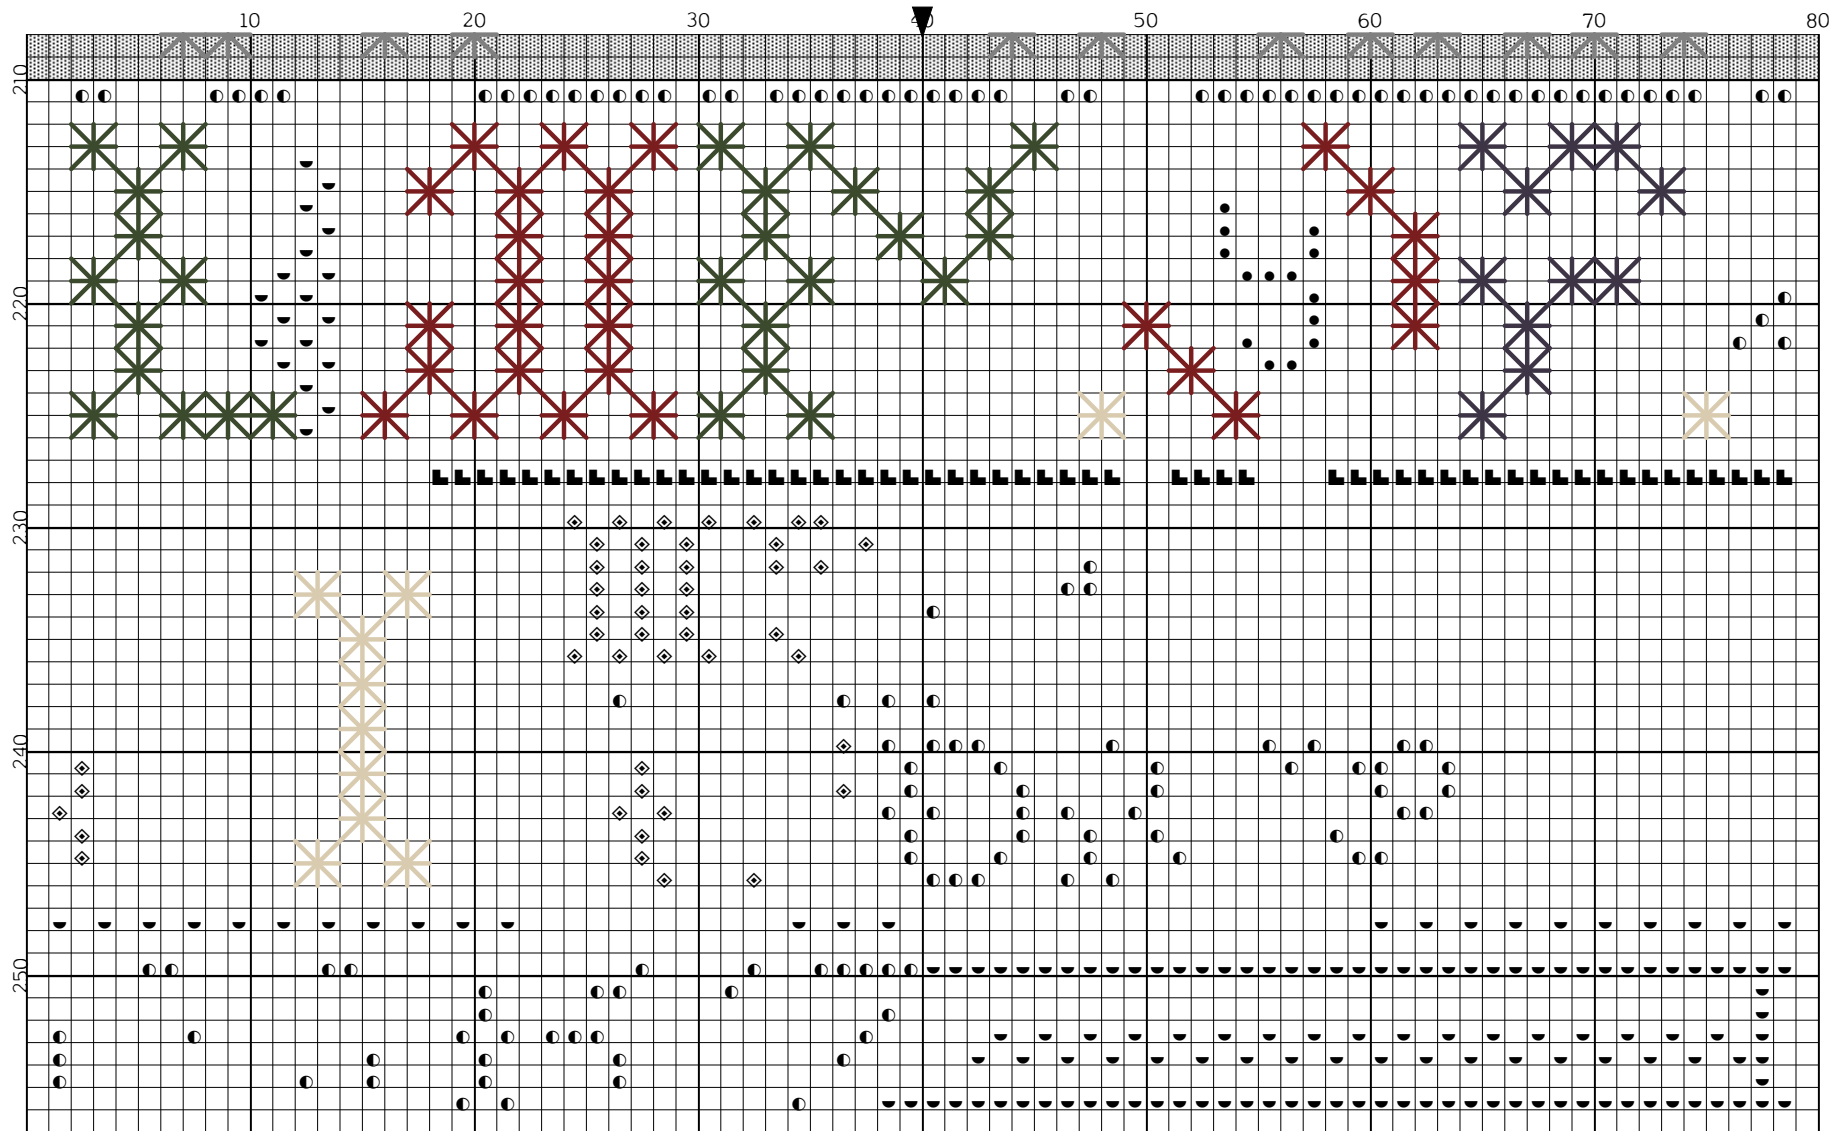

Scottish Band Sampler (a Faithfully Reproduced Antique Sampler) by Beth Twist

2012