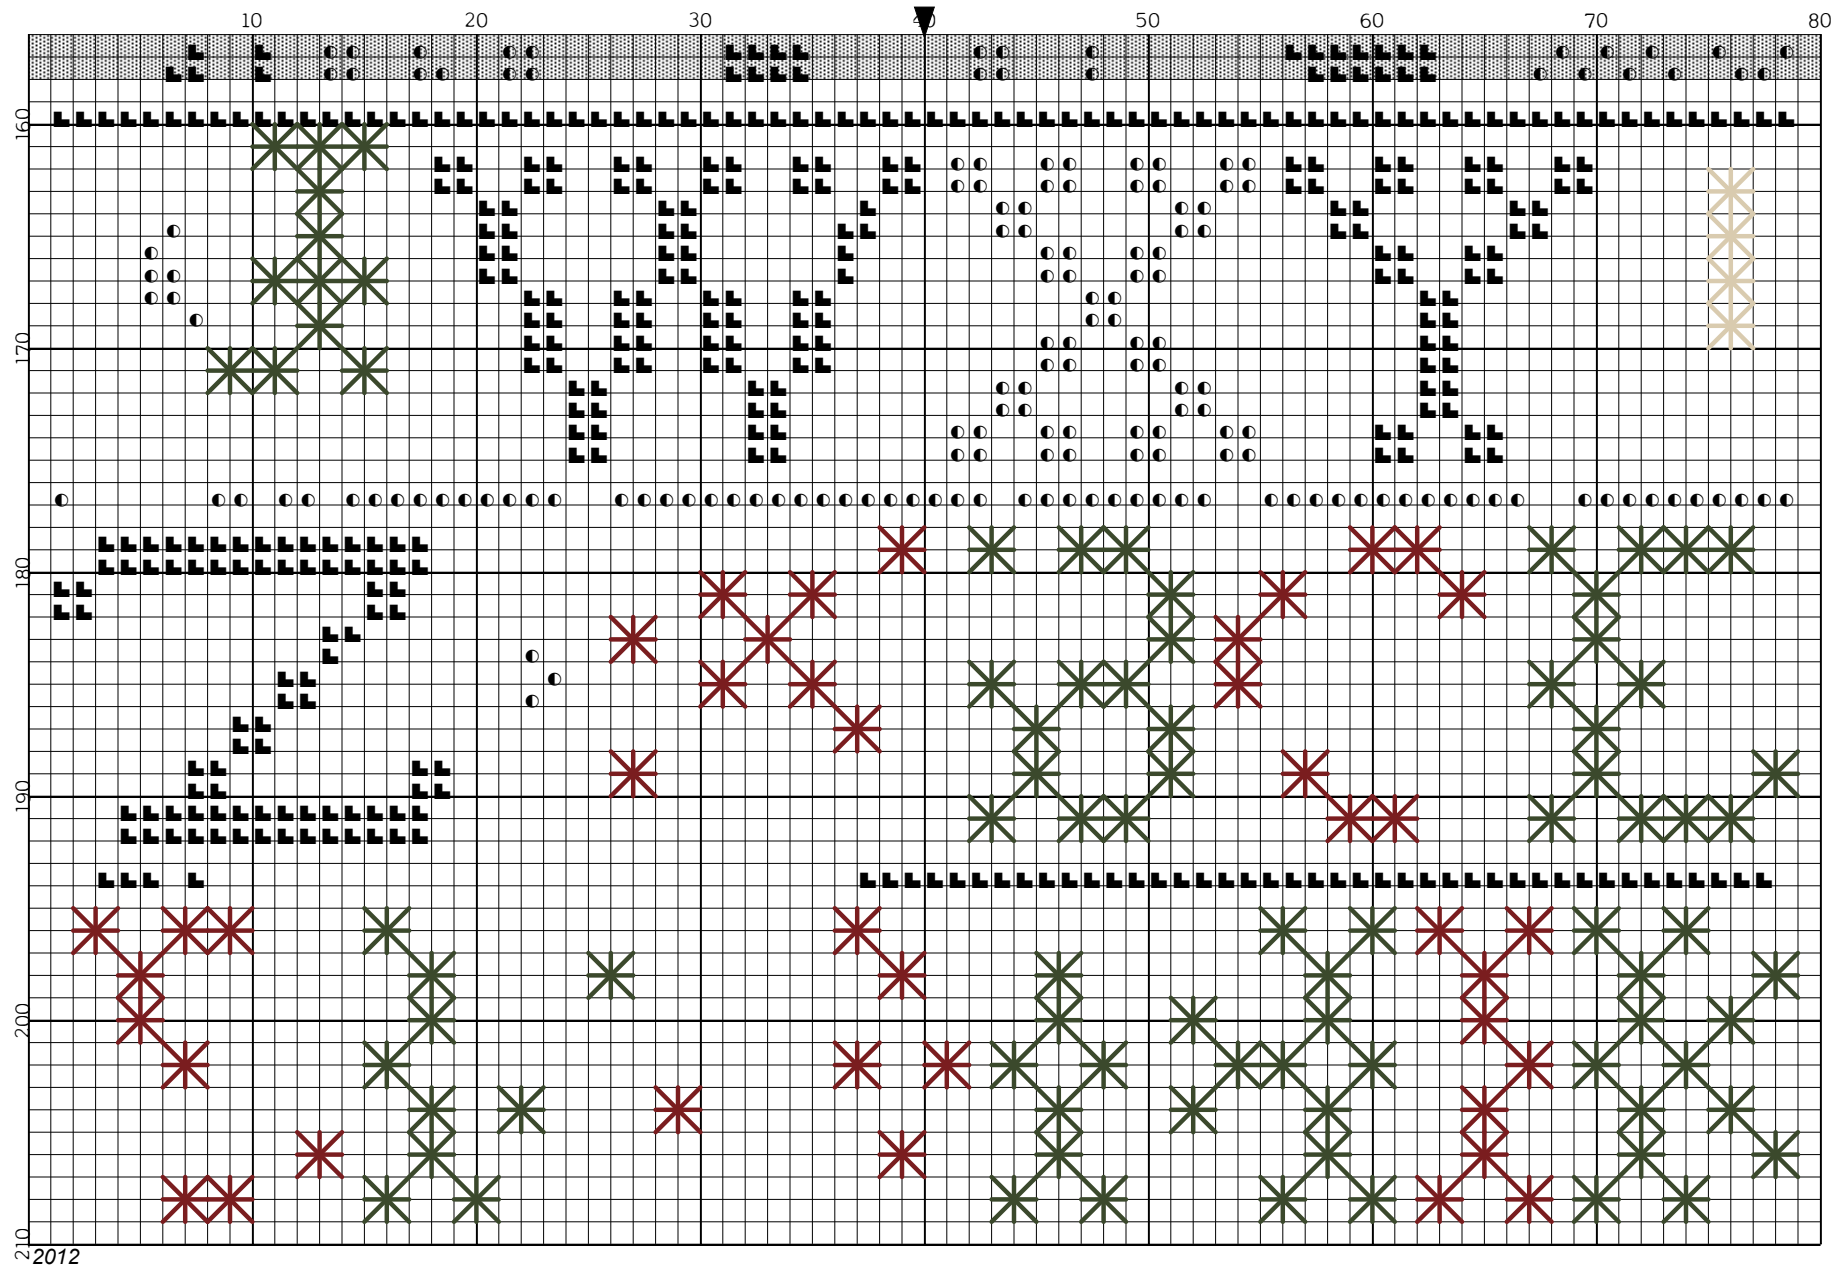

Scottish Band Sampler (a Faithfully Reproduced Antique Sampler) by Beth Twist