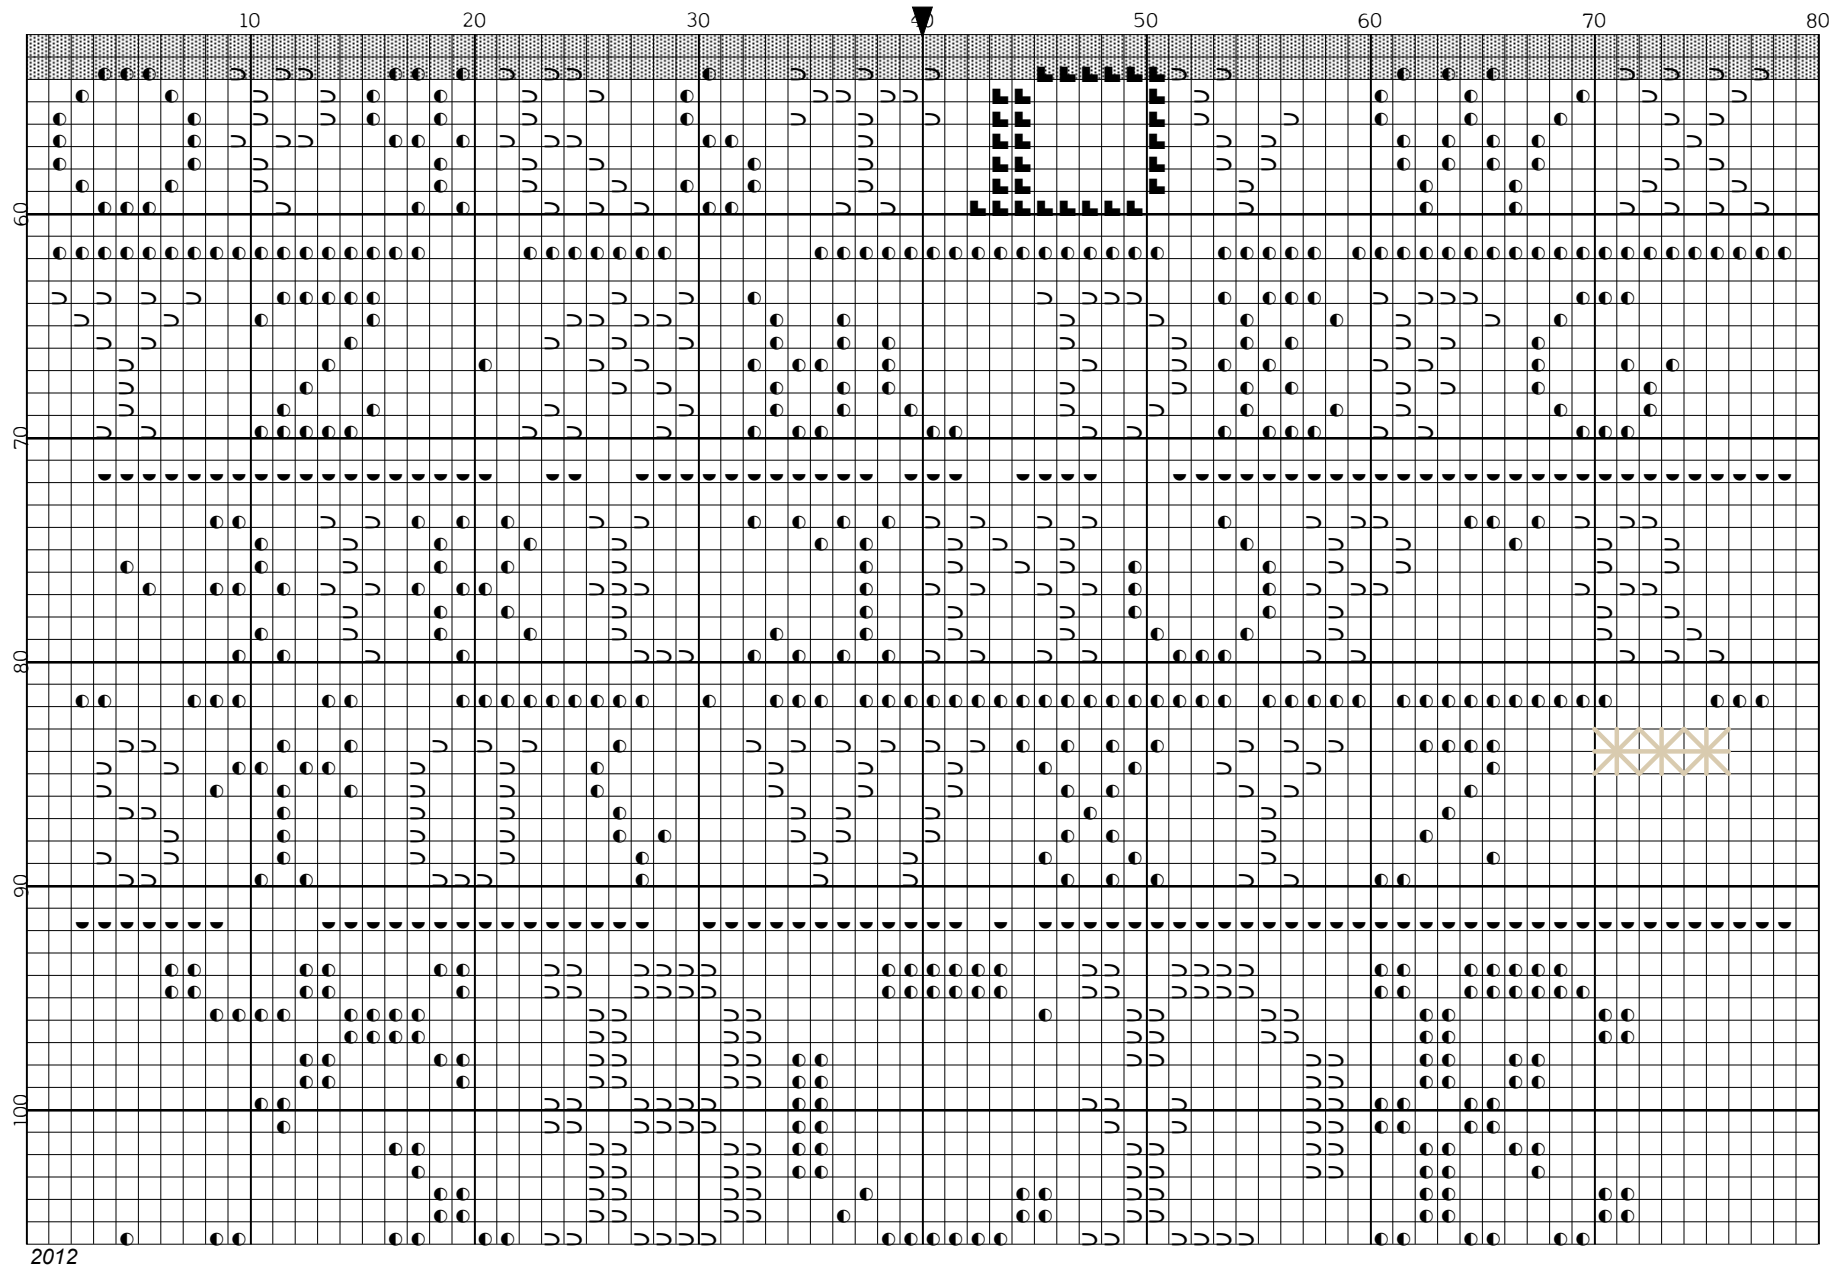

Scottish Band Sampler (a Faithfully Reproduced Antique Sampler) by Beth Twist

2012

# Scottish Band Sampler (a Faithfully Reproduced Antique Sampler) by Beth Twist

2012

# Scottish Band Sampler ( a Faithfully Reproduced Antique Sampler)

---

Author: Beth Twist  
Copyright: 2012  
Grid Size: 80W x 257H  
Design Area: 5.57" x 18.21" (78 x 255 stitches)

## Backstitch Lines:

 TGA-0350 Mulberry	 WDW-2202 Bullfrog	 TGA-7037 Freedom	 TGA-7061 Caramel Corn
--	---	--	---