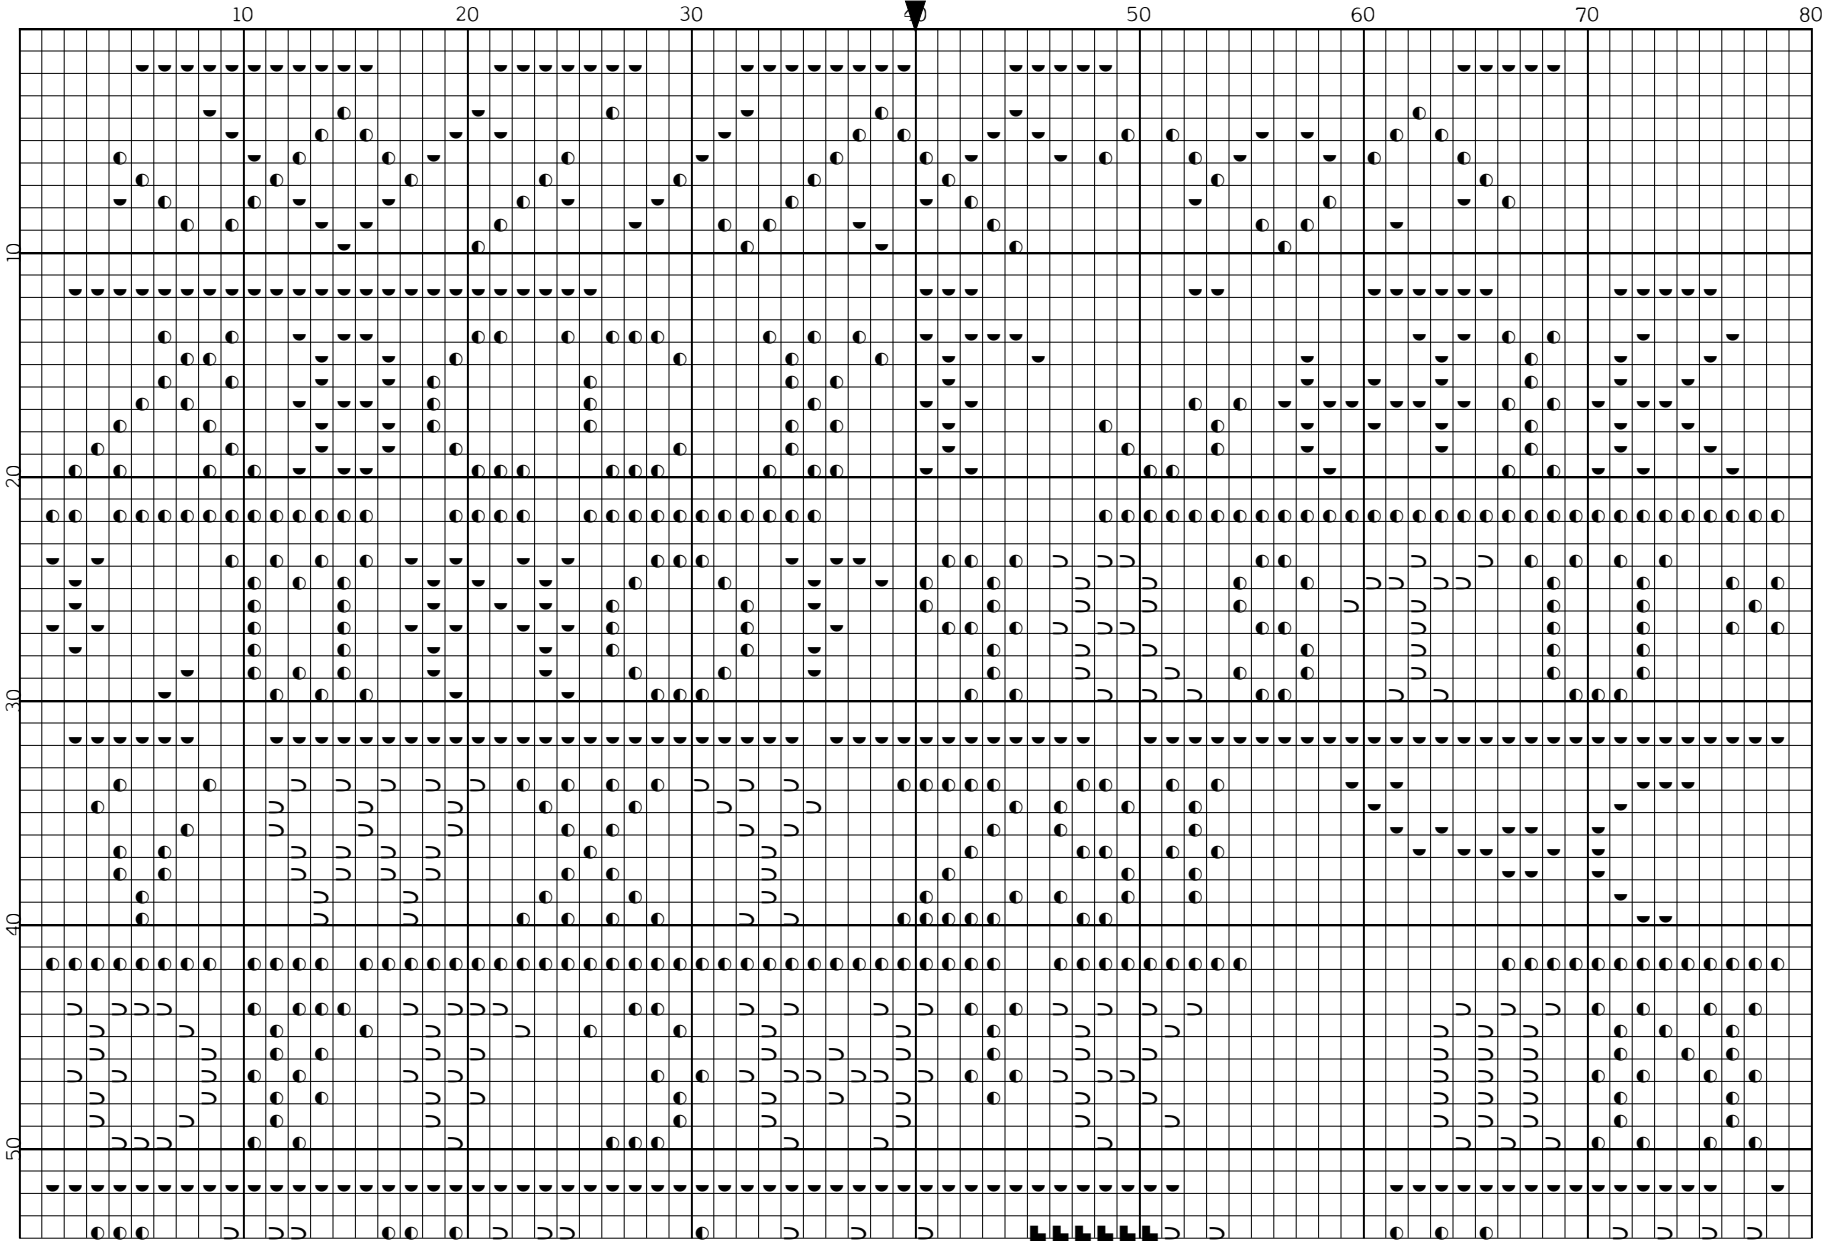

Scottish Band Sampler (a Faithfully Reproduced Antique Sampler) by Beth Twist

2012

# Scottish Band Sampler (a Faithfully Reproduced Antique Sampler) by Beth Twist

2012

# Scottish Band Sampler ( a Faithfully Reproduced Antique Sampler)

---

Author: Beth Twist  
Copyright: 2012  
Grid Size: 80W x 257H  
Design Area: 5.57" x 18.21" (78 x 255 stitches)

## Backstitch Lines:

 TGA-0350 Mulberry	 WDW-2202 Bullfrog	 TGA-7037 Freedom	 TGA-7061 Caramel Corn
--	---	--	---