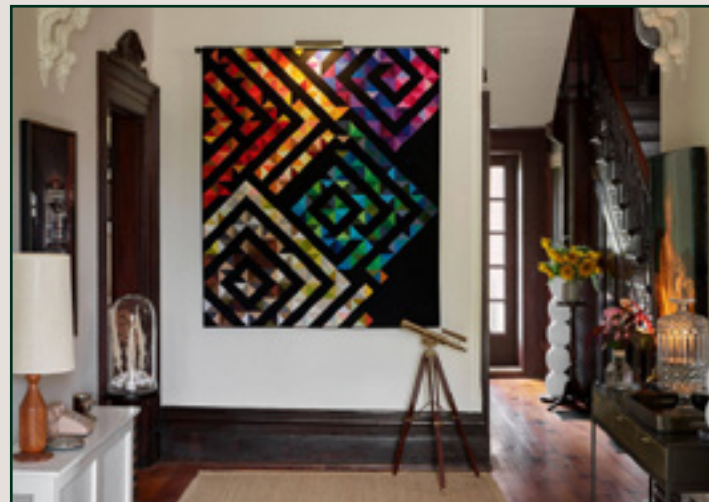

The Main House at The Eddie

20% off overnight accommodation for
in-house wedding groups