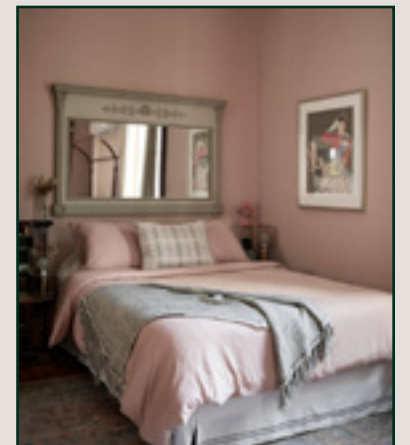

The Main House at The Eddie

20% off overnight accommodation for
in-house wedding groups

The Main House
Three King Suites
Two Queen Suites

3 Affordable Queen Bunkies

The Carriage House

Our 2 Bed/2 Bath Suite in a private building