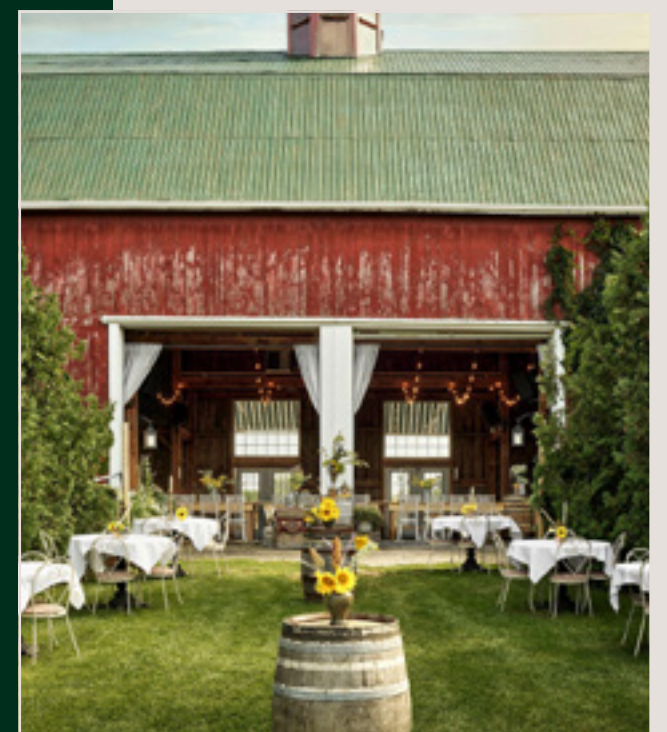

Prince Edward County

Hotel & Farm

WEDDINGS & EVENTS

AT *The Eddie*

15786 Loyalist Parkway, Prince Edward County

The Eddie

Passionate about well-styled and well executed events, The Eddie offers approachable elegance and charming surroundings for your guests and visitors. Our dedicated team commits to ensuring your wedding day is the day you dreamed of - picture perfect and stress free.

The Eddie is the ideal choice for wedding couples who want an inclusive venue, or planners who can utilize our extensive selection of decor and props.

We will tailor your wedding to your unique vision and style. It's your day, your way, we just want to help make it perfect for you.

The Eddie

The Eddie PEC offers one of the most unique venues in Prince Edward County for your wedding day.

Set against the backdrop of a uniquely well-preserved 160-year-old Manor House and iconic Red Barn, The Eddie provides the ideal location to bring together family and friends at this picturesque farm.

Situated on a 78 pastoral acre farm with inviting landscaped gardens, newly

renovated suites and a variety of settings to explore and enjoy, including a large pond with fountain and several charming heritage buildings, The Eddie has an array of picture-perfect locations for your ceremony, cocktail party and reception.