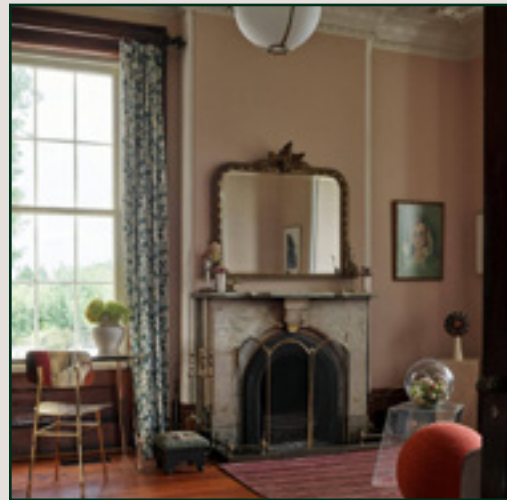

The Main House at The Eddie

20% off overnight accommodation for
in-house wedding groups