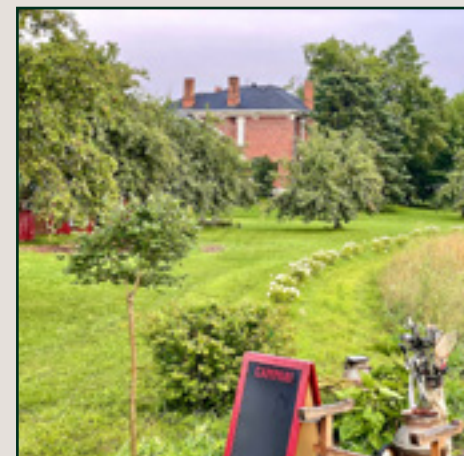

The Eddie One Stop Venue

The Eddie is your one-stop venue for your event or wedding needs, with a variety of décor options available onsite for weddings and events. From linen options to silverware upgrades and multiple décor looks to choose from, have your wedding your way, without the added cost and hassle of third party suppliers.