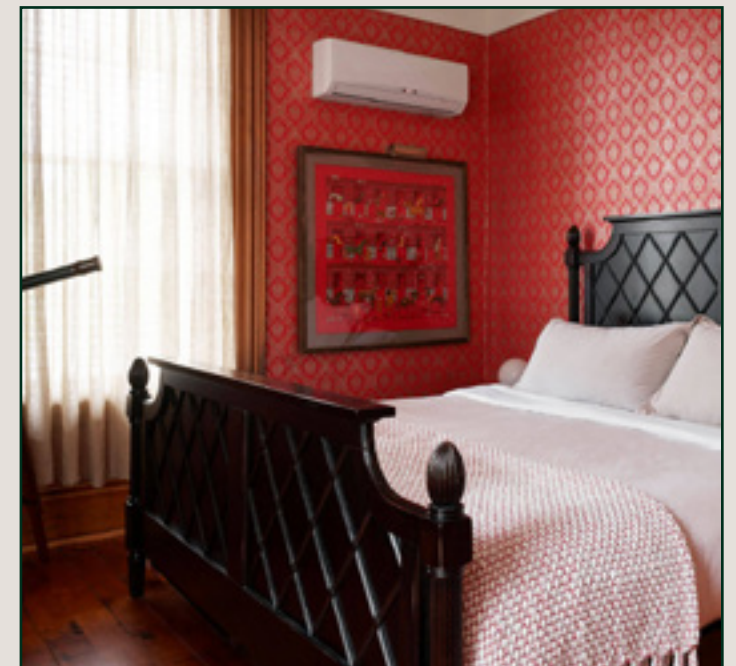

The Main House at The Eddie

20% off overnight accommodation for
in-house wedding groups

The Main House
Three King Suites
Two Queen Suites

3 Affordable Queen Bunkies

The Carriage House

Our 2 Bed/2 Bath Suite in a private building