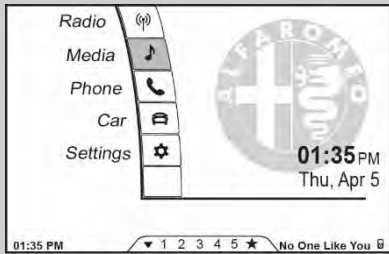

VAIS
TECHNOLOGY

HONDA

Jeep

VAIS
TECHNOLOGY

SiriusXM Add On

- Factory Radio Control
- Plug and Play
- 36 Presets
- Browse Channel
- Browse Categories
- Steering Wheel Control
- Optional USB Port

GSR-AR01,
GSR-UV01
USB connection