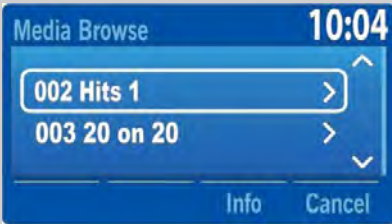

SiriusXM Add On

- Factory Radio Control
- Plug and Play
- 36 Presets
- Browse Channel
- Browse Categories
- Steering Wheel Control
- Optional USB Port

GSR-FD01, FD02
GSR-UV01
USB connection

3 Year Warranty