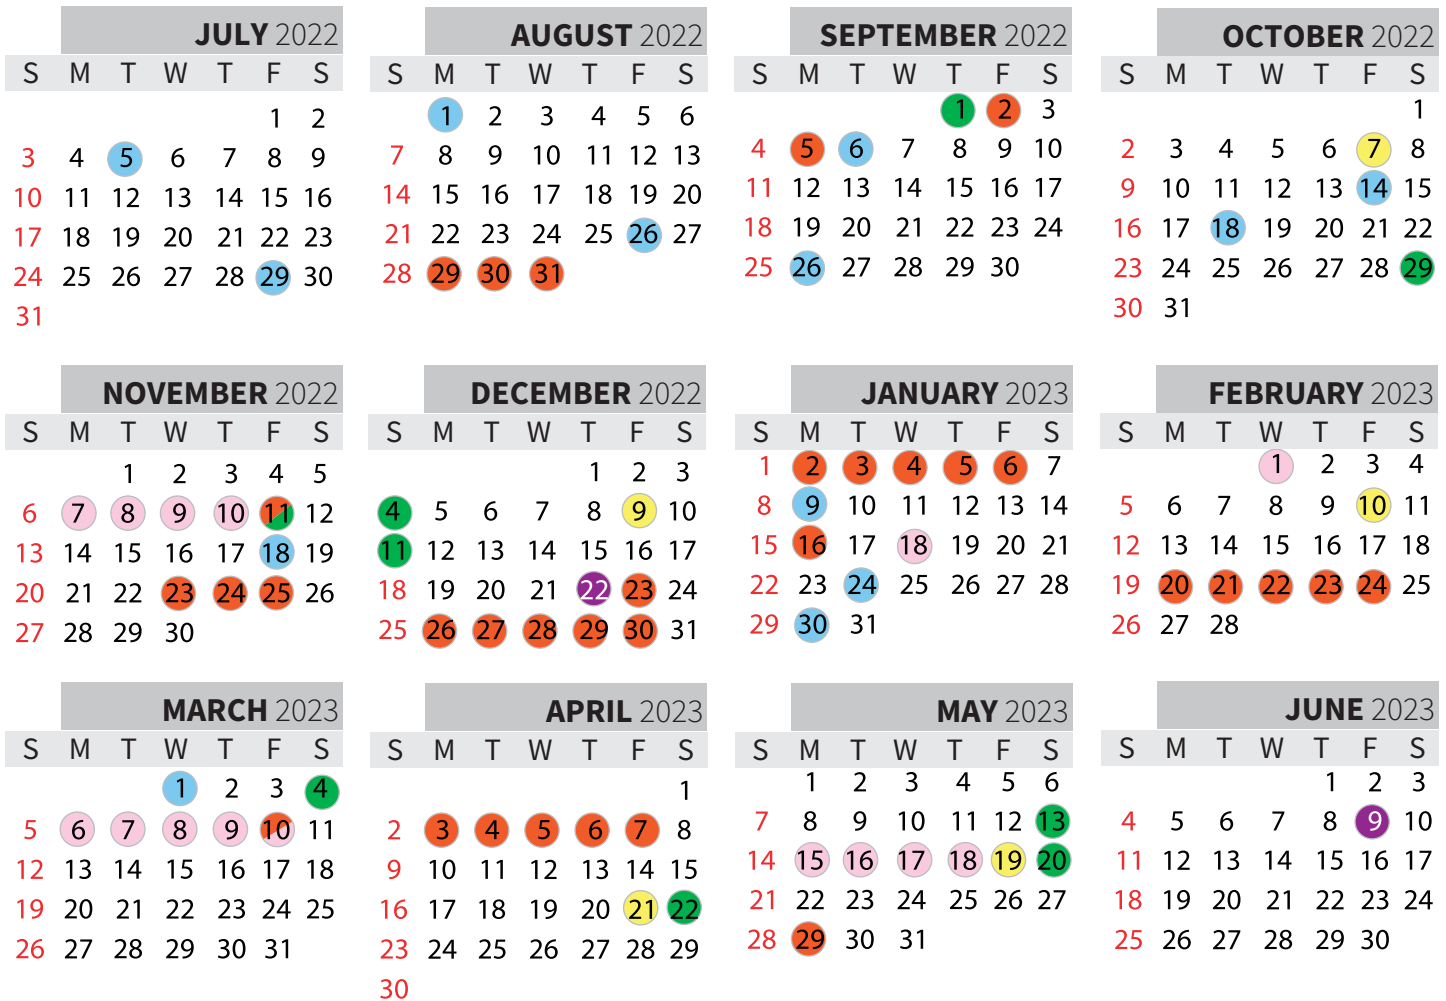

School Year 2022-2023

Color Coded Calendar

Page 2/2

To keep in mind:

1. Professional Development is monthly. Either school is closed or 9am delayed start occurs.
2. Dates and events are subject to change and not limited to the events listed.

COLOR CODES

- Normal day / Informative
- Delayed Start
- Early dismissal / No Extended Day
- School Closed
- All Invited
- Virtual Event. You are invited.

Monday (M), Tuesday (T), Wednesday (W), Thursday (Th), Friday (F), Saturday (S) Sunday (Su).