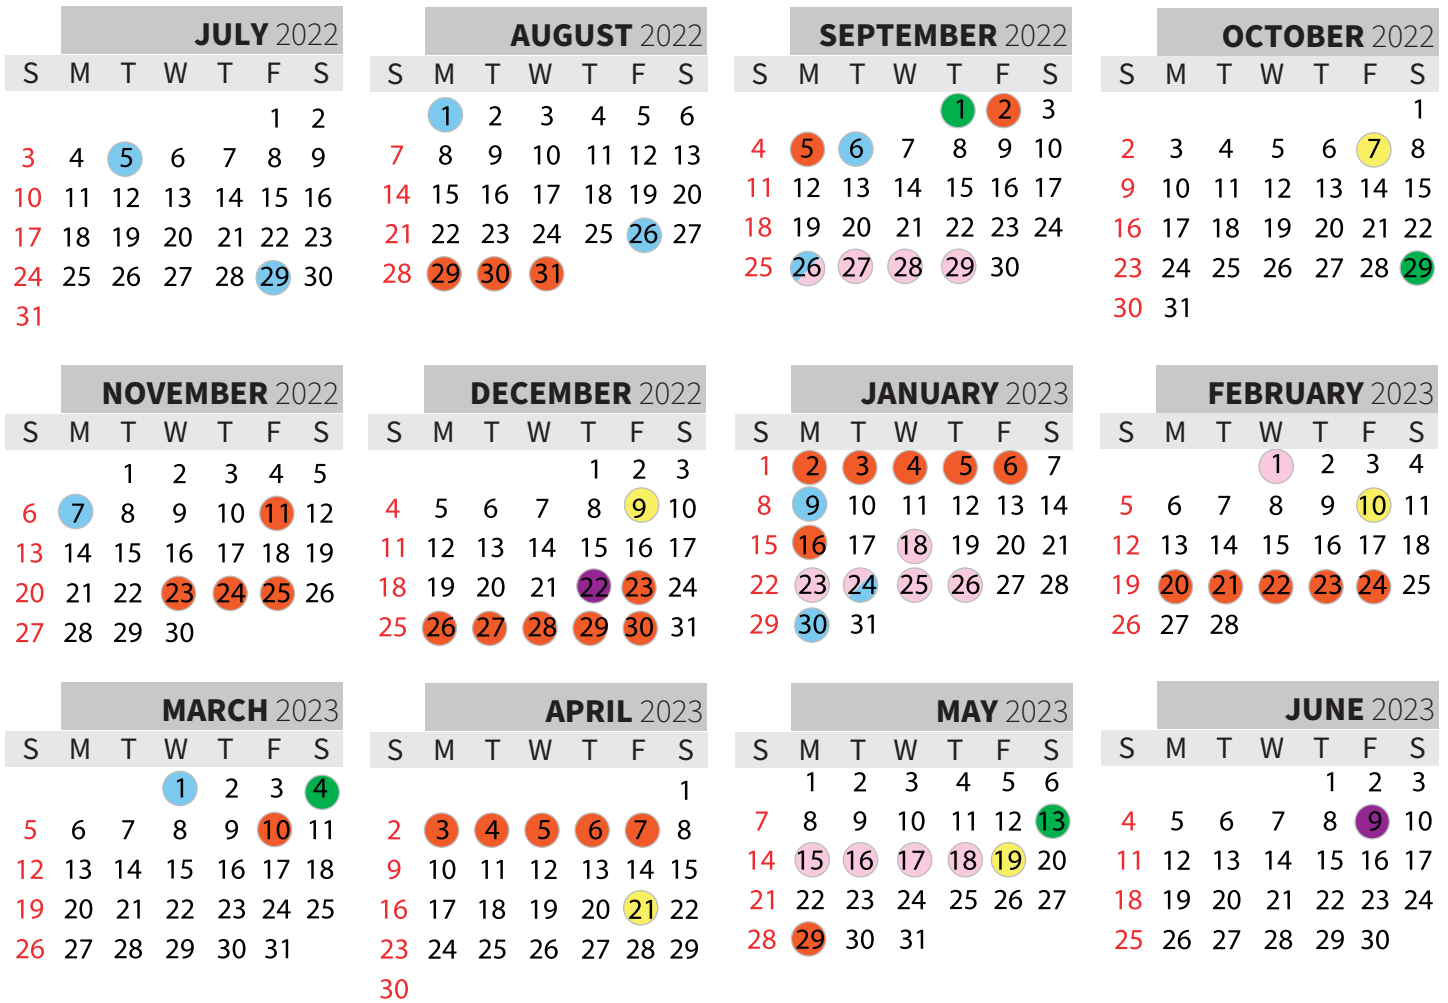

School Year 2022-2023

Calendar List of Events

Page 1/2

- T **July 5** First Day of Summer Camp July
- F **July 29** Last Day of Summer Camp July
- M **August 1** First Day of Summer Camp August
- F **August 26** Last day of Summer Camp August
- M **August 29 - September 2** School Closed
- Th **September 1:** Fall Orientation Day 3 - 6 pm
All ages. You may bring your supplies
- M **September 5** School Closed. Labor Day
- T **September 6** First Day of School, Fall 2022
- M **September 26** Picture Day
- M **September 26- 29** Parent-Teacher Conferences (Evening, Virtual)
- F **October 7** Delayed Start at 9am. All Students. Teacher Professional Development
- S **October 29** "Trunk or Treat" Halloween - PTO
- M **November 7** Make-up Pictures
- F **November 11** School Closed Teacher Professional Development
- W **November 23- 25** School Closed - Thanksgiving Break
- F **December 9** Delayed Start at 9am. All Students. Teacher Professional Development
- W **December 22** Early Dismissal at 3:15 pm for All Students. No Extended Day
- Th **December 23 - January 6** School Closed - Winter Break

To keep in mind:

1. Professional Development is monthly. Either school is closed or 9am delayed start occurs.
2. PTO Meetings: First Thursday of each month at 6pm.
3. PTO Bagel Monday: First Monday of every month.

*Dates and events are subject to change and not limited to the events listed.

COLOR CODES

- Normal day / Informative
- Delayed Start
- Early dismissal / No Extended Day
- School Closed
- All Invited
- Virtual Event. You are invited.

Monday (M), Tuesday (T), Wednesday (W), Thursday (Th), Friday (F), Saturday (S) Sunday (Su).

School Year 2022-2023

Color Coded Calendar

To keep in mind:

1. Professional Development is monthly. Either school is closed or 9am delayed start occurs.
2. PTO Meetings: First Thursday of each month at 6pm.
3. PTO Bagel Monday: First Monday of every month.