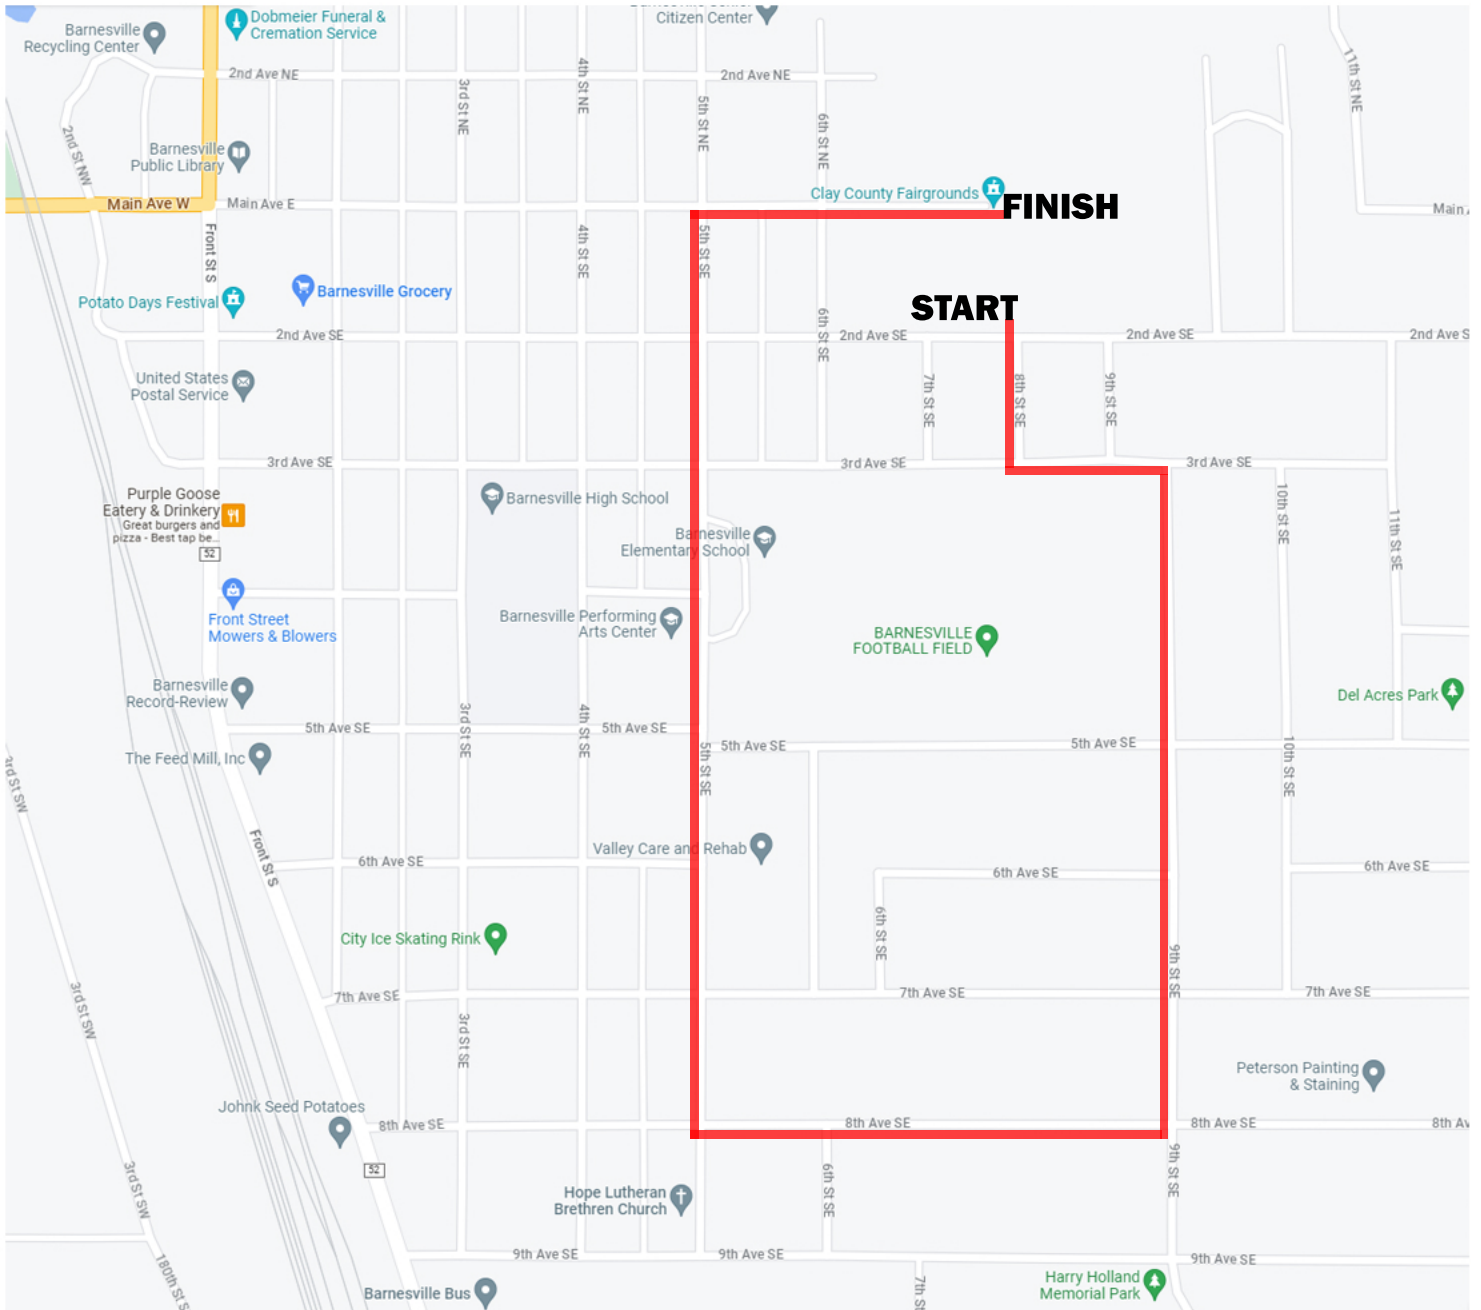

# POTATO DAYS PARADE ROUTE

**Please help us ensure that vehicles do not park on the street along this route Saturday, August 26th. Those who do so will be towed after 9:00AM.**

**E-MAIL [POTATODAYSDIRECTOR@GMAIL.COM](mailto:POTATODAYSDIRECTOR@GMAIL.COM)  
VISIT [WWW.POTATODAYS.COM](http://WWW.POTATODAYS.COM)**