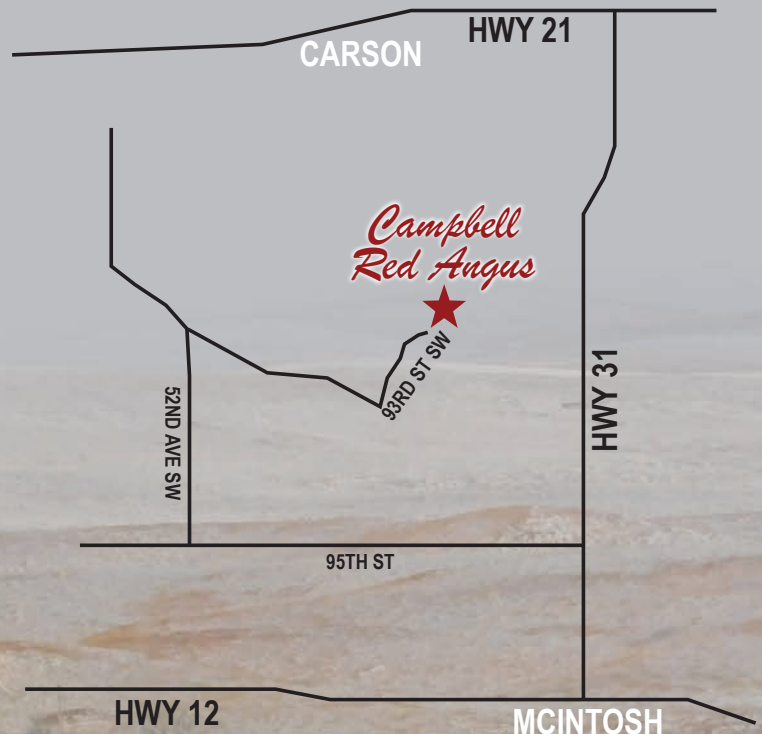

MCINTOSH, SOUTH DAKOTA

Follow the signs

Come early for rolls and coffee • Complimentary Lunch 11:30 am (MT)

SCAN THIS QR CODE WITH PHONE
CAMERA TO OPEN LOCATION IN MAPS

LOCATION COORDINATES:
46.073094, -101.434575