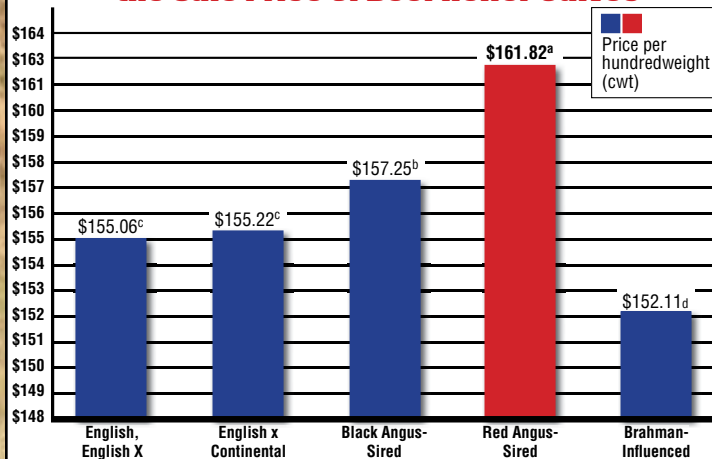

Breed and Gender Interact to Affect the Sale Price of Beef Heifer Calves*