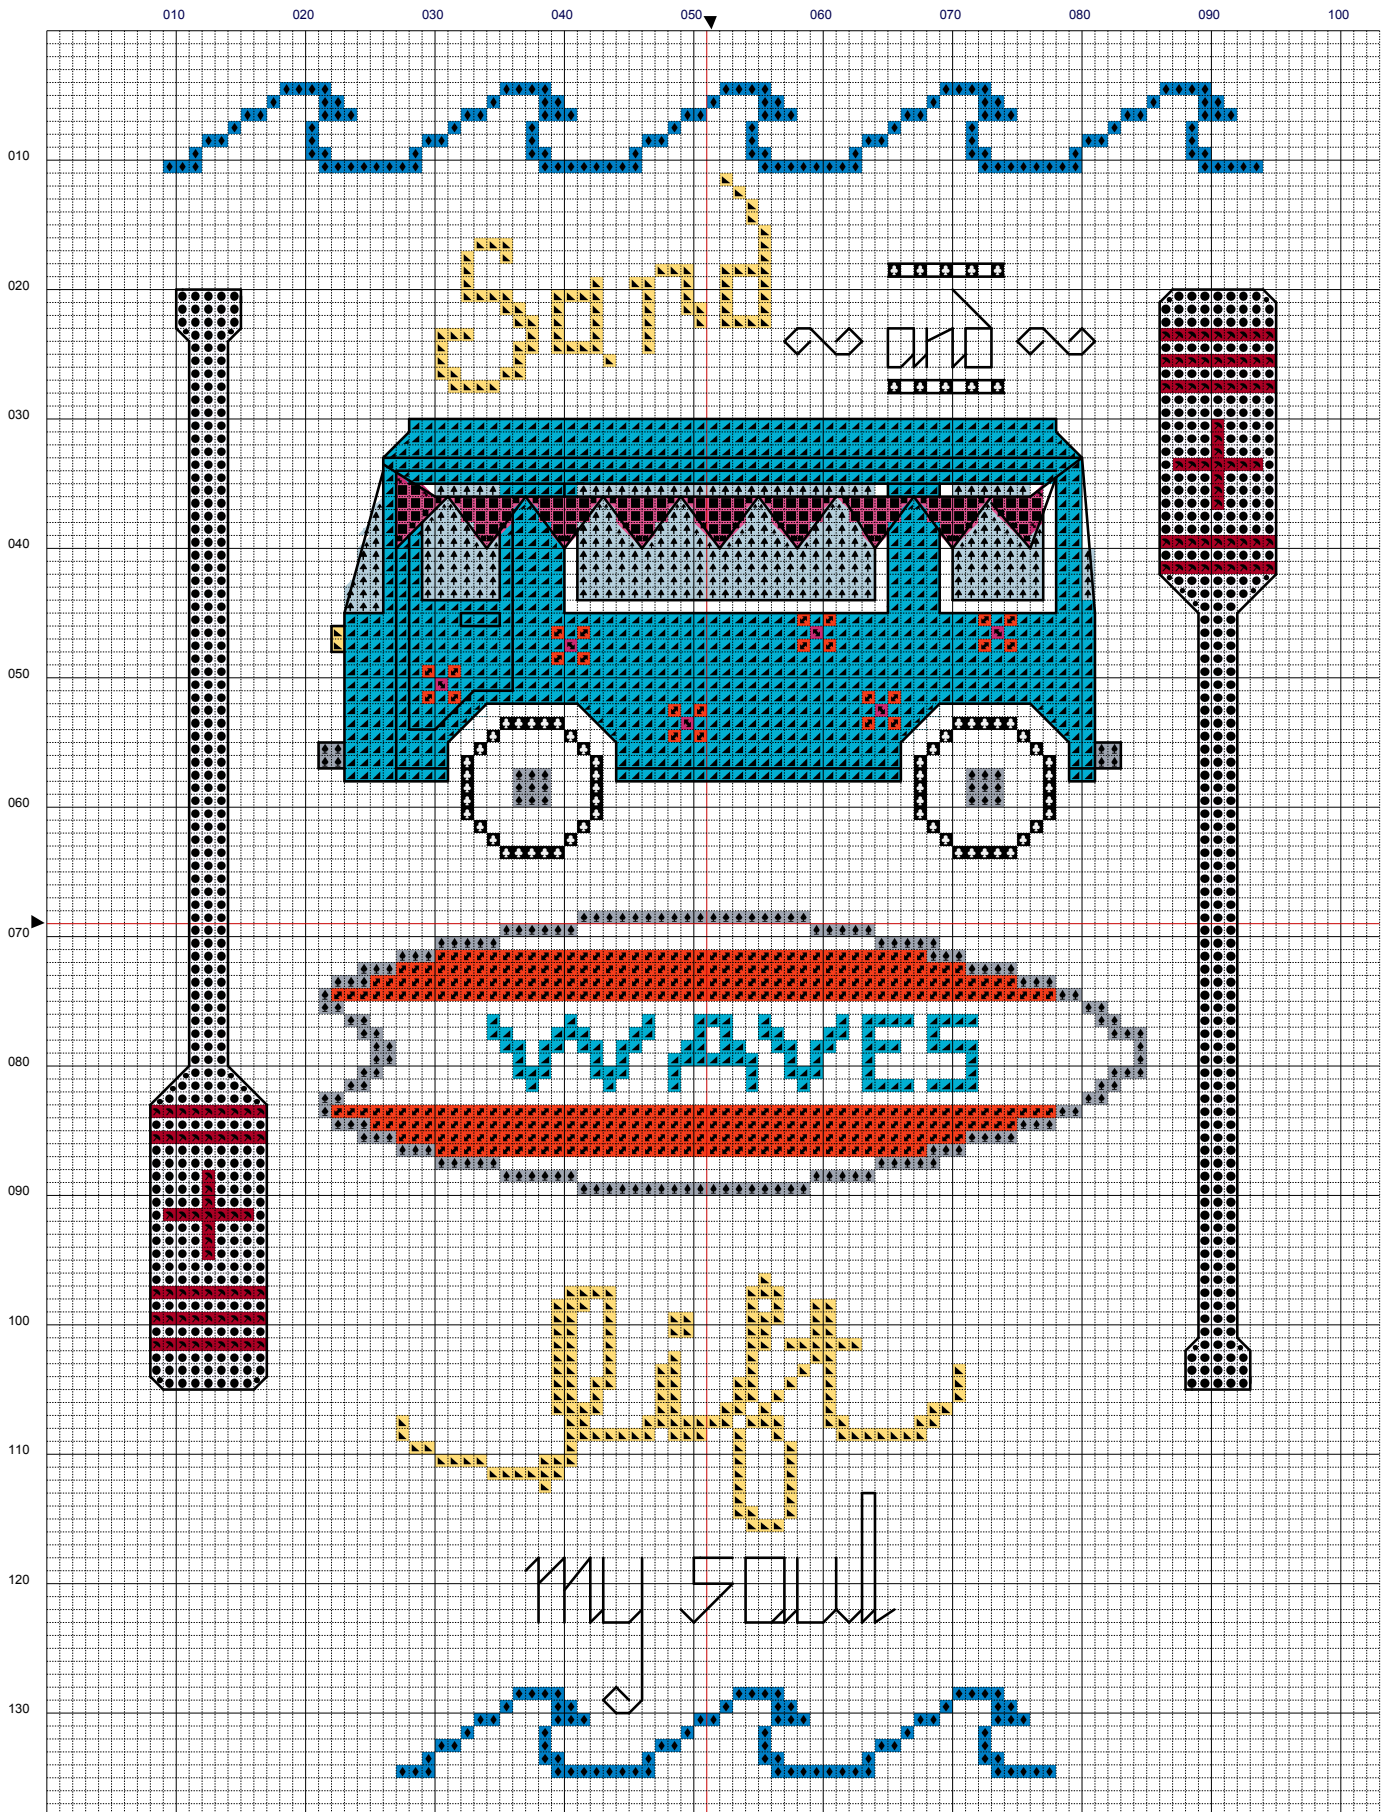

Happy_Camper_2019.chart

Happy_Camper_2019.chart

	Number	Name:	Length
	DMC 310	Black	75.2 in.
	DMC 775	Baby Blue very light	57.2 in.
	DMC 946	Burnt Orange medium	80.0 in.
	DMC 3805	Cyclamen Pink	2.0 in.
	DMC 744	Yellow pale	50.2 in.
	DMC 3846	Bright Turquoise light	216.2 in.
	DMC 3806	Cyclamen Pink light	25.4 in.
	DMC 3843	Electric Blue	44.8 in.
	DMC 321	Christmas Red	23.2 in.
	DMC 415	Pearl Grey	36.0 in.
	DMC B5200	Snow White	139.4 in.

This design was made as a free pattern for the 2019 summer season. I hope you enjoy this little gift.

Patty XO

Stitching:

DMC embroidery floss is used for this design.
 Use two strands of floss on 14 or 28 count even weave.
 One strand of black DMC 310 is used for the backstitch.