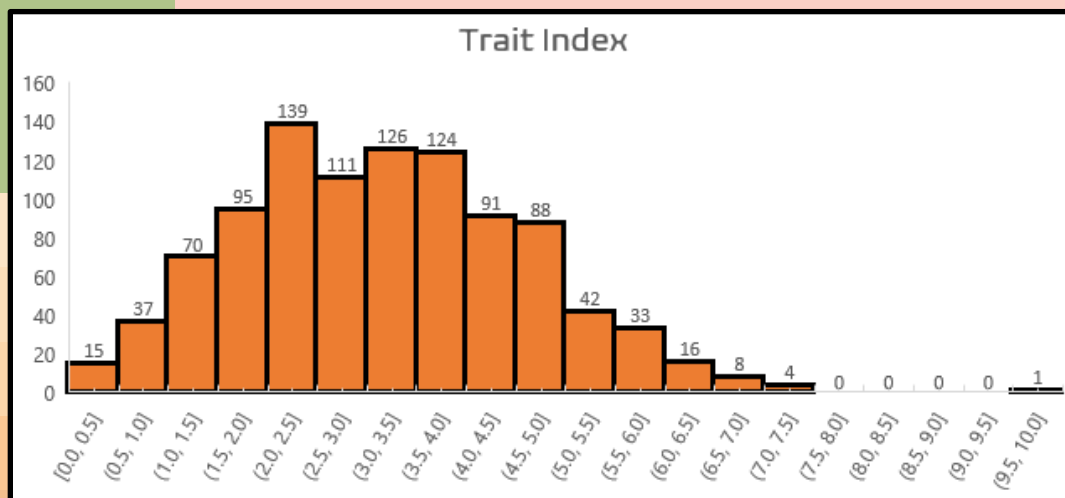

Distributions of traits:

See below for population distributions for each major trait. In addition, a "Trait Index" was calculated to approximately represent the rarity of the PixaWizard across multiple traits when compared to the histogram below (Trait index: Max: 10, min:0). Note that a high Trait Index does not necessarily indicate rarity, a combination of many low rarity traits can be rare in itself. The four major traits and Trait Index are included in the metadata of the PixaWizard erc721 token (symbol: PWIZ).

Rarity	0	1	2	3	4	5	6	7	8	9	Total
World	163	176	154	137	114	88	70	48	30	20	1000
Clothing	322	263	173	165	77						1000
Item	350	290	200	130	30						1000
Face	377	265	203	108	47						1000