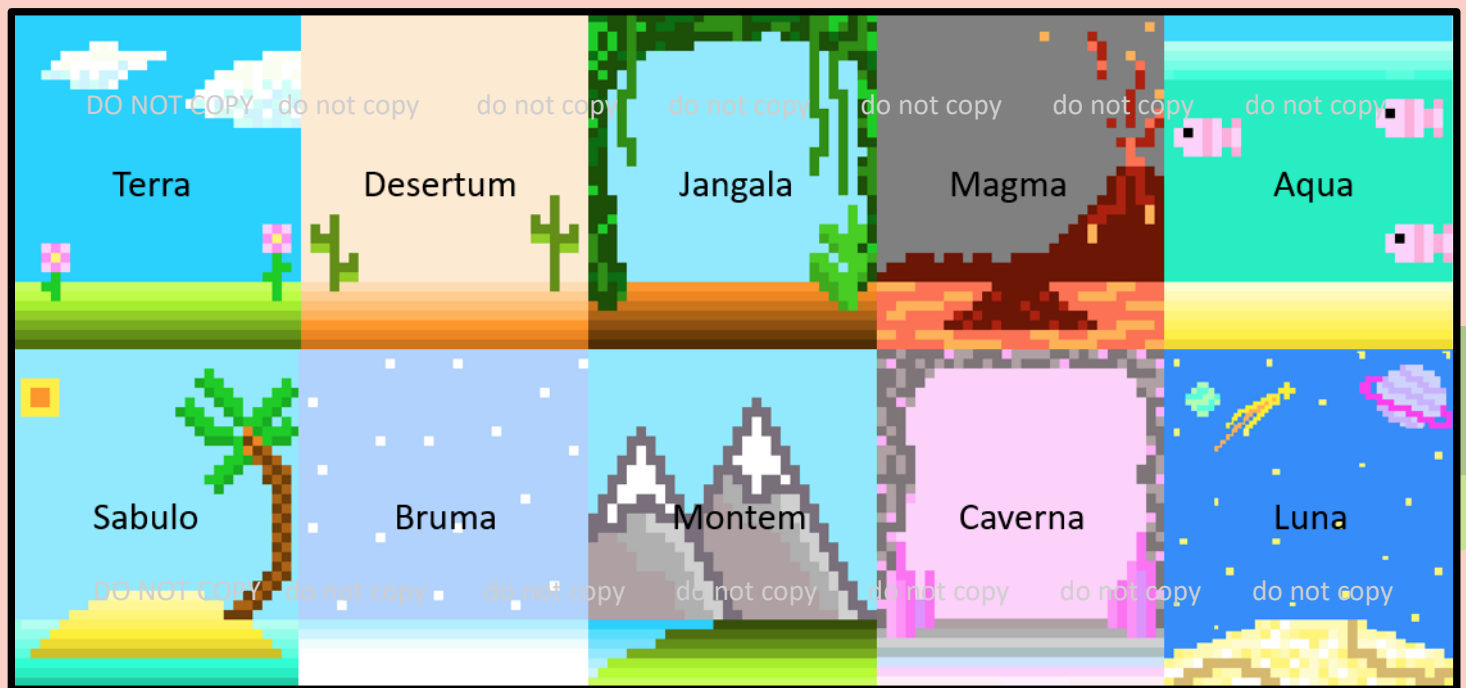

Rarity	0	1	2	3	4
Clothing	 Solid	 Striped	 Polka Dot	 Ziggy	 Rainbow
Item	 Wand	 Potion	 Crystal Ball	 Magic Staff	 Pyro Sword
Face	 None	 Small Glasses	 Triple Lenses	 Big Sunnies	 Nifty Visor

Worlds: