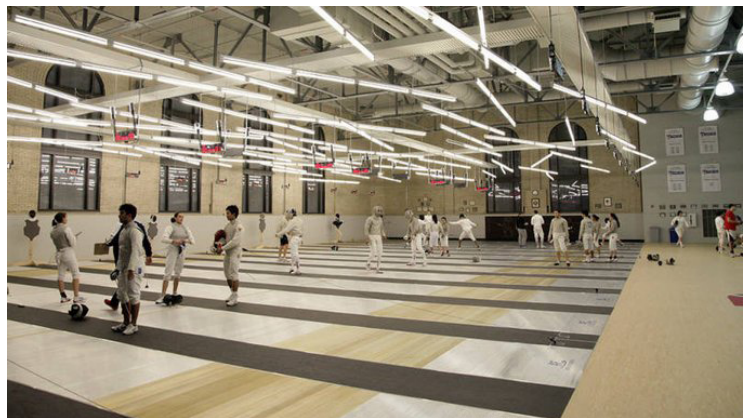

---

www.andymafencing.com