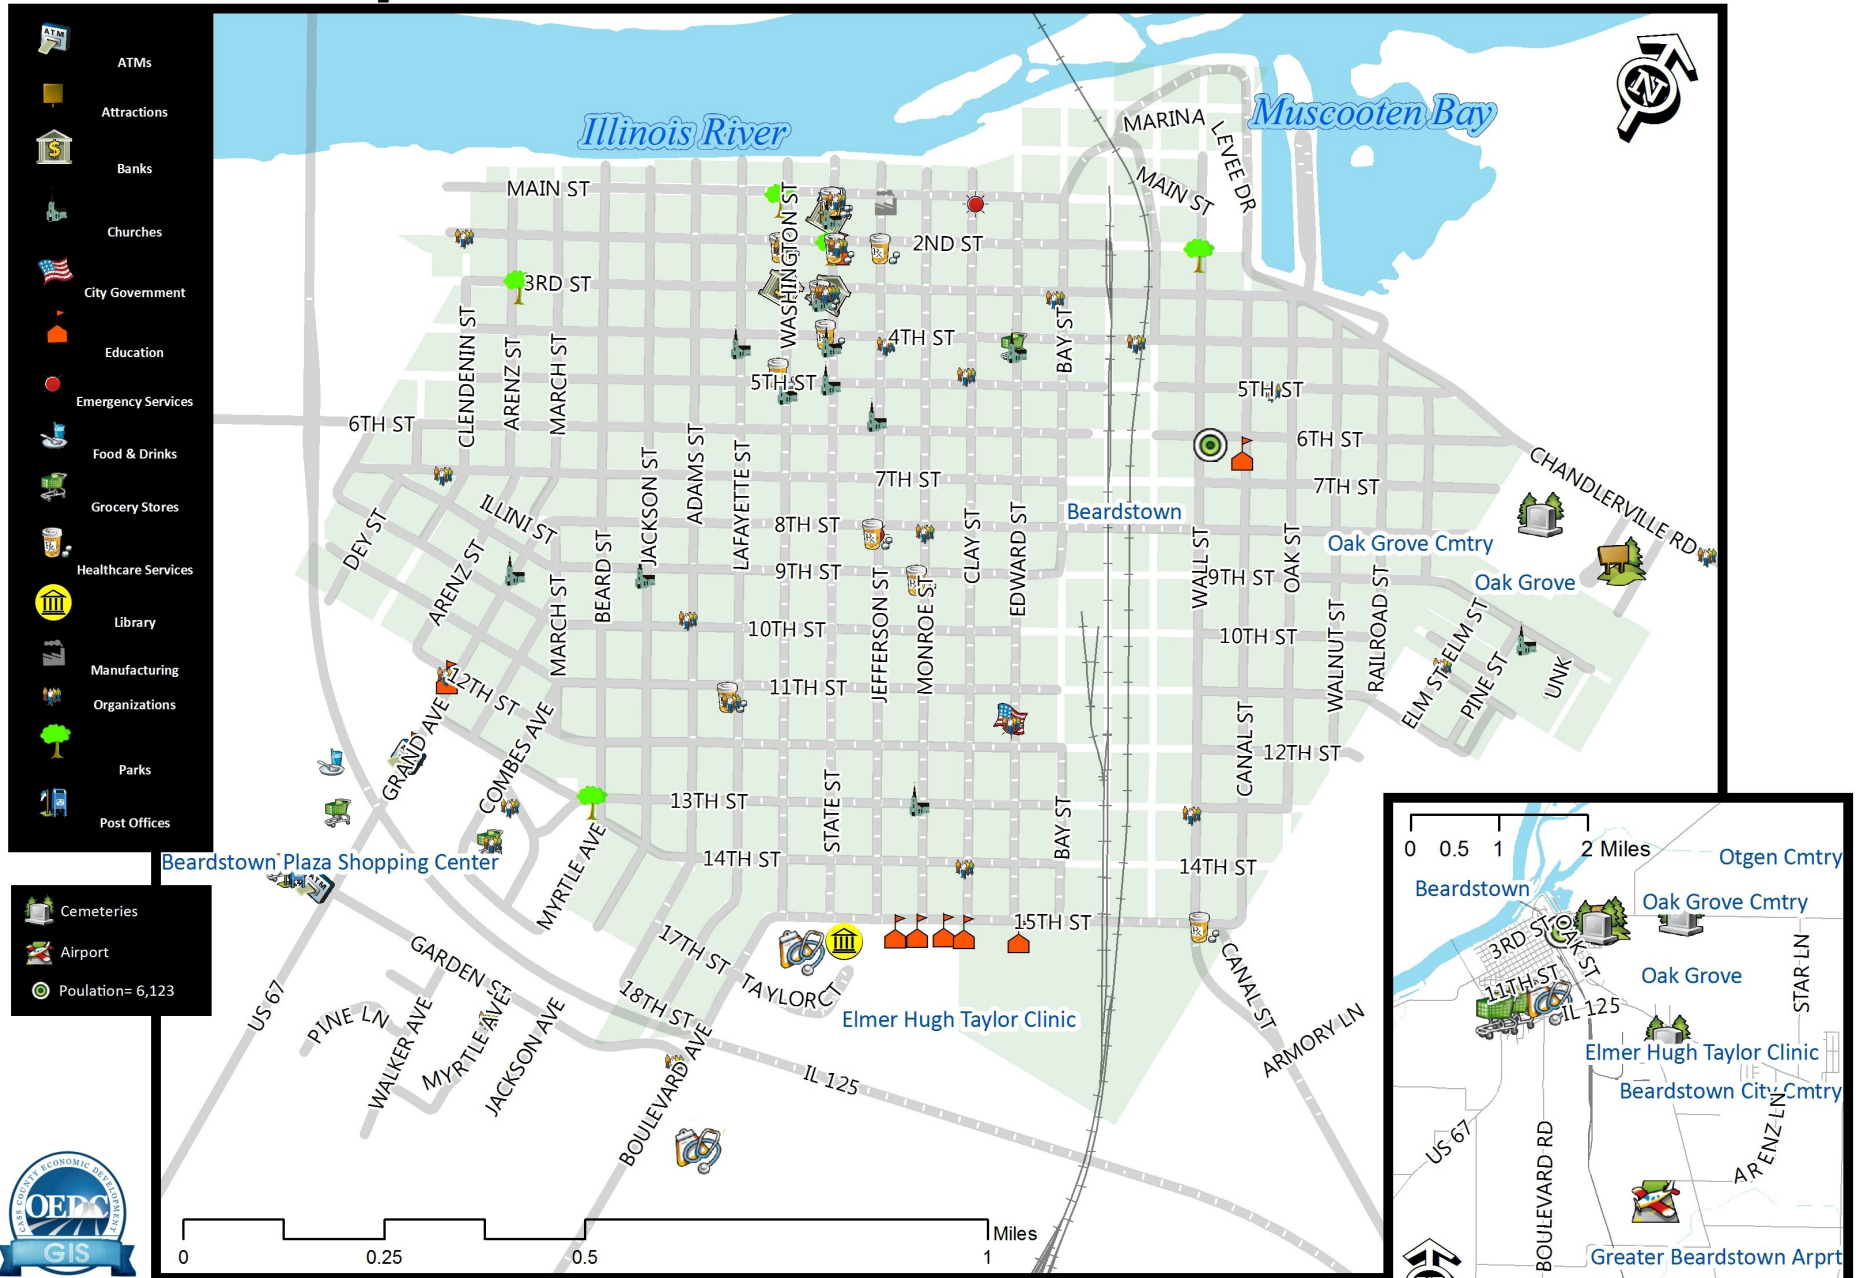

City of Beardstown Facilities and Points of Interest

Created by the Cass County OEDC GIS

This map shows the different locations for all City departments and points of interest.