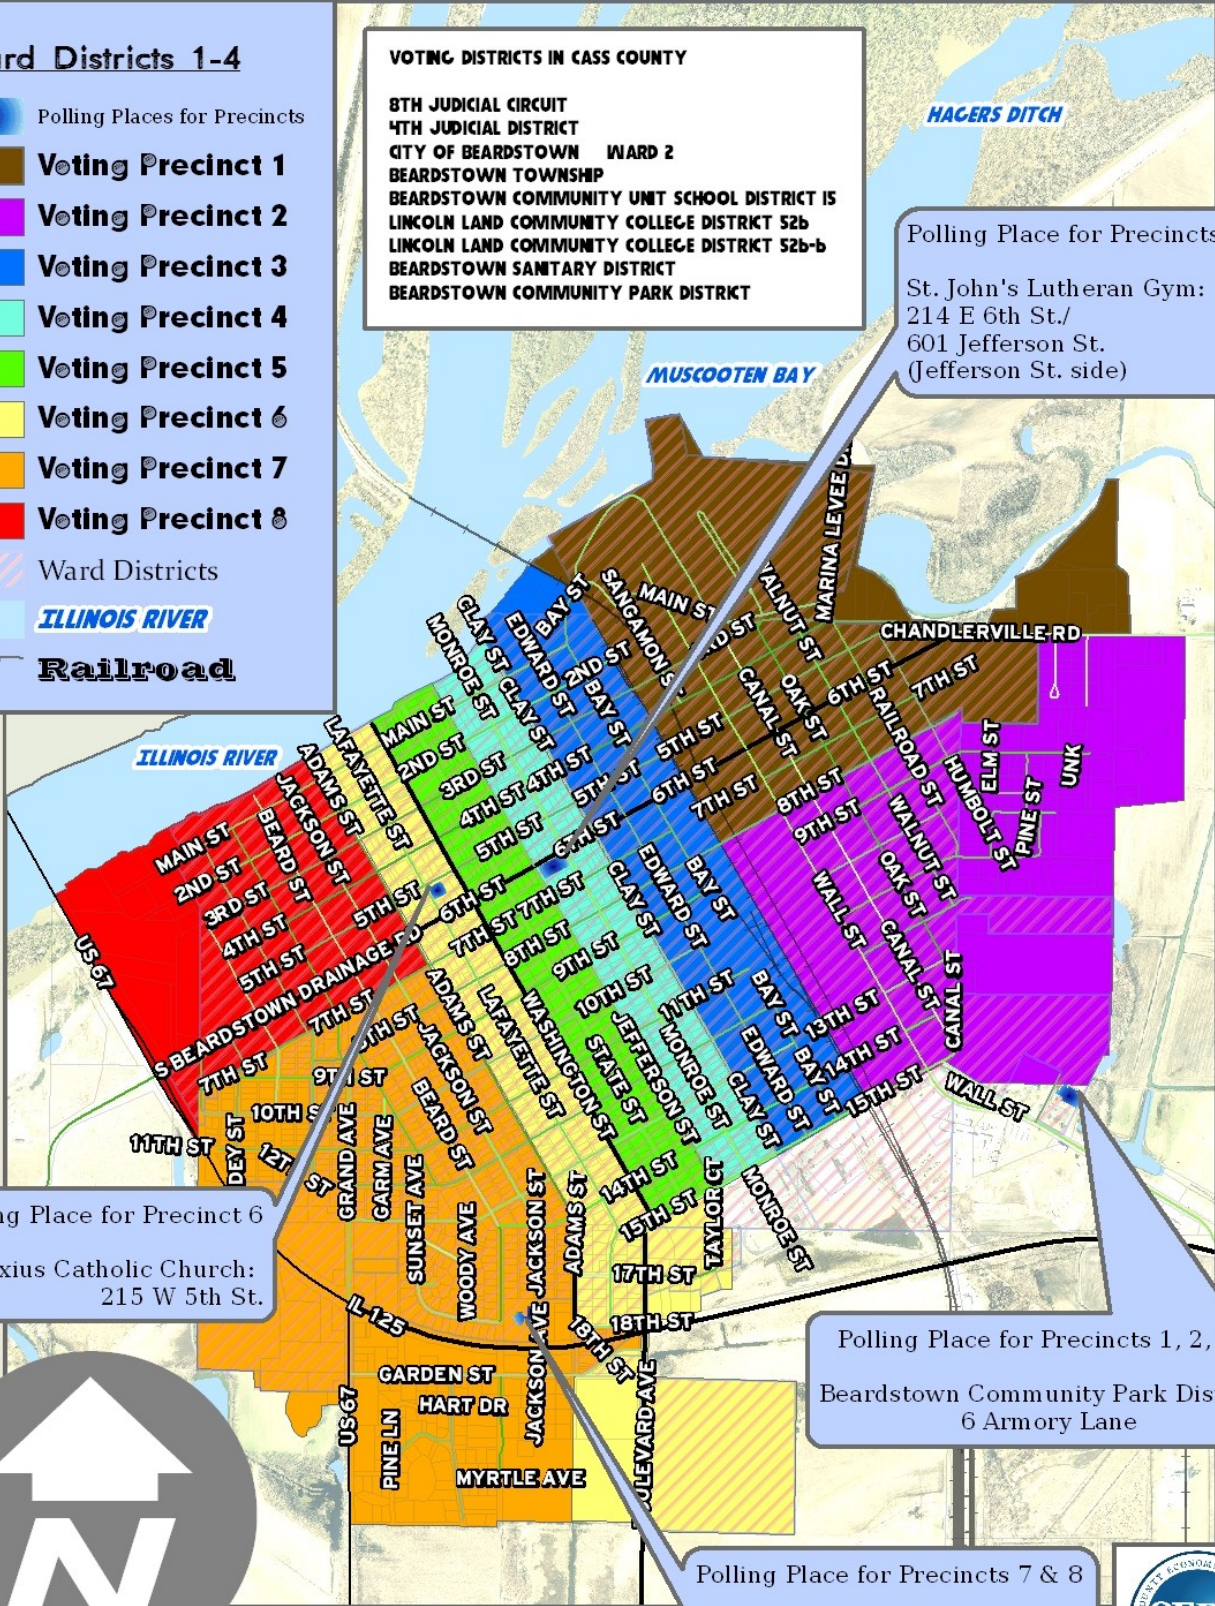

BEARDSTOWN VOTER PRECINCTS

Ward Districts 1-4

-  Polling Places for Precincts
-  Voting Precinct 1
-  Voting Precinct 2
-  Voting Precinct 3
-  Voting Precinct 4
-  Voting Precinct 5
-  Voting Precinct 6
-  Voting Precinct 7
-  Voting Precinct 8
-  Ward Districts
-  ILLINOIS RIVER
-  Railroad

VOTING DISTRICTS IN CASS COUNTY

8TH JUDICIAL CIRCUIT
 4TH JUDICIAL DISTRICT
 CITY OF BEARDSTOWN WARD 2
 BEARDSTOWN TOWNSHIP
 BEARDSTOWN COMMUNITY UNIT SCHOOL DISTRICT IS
 LINCOLN LAND COMMUNITY COLLEGE DISTRICT 52b
 LINCOLN LAND COMMUNITY COLLEGE DISTRICT 52b-b
 BEARDSTOWN SANITARY DISTRICT
 BEARDSTOWN COMMUNITY PARK DISTRICT

HAGERS DITCH

Polling Place for Precincts 4 & 5

St. John's Lutheran Gym:
 214 E 6th St./
 601 Jefferson St.
 (Jefferson St. side)

Polling Place for Precinct 6

St Alexis Catholic Church:
 215 W 5th St.

Polling Place for Precincts 1, 2, & 3