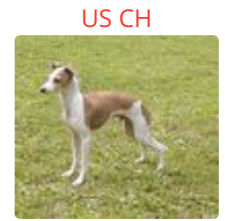

Pedigree of Bethany Voici A Real Gentleman

US CH, US GR CH
 Bethany Voici A Real Gentleman ♂
 USA 2015

US CH
 Voici Win Lose Or Draw ♂
 TP
 white and sable
 USA 2002

US GR CH
 Voici Even Money ♂
 TP
 fawn
 USA 2007

US CH
 Voici Calling All Angels ♀
 TP
 red
 USA 2005

US CH
 Silvani Voici Glides Upon The Night ♂
 blue and white, white markings
 USA 2013

US CH
 Silvani's Lunar Eclipse ♀
 blue and white, white markings
 USA 2007

US CH
 Alveare's Double Stuff ♂
 seal and white, white markings
 USA 1997

US CH
 Geotta Little Moon Magik ♀
 seal, white markings
 USA 2006

US CH
 Voici Angelic Reflection ♀
 red, white markings
 USA 2011