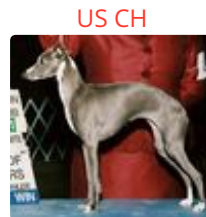

US CH
Silvani's Lunar Eclipse ♀
blue and white, white markings
USA 2007