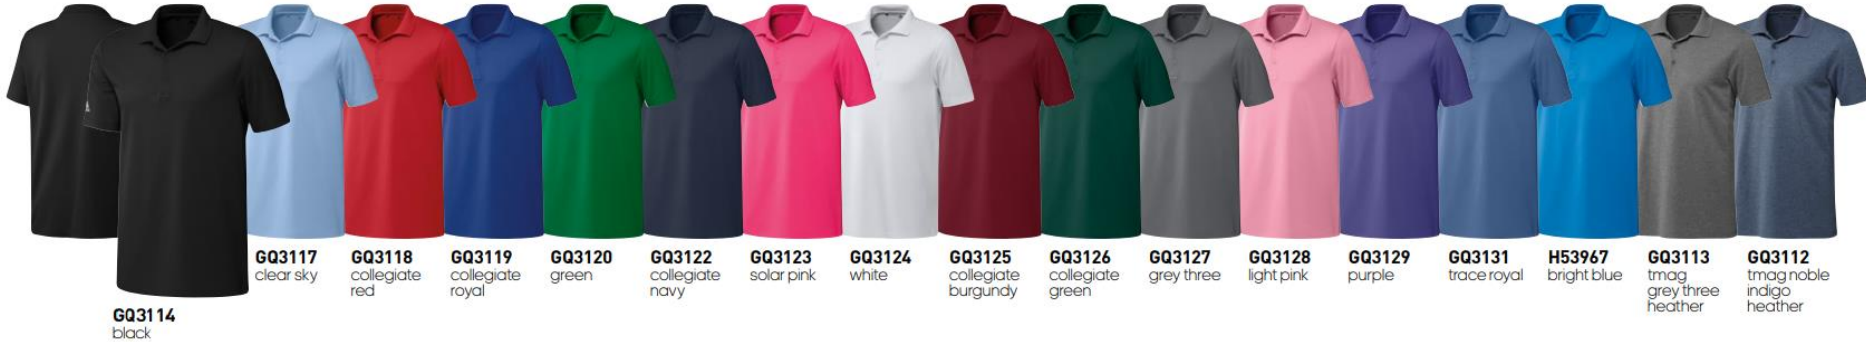

Luxury BRANDS

a division of GGI WorldWide Inc.

adidas

UNDER ARMOUR

Men's

PERFORMANCE POLO

MSRP: \$55
TM1377S21

- Sizes: S-3XL
- Regular fit
- Three-button polo collar
- 100% recycled polyester piqué
- Stretchy, soft and smooth fabric

• PRIMEGREEN

GQ3114
black

GQ3117
clear sky

GQ3118
collegiate red

GQ3119
collegiate royal

GQ3120
green

GQ3122
collegiate navy

GQ3123
solar pink