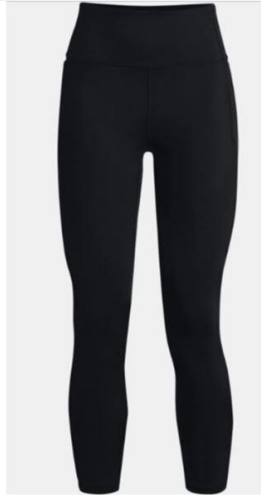

- Sizes: XS-2XL
- Regular fit
- Hooded
- 82% recycled polyester, 18% elastane single jersey

- Brushed super-soft material
- Curved hem

HT1227
blue fusion

HT1229
lucid fuchsia

HT1273
collegiate navy

HT1275
white

HT1276
black

Note: Pricing & availability are subject to change depending upon when orders are received.
All gifting events will require 50% down when placing order.

1368702 - Womens UA Authentics Mock Neck
MSRP - \$55.00

1369004 - Womens Meridian Ankle Leggings
MSRP - \$65.00

1377374 - Mens Performance 3.0 Polo
MSRP - \$55.00

1357129 - Mens Rival Fleece Pants
MSRP - \$45.00

1364182 - Hustle 5.0 Team Backpack-Black
MSRP \$55.00