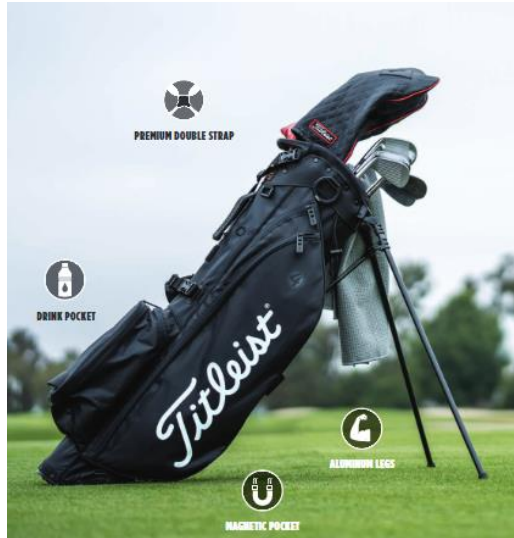

GRAY-GRAPHITE
TB215X4-22

WHITE-NAVY
TB215X4-14

NAVY-RED
TB215X4-46

ROYAL-BLACK
TB215X4-40

RED-BLACK
TB215X4-60

GREEN-BLACK
TB215X4-30