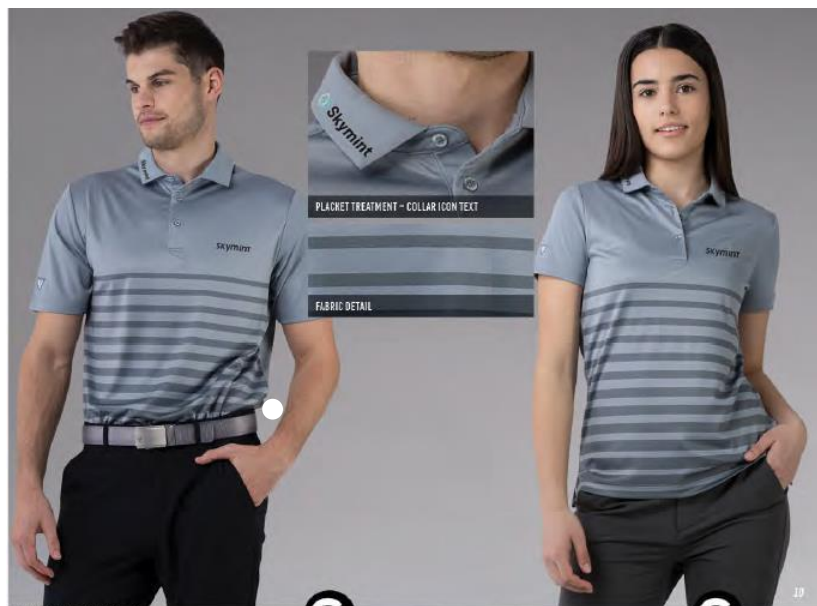

MATCHABLE POLOS
M MEN'S TONE - PM78L

W WOMEN'S TONE - PM06L