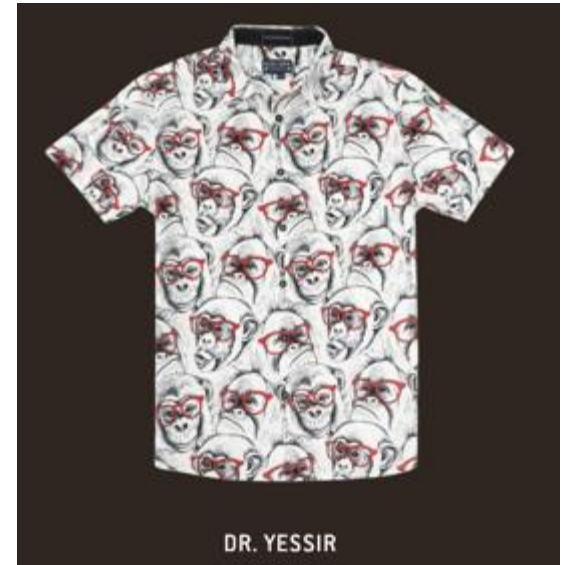

Style #TSBCV003

Note: Pricing & availability are subject to change depending upon when orders are received.
All gifting events will require 50% down when placing order.