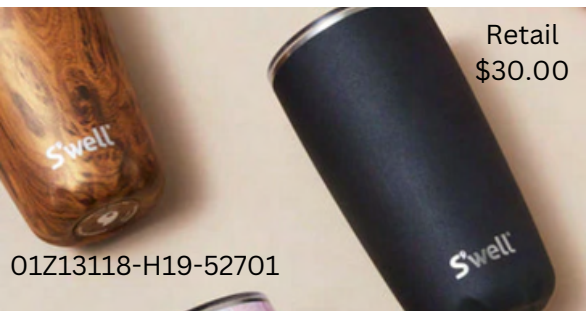

Retail
\$35.00

01Z10320-B17-00510

Retail
\$30.00

01Z13118-H19-53320

Retail
\$30.00

01Z13118-H19-52701

Retail
\$30.00

THE RIDGE WALLET