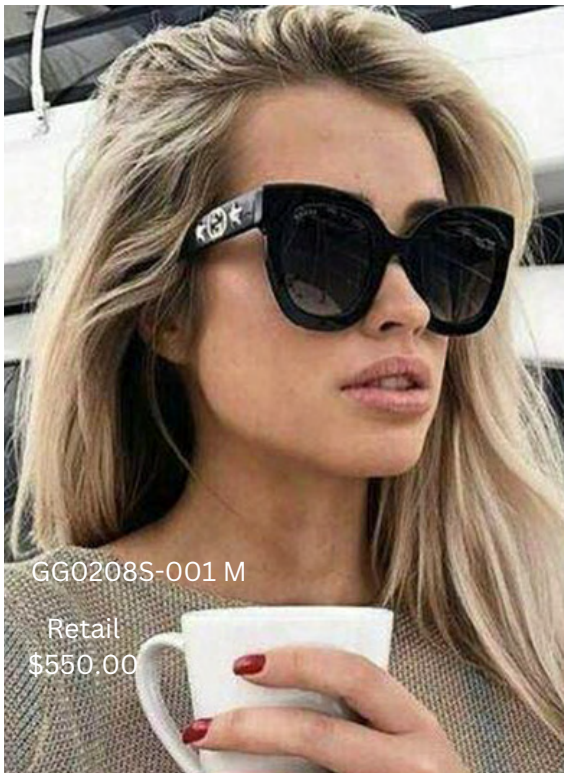

SUNGLASSES

COLLECTION

LUXURY BRANDS

GUCCI

GG0529S-001 M

Retail
\$450.00

GG0431S-002

Retail
\$1,305.00