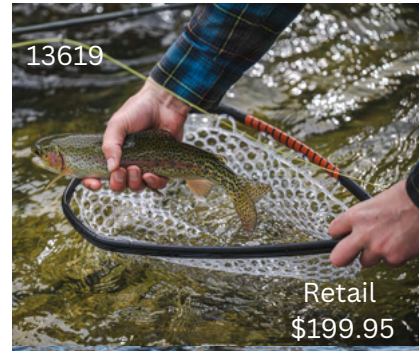

Retail
\$98.00

JMPO1710

Retail
\$98.00

Linksoul

Redington

SIMMS

Tasc Performance Apparel

TM610