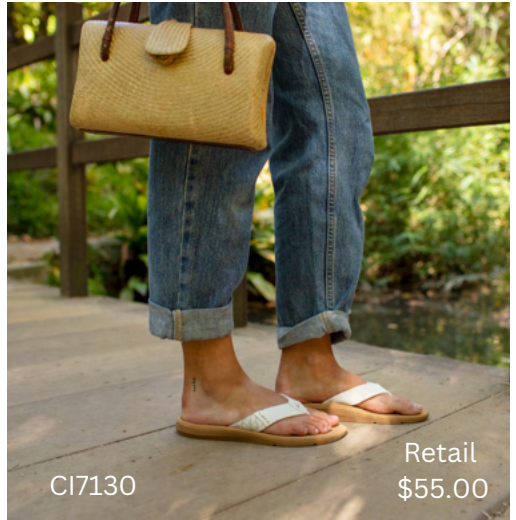

C17130

Retail
$55.00