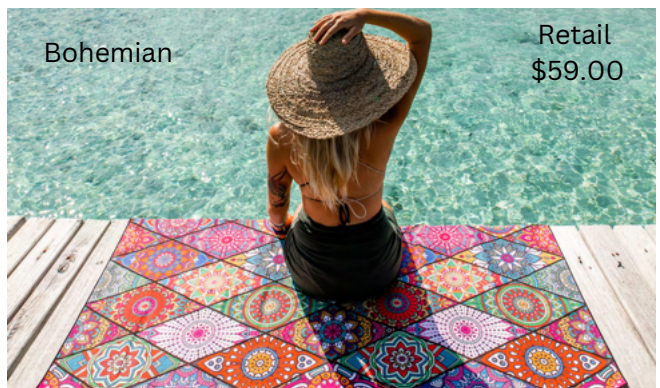

TESALATE

TRAVELPRO

Platinum® Elite 29"
Check-In Spinner
Retail \$470.00

Roundtrip® Carry-On / Medium Check-In Hardside Set
Retail \$380.00

Platinum® Elite Large Check-In Hardside Spinner

Retail
\$470.00

Platinum® Elite Softside