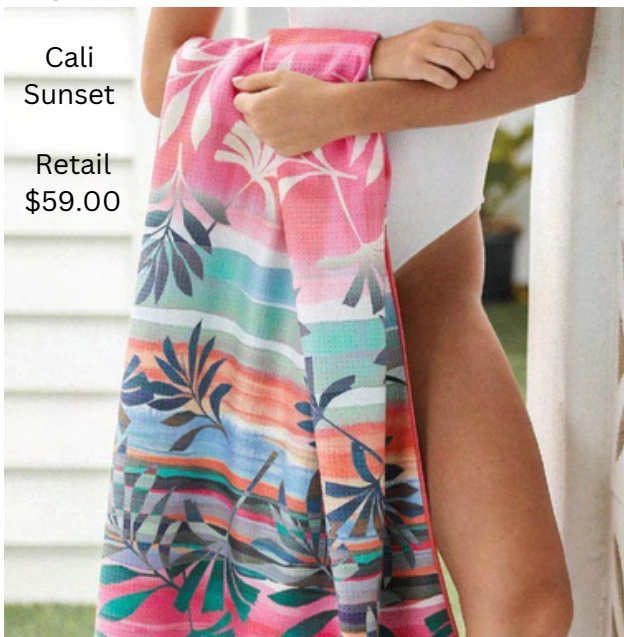

HJRE-0401

Retail
$162.00

TESALATE