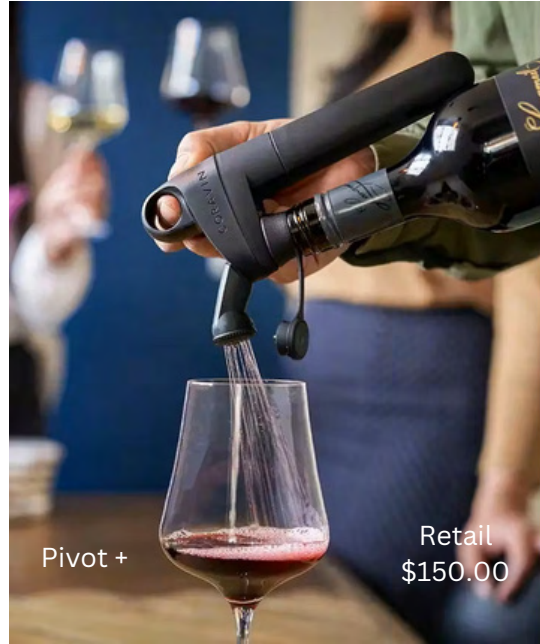

Timeless Eleven

Retail
\$550.00

Pivot +

Retail
\$150.00

Timeless Three +

Retail
\$250.00

CORKCICLE

SAILOR BAGS