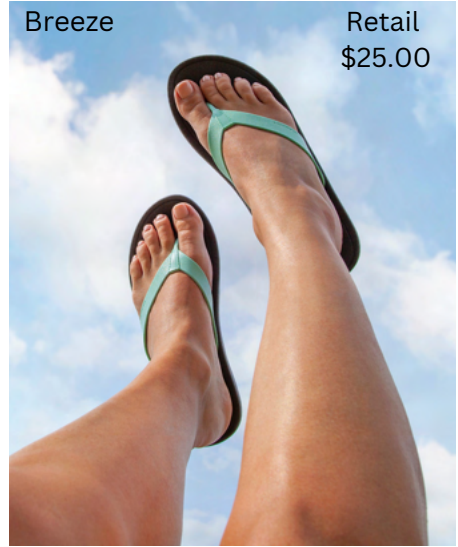

Retail
\$26.00

OKABASHI

Breeze
Retail
\$25.00

Eurosport
Retail
\$25.00

Breeze

Retail
\$25.00

Maui

Retail
\$25.00