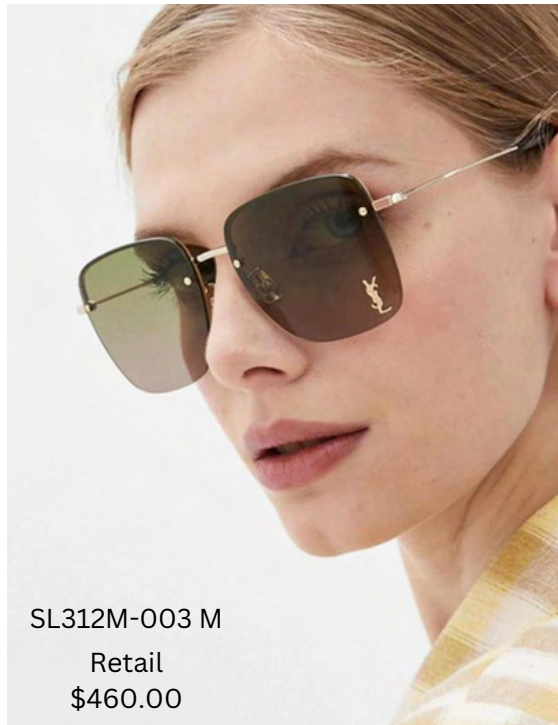

Retail
$505.00

SL312M-003 M

Retail
$460.00