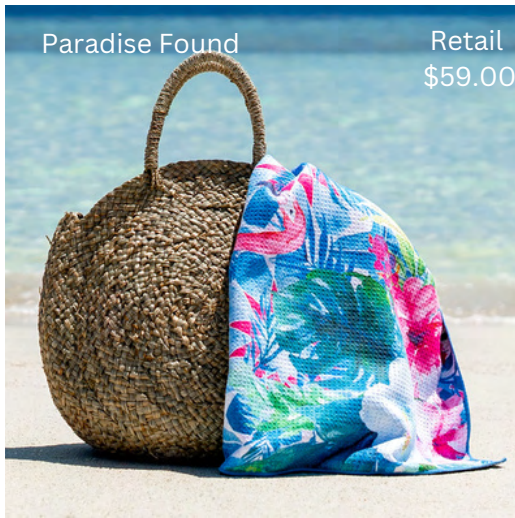

Newport Tote XL

Retail
\$122.00

Newport Tote XL

Retail
\$122.00

Nautical Stripe Bucket Bag

Retail
\$34.00

S'WELL

01ZWWB-TEAK01

Retail
\$35.00

01Z10320-B17-00510

Retail
\$30.00

01Z13118-H19-53320

Retail
\$30.00

01Z13118-H19-52701

Retail
\$30.00

THE RIDGE WALLET

TESALATE

TRAVELPRO

Platinum® Elite 29"
Check-In Spinner
Retail \$470.00

Roundtrip® Carry-On / Medium Check-In Hardside Set
Retail \$380.00

Platinum® Elite Large Check-In Hardside Spinner

Retail
\$470.00

Platinum® Elite Softside