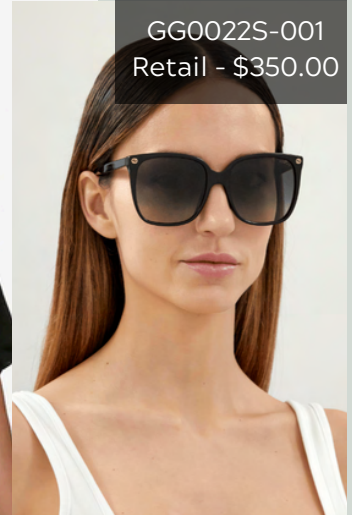

FLOPPY HAT FOR SUN SHADE ✨

Dolly-12k
Retail - \$255.00

517-ESS-1110
Retail - \$122.00

STYLISH EYE PROTECTION ✨

SKIN PROTECTION ✨

ALL DAY COMFORT

RFOA3YP5
Retail - \$70.00

UNIQUE STAND
OUT SUNGLASSES

GG1020S-002
Retail - \$625.00

THE PERFECT
BEACH DAY
ADITION

Olivia one-piece
Retail - \$192.00

20129
Retail - \$90.00

SANDLESS
BEACH
TOWEL

Bohemian
Retail - \$59.00

SWIMWEAR

FUN PRINTS

Relaxed Shirt Dress
Retail - \$118.00

STYLISH
EYEWEAR
PROTECTION

GG0022S-001
Retail - \$350.00

RELAXED
COMFORTING
FIT

AMERICAN
MADE
SUSTAINABILITY

THE PERFECT
RESORTWEAR

STLNYLON-Black
Retail - \$445.00

JMPO1710
Retail - \$98.00

STYLISH
POLO

POLARIZED
PROTECTION

SUSTAINABLE
COMFORT

ESSENTIAL
STYLISH SUNGLASSES

SANDLESS BEACH
TOWEL

CT0194S-001
Retail - \$1,295.00

Tidal
Retail - \$59.00

BVN044
Retail - \$79.00