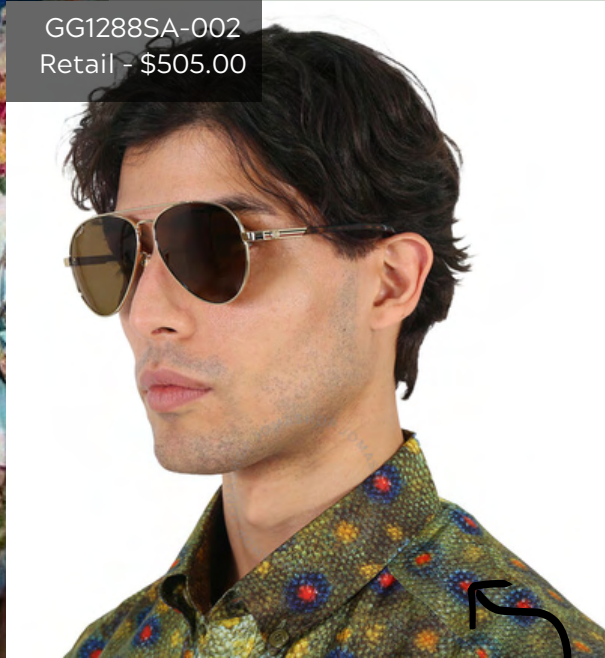

STYLISH
POLO

POLARIZED
PROTECTION

SUSTAINABLE
COMFORT

ESSENTIAL
STYLISH SUNGLASSES

SANDLESS BEACH
TOWEL

CT0194S-001
Retail - \$1,295.00

Tidal
Retail - \$59.00

BVN044
Retail - \$79.00

ALL DAY COMFORT

10332
Retail - \$80.00

STAND OUT
STYLE

HAT
FOR EVERY
OUTFIT

PAL-24-NA-M
Retail - \$52.00

19561771
Retail - \$120.00

HAWAIIAN
CAMP SHIRT

GG1288SA-002
Retail - \$505.00

CLASSY
SUNGLASSES

C19453
Retail - \$60.00

SHOES THAT ARE
AS LIGHT AS A
SANDAL