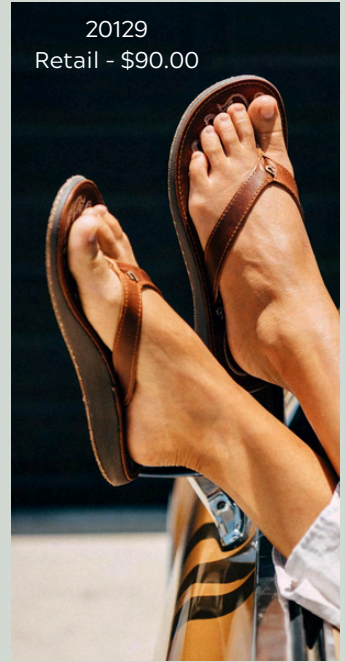

20129
Retail - $90.00