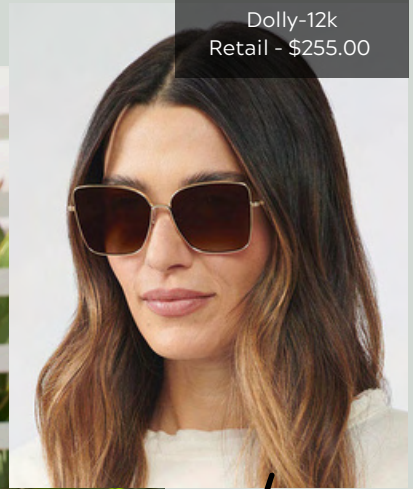

BAKER-CRYSTAL
RETAIL - \$415.00

ELIZABETH-CAFFE
RETAIL - \$295.00

STLII-POPPY
RETAIL - \$365.00

STLNYLON-BLACK
RETAIL - \$445.00

CARTIER

CT0194S-001 M
RETAIL - \$1,295.00

CT0355S-001
RETAIL - \$1,245.00

SCR-22-BK
Retail - \$48.00

FLOPPY HAT FOR SUN SHADE ✨

Dolly-12k
Retail - \$255.00

517-ESS-1110
Retail - \$122.00

STYLISH EYE PROTECTION ✨

SKIN PROTECTION ✨

ALL DAY COMFORT

RFOA3YP5
Retail - \$70.00

UNIQUE STAND
OUT SUNGLASSES