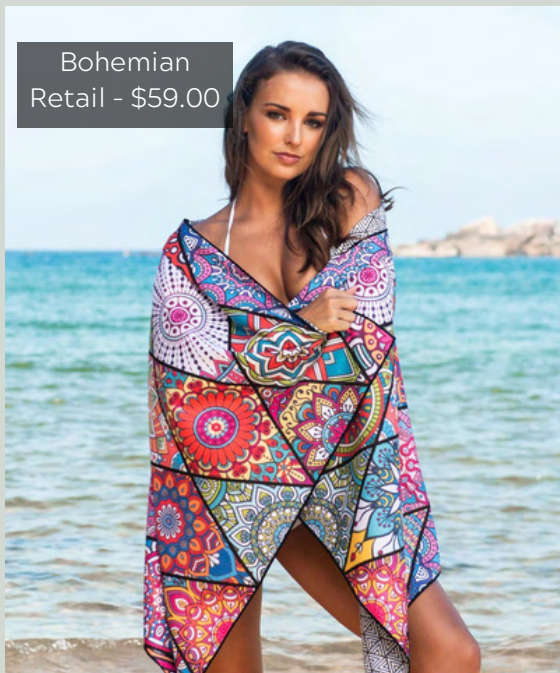

966399
Retail - \$148.00

475836
Retail - \$138.00

Into The Wild
Retail - \$59.00

Bohemian
Retail - \$59.00

Tidal
Retail - \$59.00

The Alchemist
Retail - \$99.00

Lazy Daze
Retail - \$59.00

T0017W0027
Retail - \$ 148.00