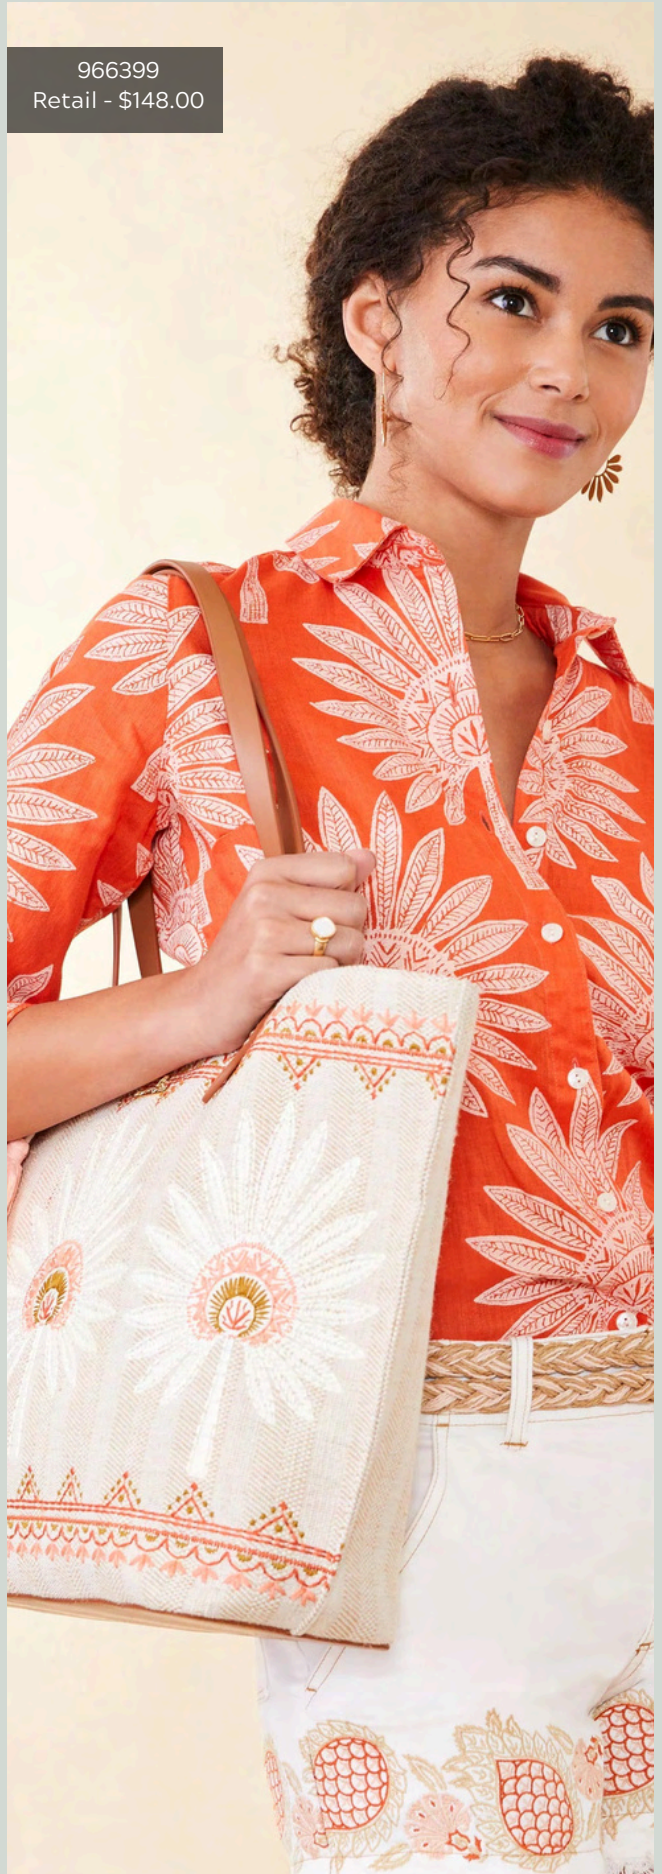

Serena Half-Zip Top
Retail - \$89.00

Marlena Embroidered Cardigan
Retail - \$228.00

Marianne Shirt Dress
Retail - \$298.00

Keila Midi Dress
Retail - \$278.00

Madolyn Dress
Retail - \$158.00

967501
Retail - \$112.00