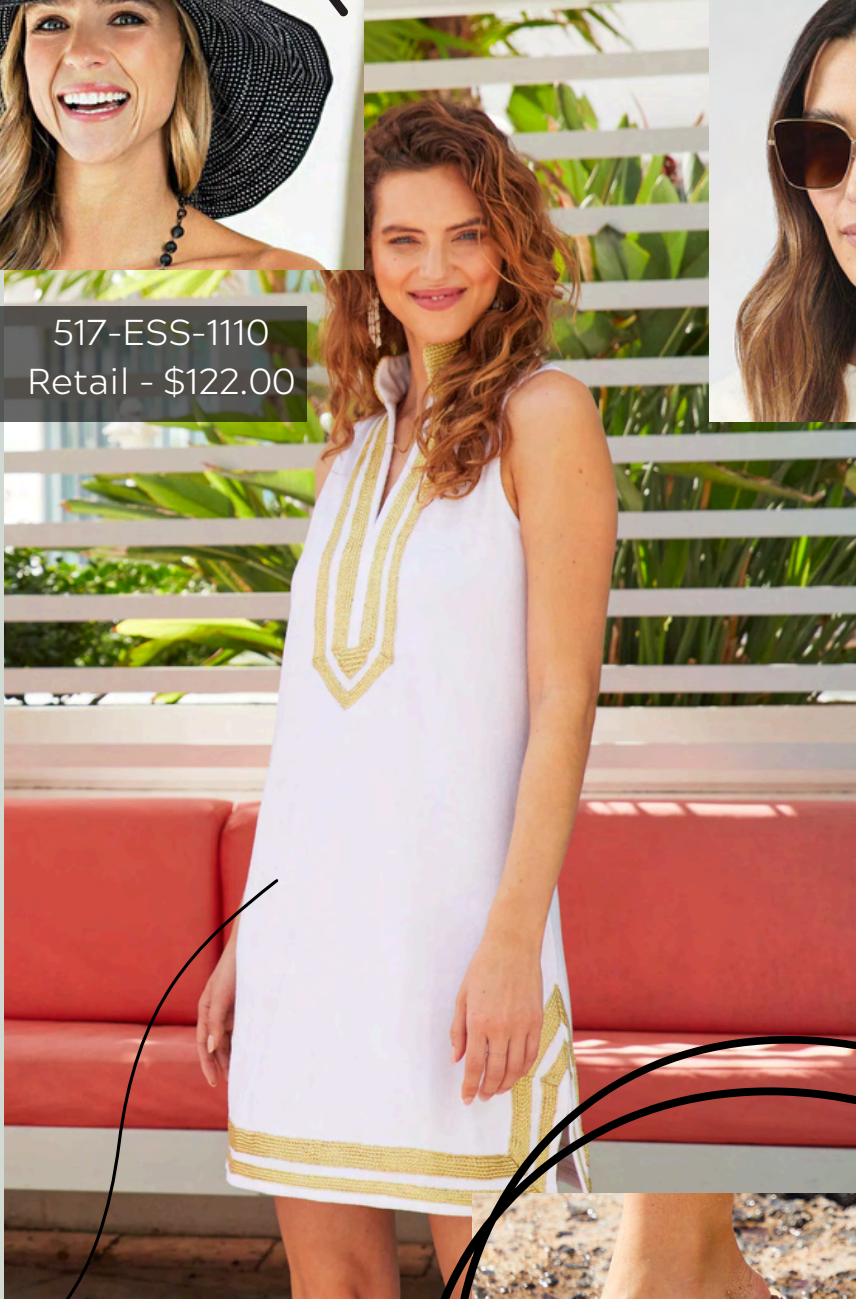

BAKER-CRYSTAL
RETAIL - \$415.00

ELIZABETH-CAFFE
RETAIL - \$295.00

STLII-POPPY
RETAIL - \$365.00

STLNYLON-BLACK
RETAIL - \$445.00

CARTIER

CT0194S-001 M
RETAIL - \$1,295.00

CT0355S-001
RETAIL - \$1,245.00

SCR-22-BK
Retail - \$48.00

FLOPPY HAT FOR SUN SHADE ✨

Dolly-12k
Retail - \$255.00

517-ESS-1110
Retail - \$122.00

STYLISH EYE PROTECTION ✨

SKIN PROTECTION ✨

ALL DAY COMFORT

RFOA3YP5
Retail - \$70.00

UNIQUE STAND
OUT SUNGLASSES