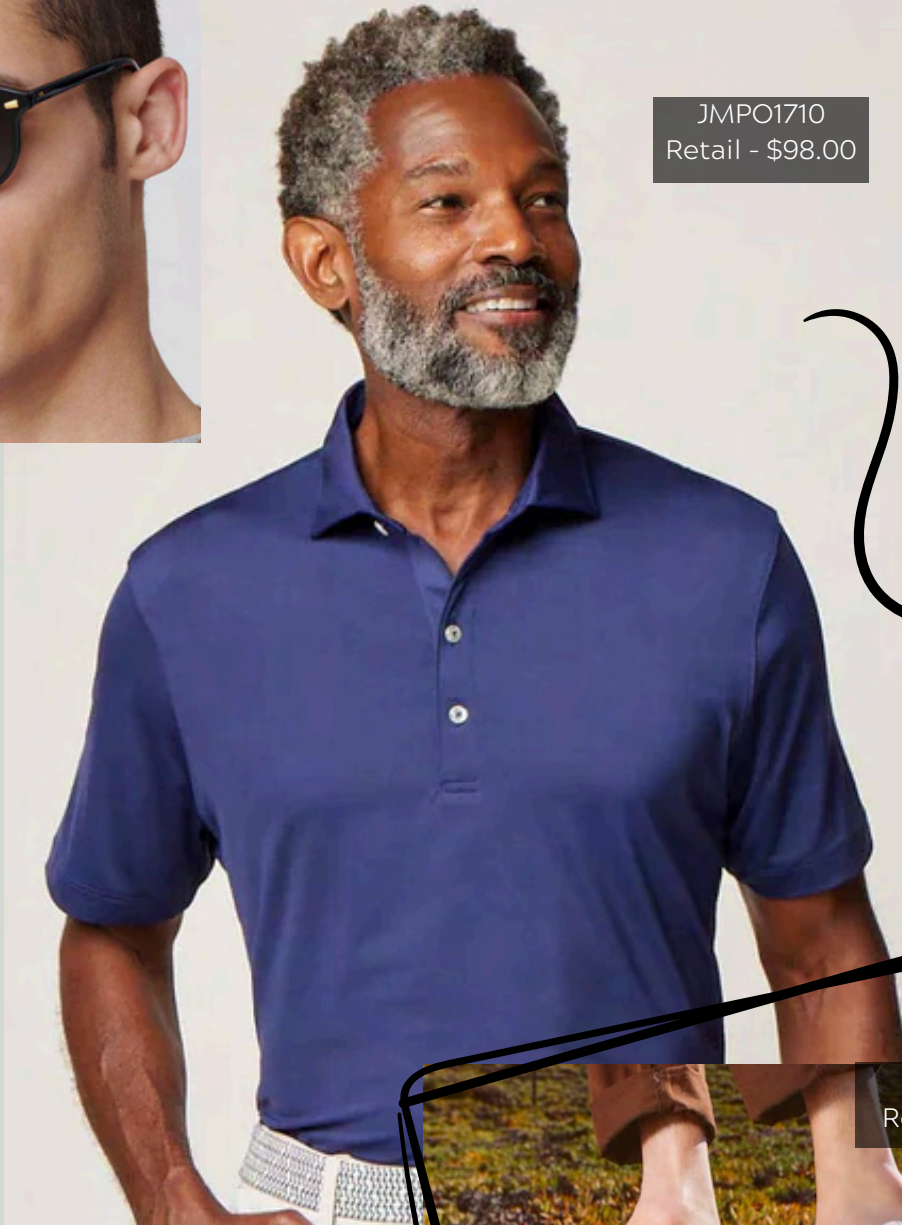

Relaxed Shirt Dress
Retail - \$118.00

STYLISH
EYEWEAR
PROTECTION

GG0022S-001
Retail - \$350.00

RELAXED
COMFORTING
FIT

AMERICAN
MADE
SUSTAINABILITY

THE PERFECT
RESORTWEAR

STLNYLON-Black
Retail - \$445.00

JMPO1710
Retail - \$98.00