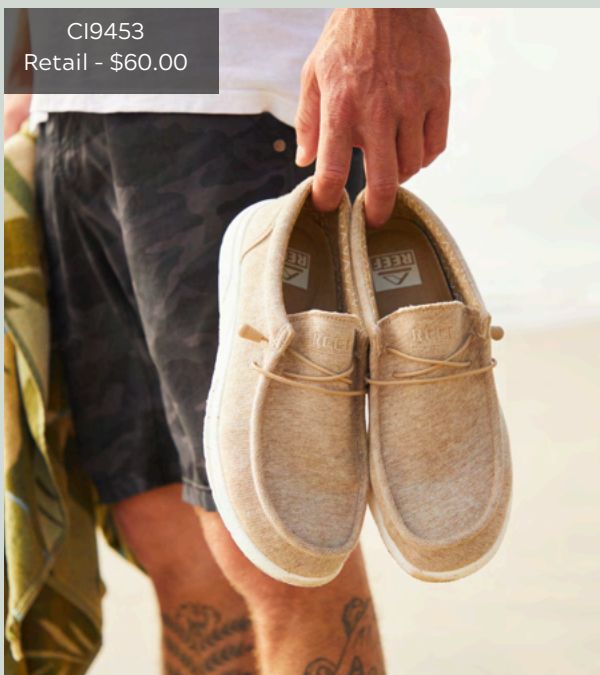

CI7130
Retail - $55.00