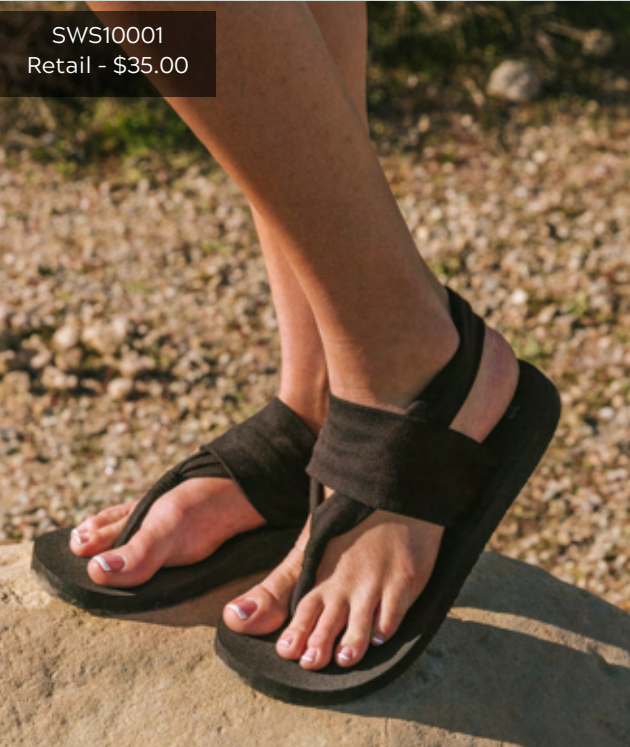

SANUK

4125
Shark Skin
Retail - \$49.95

4228
Retail - \$29.95

2135
Retail - \$44.95

TOMS

10017665
Retail - \$49.95

10017712
Retail - \$49.95

10013265
Retail - \$54.95