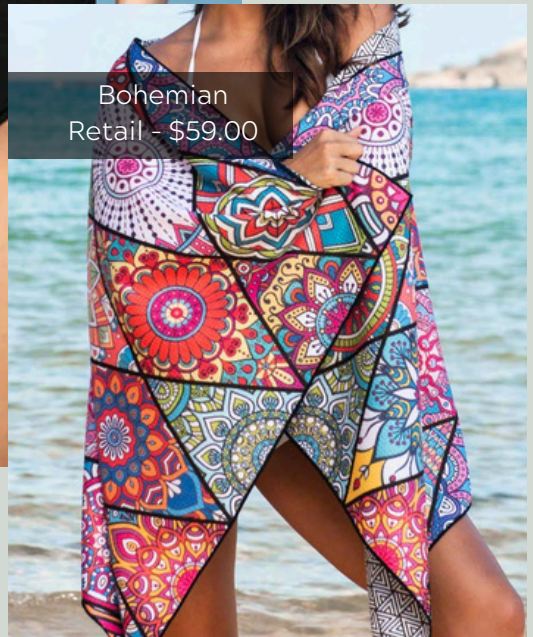

GG1020S-002
Retail - \$625.00

THE PERFECT
BEACH DAY
ADITION

Olivia one-piece
Retail - \$192.00

20129
Retail - \$90.00

SANDLESS
BEACH
TOWEL

Bohemian
Retail - \$59.00

SWIMWEAR

FUN PRINTS